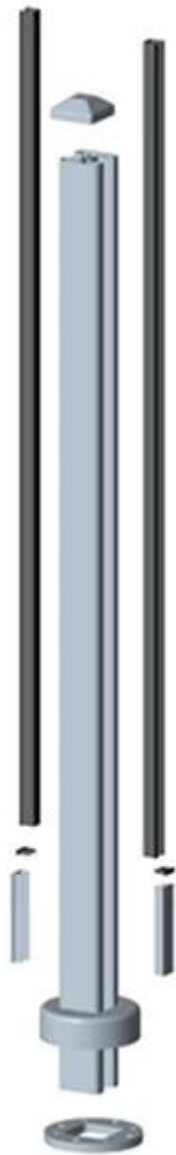

square aluminum post for swimming pool fence

material: aluminum 6063 T5

finish: anodizing, powder coating

mounted: flooring

dimension: 50*50mm, 1265mm high or as per your requirement

different types of post available: square one way, square 2 way 180 degree, square 2 way 90 degree, square 2 way 135 way

MOQ: 1 set

1 set of post: including cap, base, cover and snap insert

packing details: 1. 1 set per carton box 2. as per your request

Square 1 way

**Square 2 way
180 degree**

**Square 2 way
135 degree**

**Square 2 way
90 degree**