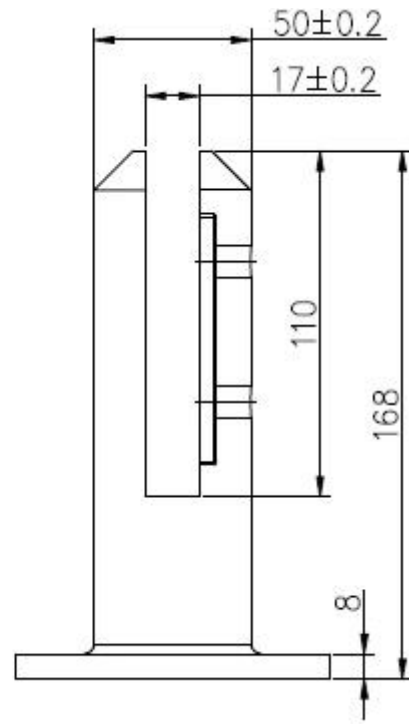

Produktshow:
runden Bodenplatte Glaszapfen