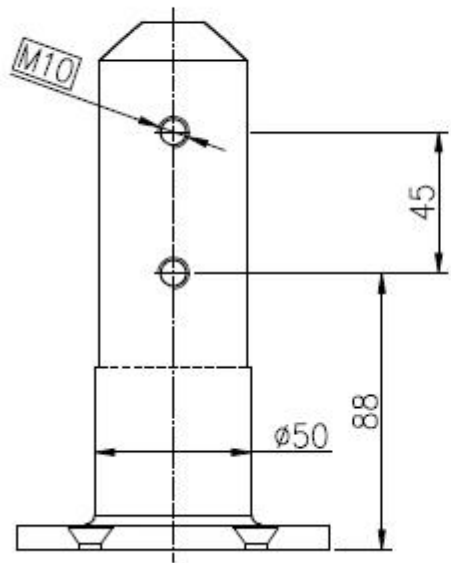

Produktshow:
runden Bodenplatte Glaszapfen