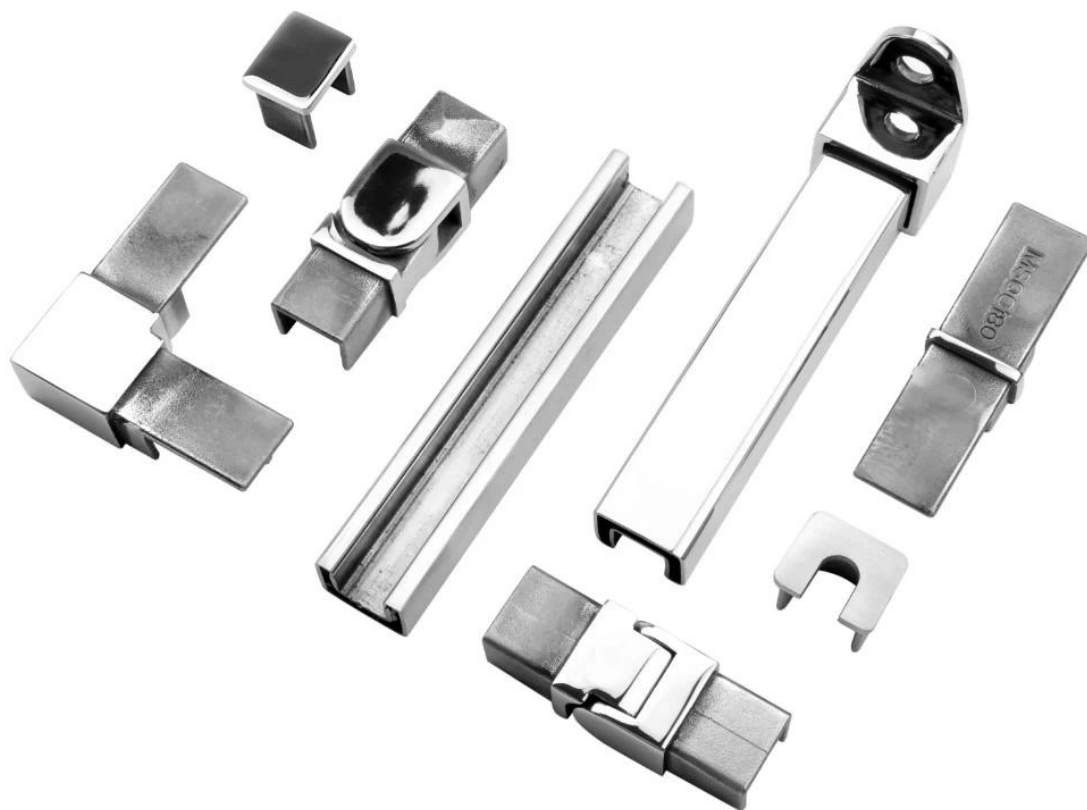

Slot Handläufe -

Kontaktieren Sie uns, um weitere Informationen und Preise zu erhalten!

CONTACT US

WELCOME TO CONTACT US. WE WILL DO OUR BEST TO HELP YOU!

CELIA CHEN

Email : sales01@launch-china.cn

Skype : launch-01

Mob. 86-13590273543