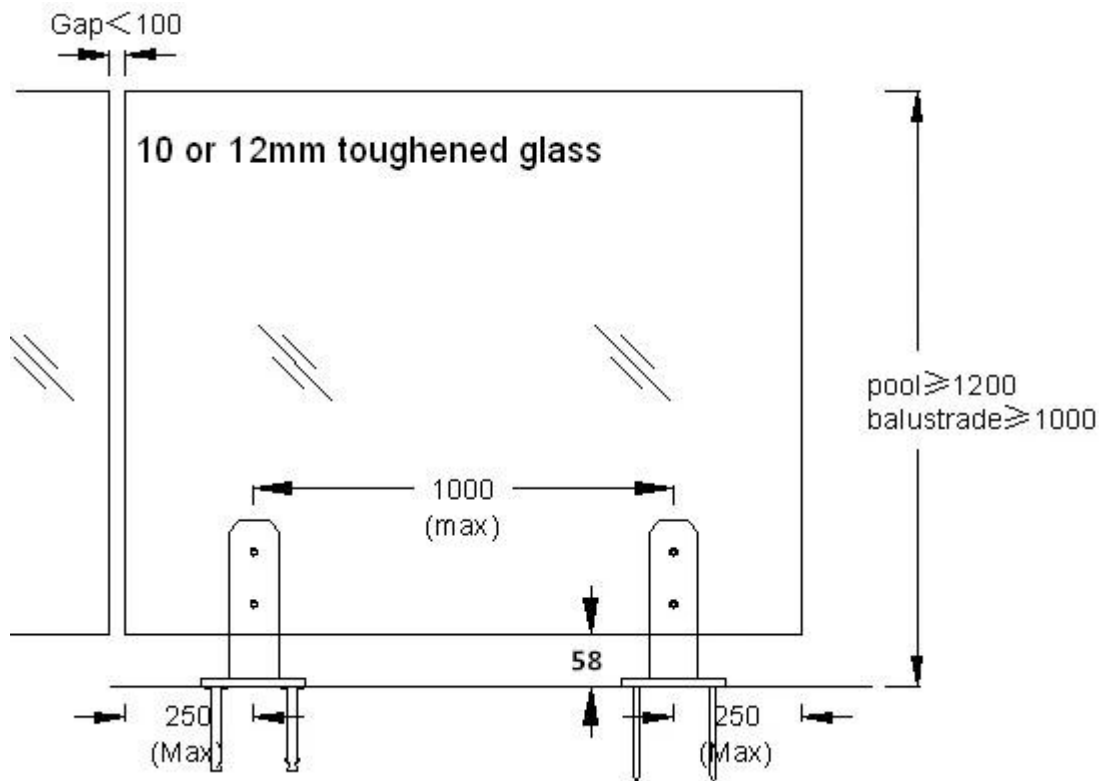

Glas Zapfen RBM Einführung

Glas Zapfen RBM Dimension:

Material:

Marine grade 316 Stainless Steel material to maximize the products life and appearance. This premium quality material is low carbon, Anti Rost - tough, durable, excellent resistance to corrosion, suitable for outdoor uses.

Oberfläche:

Finished with a fantastic high quality mirror polished finish.

Herunterladen [Glaszapfen RBM technische Zeichnung](#) Hier.

Glas Zapfen RBM Feature:

- 1.Strong friction clamping system for NO HOLE glass, quick and easy to DIY Install. You can put as many clamps as you like along larger panels of glass.
- 2.Glas Zapfen sind aus Edelstahl massiv! Nicht hohl!
- 3.suits 10-12mm gehärtetem Glas.
- 4.Designed and manufactured according to Australian Standard for swimming pool fencing safety, Australia Balustrade Standard AS& NZS.

Glas Zapfen RBM Anwendung:

Stainless steel glass spigots used for fixing glass of swimming pool fencing walls for outdoor living, antirust and very durable.

Nice-

looking mini posts apply to support 10 or 12mm fully frameless glass for fence in home & garden.