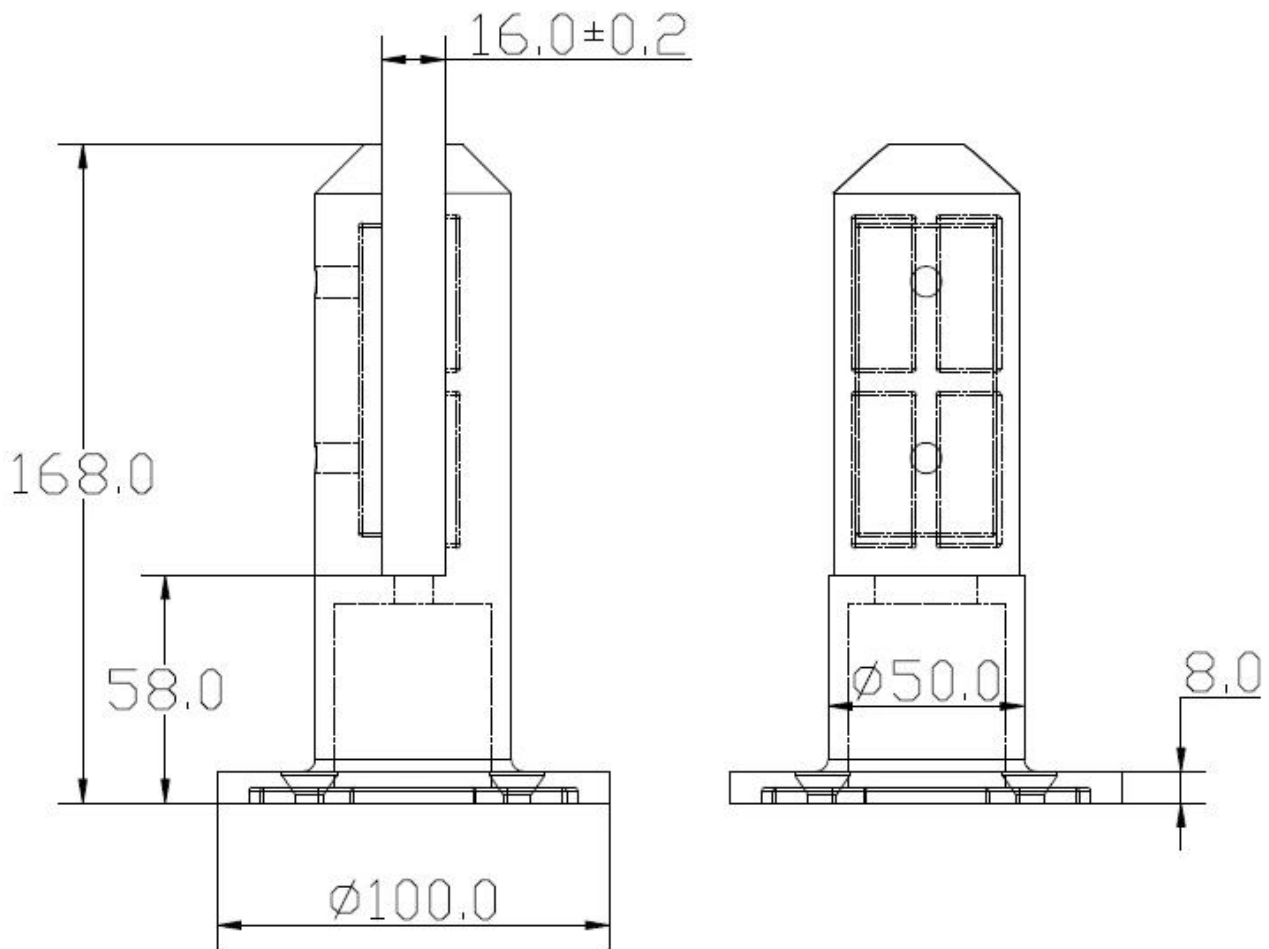

Glas Zapfen RBM Einführung

Glas Zapfen RBM Dimension:

Material:

Marine grade 316 Stainless Steel material to maximize the products life and appearance. This premium quality material is low carbon, Anti Rost - tough, durable, excellent resistance to corrosion, suitable for outdoor uses.

Oberfläche:

Finished with a fantastic high quality mirror polished finish.

Herunterladen [Glaszapfen RBM technische Zeichnung](#) Hier.