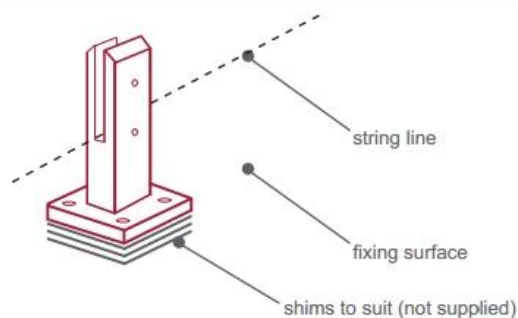

Fotos für [**Terrasse Glas Zaun Spitzklammer für 12mm Glas**](#)

Maße für [Terrasse Glas Zaun Spitzklammer für 12mm Glas](#)

Wie Glas Zapfen zu installieren? Bitte folgen Sie unten.

fixing method: base plate spigots

Mark out the centre line of proposed glass fence with a chalk line. Determine clamp location based on a sheet size (recommendation on pages 1 & 2). Use base plate as a template to mark out the hole positions and drill holes to suit.

Note: Do not exceed 100mm gaps between glass panels. Optimum gap is 40mm to 60mm

Now the base plated spigots can be fitted to the floor and plumbed via shims (not supplied) under the base plates. Be sure to tighten firmly as the smallest of movement at the base plate will result in noticeable movement at the bottom of the glass fence.

Tip: By setting the two outer spigots of your total span, a string line can be run in the 'throat' of the spigots, giving correct height for all spigots in between

Note: Do not exceed 100mm gap from the fixing surface to the bottom of the glass