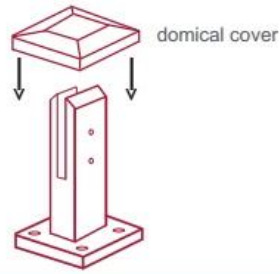

When all spigots are installed, slip domical cover the top of the spigot to hide fixings. It will be necessary to turn the adjustment screws on the spigot face all the way in to allow cover to pass over

Note: Same installation method applies to round base plate spigot

The glass is then installed to the spigots.
Place plastic packers between glass & spigot, at no stage should glass touch the metal