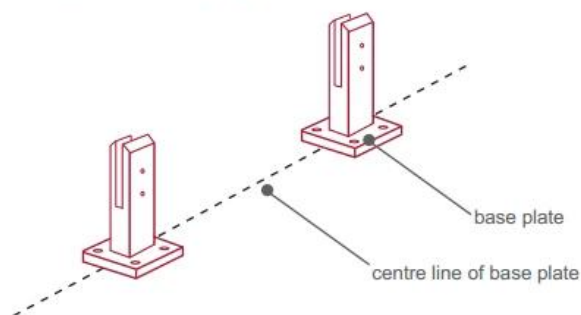

Fotos für [**Terrasse Glas Zaun Spitzklammer für 12mm Glas**](#)

Maße für [Terrasse Glas Zaun Spitzklammer für 12mm Glas](#)

Wie wir packen [Glaspapfen](#) ?

1 Stück in eine Box, 12 Stück in einem Karton.

Wie Glas Zapfen zu installieren? Bitte folgen Sie unten.

fixing method: base plate spigots

Mark out the centre line of proposed glass fence with a chalk line. Determine clamp location based on a sheet size (recommendation on pages 1 & 2). Use base plate as a template to mark out the hole positions and drill holes to suit.

Note: Do not exceed 100mm gaps between glass panels. Optimum gap is 40mm to 60mm

Now the base plated spigots can be fitted to the floor and plumbed via shims (not supplied) under the base plates. Be sure to tighten firmly as the smallest of movement at the base plate will result in noticeable movement at the bottom of the glass fence.

Tip: By setting the two outer spigots of your total span, a string line can be run in the 'throat' of the spigots, giving correct height for all spigots in between

Note: Do not exceed 100mm gap from the fixing surface to the bottom of the glass