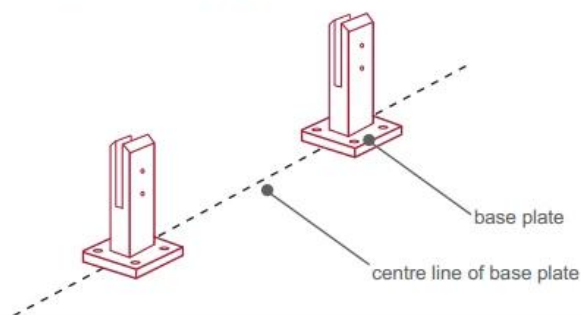

Fotos für [**Terrasse Glas Zaun Spitzklammer für 12mm Glas**](#)

Maße für [Terrasse Glas Zaun Spitzklammer für 12mm Glas](#)

Wie Glas Zapfen zu installieren? Bitte folgen Sie unten.

fixing method: base plate spigots

Mark out the centre line of proposed glass fence with a chalk line. Determine clamp location based on a sheet size (recommendation on pages 1 & 2). Use base plate as a template to mark out the hole positions and drill holes to suit.

Note: Do not exceed 100mm gaps between glass panels. Optimum gap is 40mm to 60mm

Now the base plated spigots can be fitted to the floor and plumbed via shims (not supplied) under the base plates. Be sure to tighten firmly as the smallest of movement at the base plate will result in noticeable movement at the bottom of the glass fence.

Tip: By setting the two outer spigots of your total span, a string line can be run in the 'throat' of the spigots, giving correct height for all spigots in between

Note: Do not exceed 100mm gap from the fixing surface to the bottom of the glass