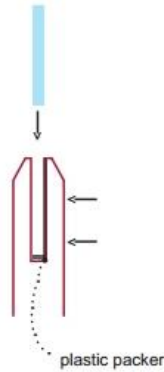

How adjustability works:

1. Place glass in spigot
2. Fix/ tension glass both sides with allen key

Fotos von Glas Zaun Zapfen Klemme von unseren Kunden auf der ganzen Welt installiert.

Pool Zaun Glas zapfen Klemme aus Australien