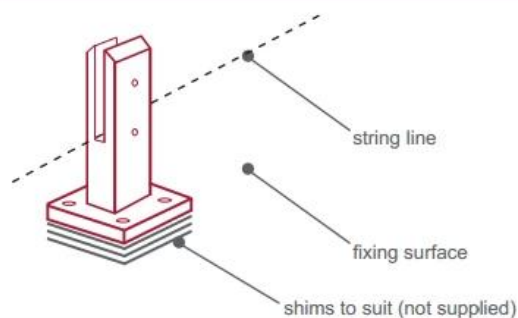

Wie Glas Zapfen zu installieren? Bitte folgen Sie unten.

fixing method: base plate spigots

Mark out the centre line of proposed glass fence with a chalk line. Determine clamp location based on a sheet size (recommendation on pages 1 & 2). Use base plate as a template to mark out the hole positions and drill holes to suit.

Note: Do not exceed 100mm gaps between glass panels. Optimum gap is 40mm to 60mm

Now the base plated spigots can be fitted to the floor and plumbed via shims (not supplied) under the base plates. Be sure to tighten firmly as the smallest of movement at the base plate will result in noticeable movement at the bottom of the glass fence.

Tip: By setting the two outer spigots of your total span, a string line can be run in the 'throat' of the spigots, giving correct height for all spigots in between

Note: Do not exceed 100mm gap from the fixing surface to the bottom of the glass