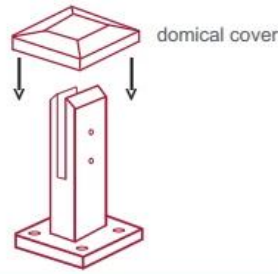

When all spigots are installed, slip domical cover the top of the spigot to hide fixings. It will be necessary to turn the adjustment screws on the spigot face all the way in to allow cover to pass over

Note: Same installation method applies to round base plate spigot

The glass is then installed to the spigots.
Place plastic packers between glass & spigot, at no stage should glass touch the metal