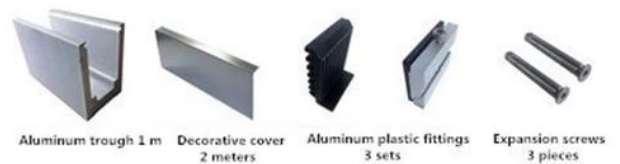

**LCH-A02**

20 mm to 21.52 mm tempered glass

1 m aluminium groove contains the following accessories (excluding glass)

**LCH-B01 / A02: sin / con revestimiento para usar con vidrio de 16 mm a 17,52 mm**

**LCH-B01**

16 mm to 17.52 mm tempered glass

1 m aluminium groove contains the following accessories (excluding glass)

**LCH-B02**

16 mm to 17.52 mm tempered glass

1 m aluminium groove contains the following accessories (excluding glass)

**LCH-C01 / A02: sin / con revestimiento para usar con vidrio de 12 mm a 13,14 mm**

**LCH-C01**

12 mm to 13.14 mm tempered glass

1 m aluminium groove contains the following accessories (excluding glass)

**LCH-C02**

12 mm to 13.14 mm tempered glass

1 m aluminium groove contains the following accessories (excluding glass)