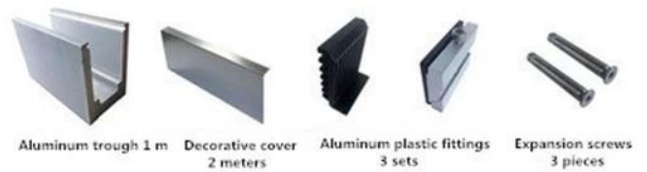

16 mm to 17.52 mm tempered glass

1 m aluminium groove contains the following accessories (excluding glass)

**LCH-B02**

16 mm to 17.52 mm tempered glass

1 m aluminium groove contains the following accessories (excluding glass)

**LCH-C01 / A02: sin / con revestimiento para usar con vidrio de 12 mm a 13,14 mm**

**LCH-C01**

12 mm to 13.14 mm tempered glass

1 m aluminium groove contains the following accessories (excluding glass)

**LCH-C02**

12 mm to 13.14 mm tempered glass

1 m aluminium groove contains the following accessories (excluding glass)

## **LCH-D01 / A02: sin / con revestimiento para usar con vidrio de 12 mm a 13,14 mm**

**LCH-D01**

12 mm to 13.14 mm tempered glass

1 m aluminium groove contains the following accessories (excluding glass)