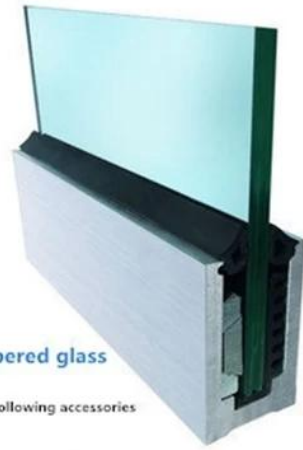

Waterproof tape
2 meters

Aluminum and plastic fittings
3 sets

Expansion bolts
3 pieces

Especificaciones de la barandilla de vidrio de aluminio:

PARTE DE BARANDILLA - SÓTANO	MATERIAL	DIMENSION (MM)	SUPERFICIE ACABADO	ESPESOR DE VIDRIO ADECUADO (MM)
Canal U / Perfil U	Aluminio Alloy	102 * 62	Pintura anodizada / en aerosol	12-13.52
		102 * 67		8 + 1,52 + 8
		102 * 70,5		10 + 1,52 + 10
Sistema interior y perno	3 o 4 metros por longitud			
Revestimiento	SUS 304 / SUS 316	102	Cepillado / Espejo	/
Caucho	El plastico	Varios	Negro	Todas

1 m aluminium groove contains the following accessories (excluding glass)

Aluminum trough 1 m Waterproof tape 2 meters Aluminum plastic fittings 3 sets Expansion screws 3 pieces

LCH-A02

20 mm to 21.52 mm tempered glass

1 m aluminium groove contains the following accessories (excluding glass)

Aluminum trough 1 m Decorative cover 2 meters Aluminum plastic fittings 3 sets Expansion screws 3 pieces

LCH-B01 / A02: sin / con revestimiento para usar con vidrio de 16 mm a 17,52 mm

LCH-B01

16 mm to 17.52 mm tempered glass

1 m aluminium groove contains the following accessories (excluding glass)

LCH-B02

16 mm to 17.52 mm tempered glass

1 m aluminium groove contains the following accessories (excluding glass)