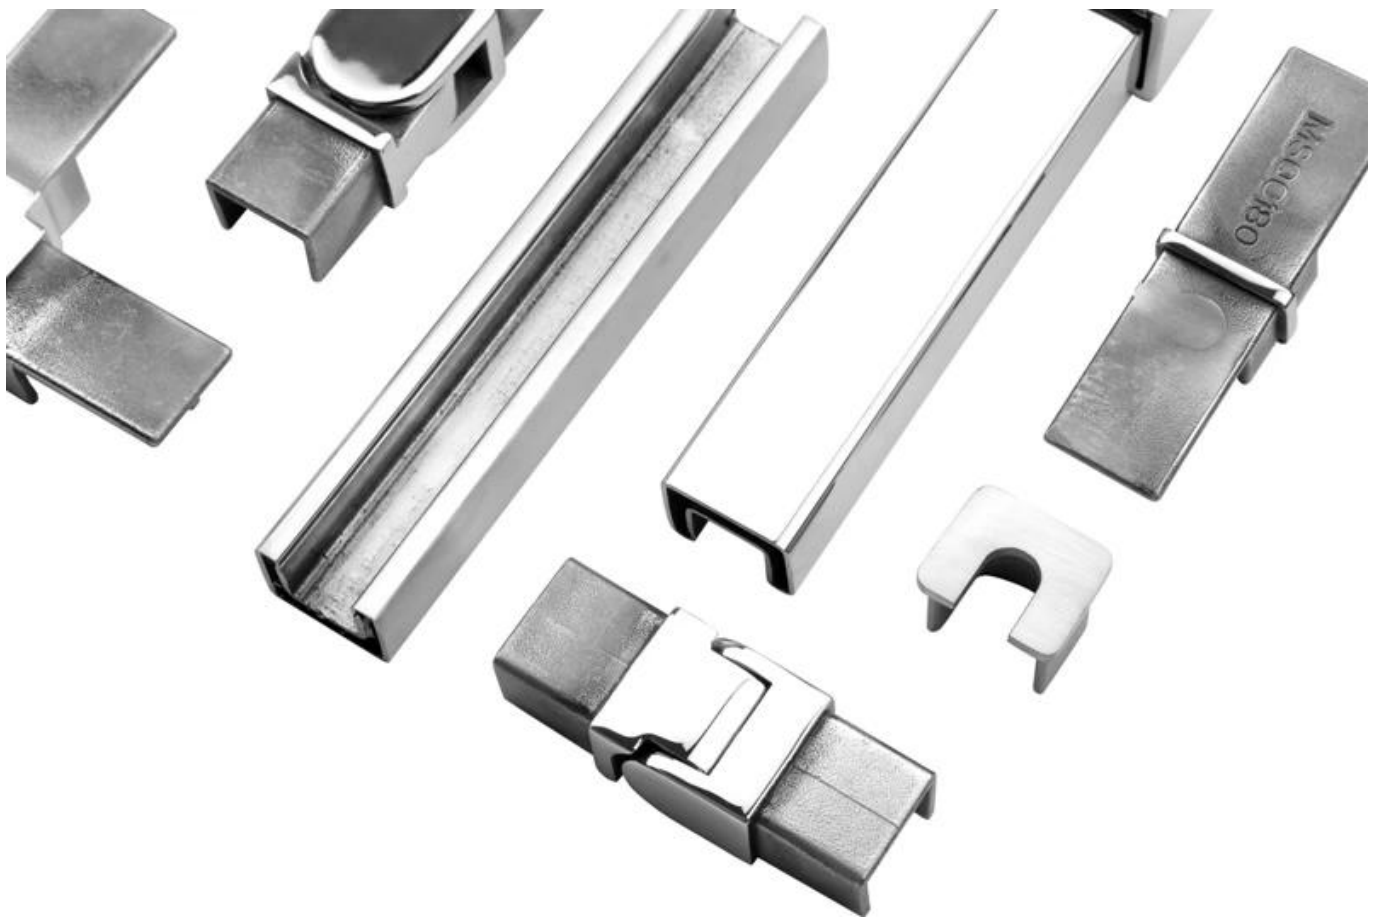

Aluminum plastic fittings 3 sets

Expansion screws 3 pieces

LCH-C02

12 mm to 13.14 mm tempered glass

1 m aluminium groove contains the following accessories (excluding glass)

Aluminum trough 1 m

Decorative cover 2 meters

Aluminum trough 1 m

Waterproof tape 2 meters

Aluminum plastic fittings 3 sets

Expansion screws 3 pieces

LCH-D02

12 mm to 13.14 mm tempered glass

1 m aluminium groove contains the following accessories (excluding glass)

Aluminum trough 1 m

Decorative cover 2 meters

Aluminum plastic fittings 3 sets

Expansion screws 3 pieces

Para la aplicación comercial y residencial comercial.
Para ambos al por mayor y al por menor (somos fabricantes)

Más tipos de canal de aluminio U para verjas de vidrio:

Small profile: for glass thickness 10-12.76mm

Big profile: for glass thickness 20-30mm

Handrail de tubo de tragamonedas:

Preguntas más frecuentes

1. ¿Eres fábrica?