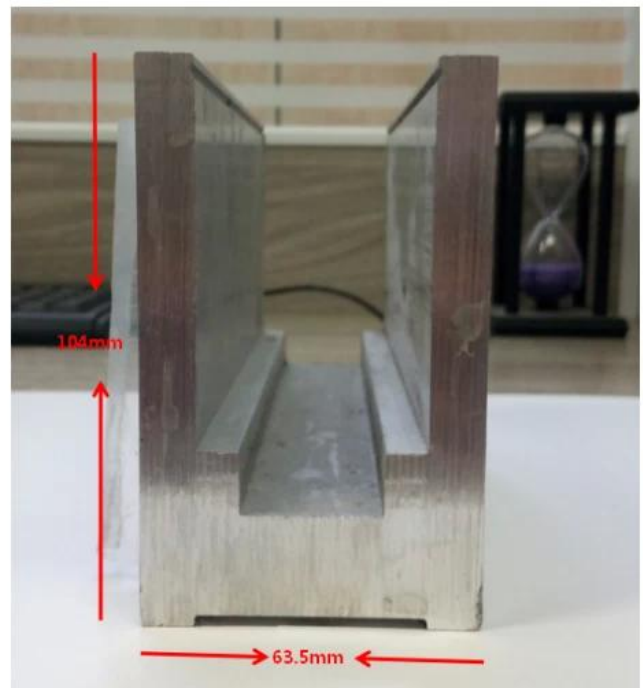

Aluminum trough 1 m

Waterproof tape 2 meters

Aluminum plastic fittings 3 sets

Expansion screws 3 pieces

LCH-D02

12 mm to 13.14 mm tempered glass

1 m aluminium groove contains the following accessories (excluding glass)

Más tipos de canal de aluminio U para verjas de vidrio:

Small profile: for glass thickness 10-12.76mm

Big profile: for glass thickness 20-30mm

Handrail de tubo de tragamonedas:

Preguntas más frecuentes

1. ¿Eres fábrica?