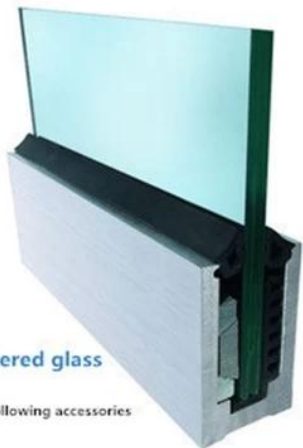

LCH-B01

16 mm to 17.52 mm tempered glass

1 m aluminium groove contains the following accessories (excluding glass)

Aluminum trough 1 m Waterproof tape 2 meters

Aluminum plastic fittings 3 sets

Expansion screws 3 pieces

LCH-B02

16 mm to 17.52 mm tempered glass

1 m aluminium groove contains the following accessories (excluding glass)

Aluminum trough 1 m

Decorative cover 2 meters

Aluminum plastic fittings 3 sets

Expansion screws 3 pieces

LCH-C01 / A02: Sin / con revestimiento para usar con 12 mm a 13,14 mm de vidrio

LCH-C01

12 mm to 13.14 mm tempered glass

1 m aluminium groove contains the following accessories (excluding glass)

Aluminum trough 1 m Waterproof tape 2 meters

Aluminum plastic fittings 3 sets

Expansion screws 3 pieces

LCH-C02

12 mm to 13.14 mm tempered glass

1 m aluminium groove contains the following accessories (excluding glass)

Aluminum trough 1 m

Decorative cover 2 meters