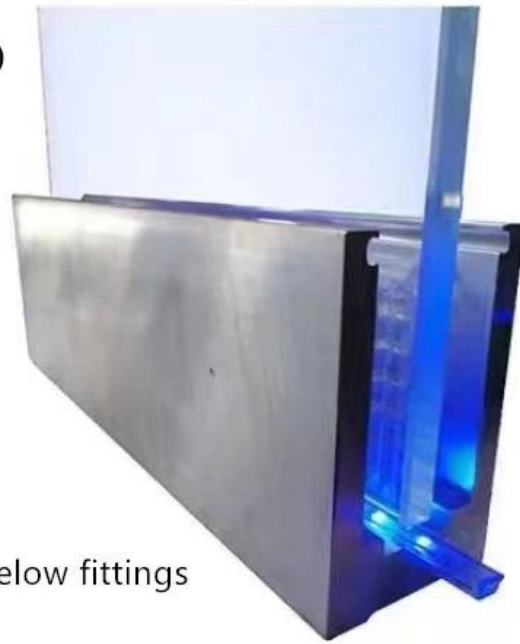

1 m aluminium groove contains the following accessories (excluding glass)

Aluminum trough 1 m

Waterproof tape 2 meters

Aluminum plastic fittings 3 sets

Expansion screws 3 pieces

Tipo LED Aluminio U Canal Barandillas de vidrio también disponibles en un diseño ligeramente diferente como debajo

U CHANNEL (CAN BE WITH LED STRIPS)

Width 62mm , Height 102mm

1M of aluminum U channel includes below fittings

1 meter of u channel

concrete bolts 3 pcs

Expansion bolts 3 pcs

Embalaje de fotos de aluminio u canales -