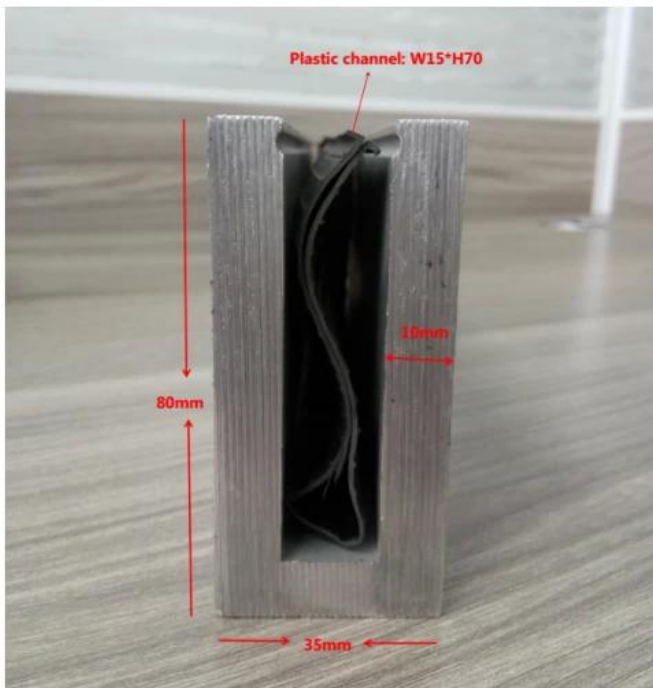

Waterproof tape 2 meters

Aluminum plastic fittings 3 sets

Expansion screws 3 pieces

LCH-D02

12 mm to 13.14 mm tempered glass

1 m aluminium groove contains the following accessories (excluding glass)

Aluminum trough 1 m

Small profile: for glass thickness 10-12.76mm

Big profile: for glass thickness 20-30mm

BARANDA DE TUBO DE RANURA:

Preguntas más frecuentes

1. ¿Eres de fábrica?

Si, somos fábrica.

2. ¿Ofrecen muestras gratis?