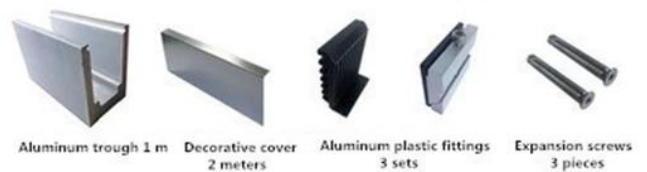

1 m aluminium groove contains the following accessories (excluding glass)

LCH-B02

16 mm to 17.52 mm tempered glass

1 m aluminium groove contains the following accessories (excluding glass)

LCH-C01 / A02: sin / con revestimiento para usar con vidrio de 12 mm a 13,14 mm

LCH-C01

12 mm to 13.14 mm tempered glass

1 m aluminium groove contains the following accessories (excluding glass)

LCH-C02

12 mm to 13.14 mm tempered glass

1 m aluminium groove contains the following accessories (excluding glass)

LCH-D01 / A02: sin / con revestimiento para usar con vidrio de 12 mm a 13,14 mm

LCH-D01

12 mm to 13.14 mm tempered glass

1 m aluminium groove contains the following accessories (excluding glass)

Aluminum trough 1 m

Waterproof tape 2 meters

Aluminum plastic fittings 3 sets

Expansion screws 3 pieces

LCH-D02

12 mm to 13.14 mm tempered glass

1 m aluminium groove contains the following accessories (excluding glass)

Aluminum trough 1 m