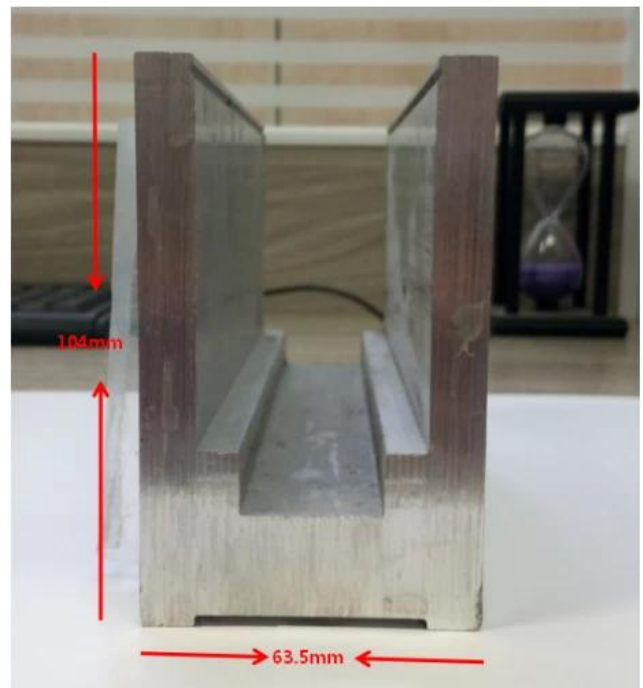

Waterproof tape 2 meters

Aluminum plastic fittings 3 sets

Expansion screws 3 pieces

LCH-D02

12 mm to 13.14 mm tempered glass

1 m aluminium groove contains the following accessories (excluding glass)

Aluminum trough 1 m

Small profile: for glass thickness 10-12.76mm

Big profile: for glass thickness 20-30mm

BARANDA DE TUBO DE RANURA:

Preguntas más frecuentes

1. ¿Eres de fábrica?

Si, somos fábrica.

2. ¿Ofrecen muestras gratis?