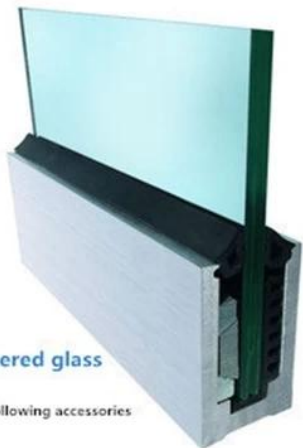

LCH-A02

20 mm to 21.52 mm tempered glass

1 m aluminium groove contains the following accessories (excluding glass)

LCH-B01 / A02: sin / con revestimiento para usar con vidrio de 16 mm a 17,52 mm

LCH-B01

16 mm to 17.52 mm tempered glass

1 m aluminium groove contains the following accessories (excluding glass)

LCH-B02

16 mm to 17.52 mm tempered glass

1 m aluminium groove contains the following accessories (excluding glass)

LCH-C01 / A02: sin / con revestimiento para usar con vidrio de 12 mm a 13,14 mm

LCH-C01

12 mm to 13.14 mm tempered glass

1 m aluminium groove contains the following accessories (excluding glass)

LCH-C02

12 mm to 13.14 mm tempered glass

1 m aluminium groove contains the following accessories (excluding glass)

LCH-D01 / A02: sin / con revestimiento para usar con vidrio de 12 mm a 13,14 mm

LCH-D01

12 mm to 13.14 mm tempered glass

1 m aluminium groove contains the following accessories (excluding glass)

Aluminum trough 1 m