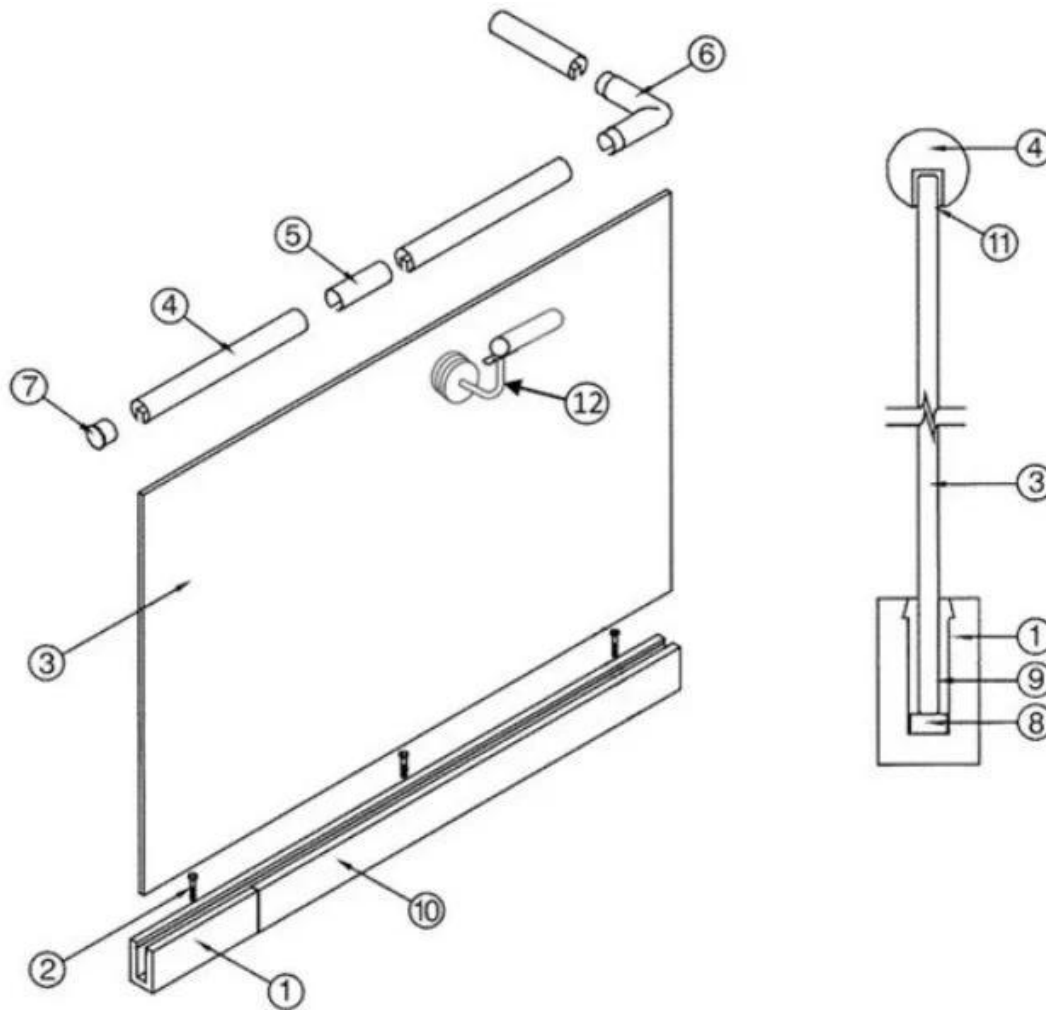

1. Aluminum Railing Base	7. End Cap
2. Stainless Cap Screw	8. Setting Block
3. ½" Tempered Float Glass	9. Expansive Cement
4. Top Rail	10. Cladding
5. Splice	11. Protective Insert
6. Corner fitting (Horizontal Shown Vertical Also Available)	12. Handrail Brackets and Fittings Also Available

Contáctenos ahora para más información:

Wendy: sales04@launch-china.cn

Móvil/Whatsapp: 8615989339827