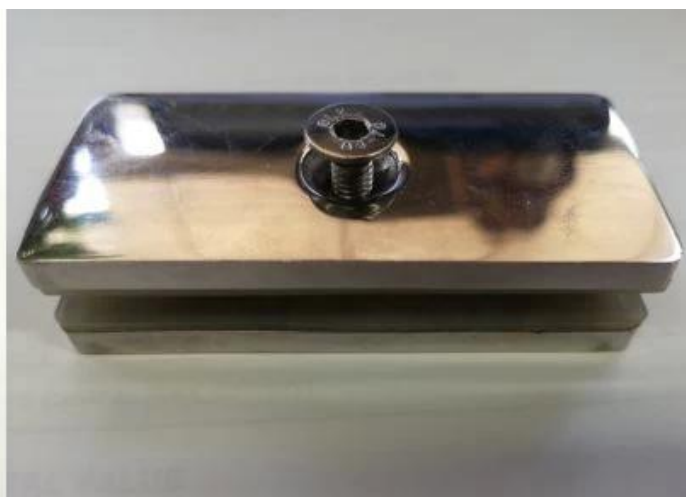

2, Vidriobisagrayvidriopestilloporpiscinapuerta

Glass Hinge

KEBIL 科比奥®

Glass to glass hinge

Glass to wall hinge

Glass to round post hinge

Glass Latch

KEBIL 科比奥®

Glass to glass latch 180 degree

Glass to glass latch 90 degree

Glass to wall/square post latch

3, Templado vidrio Vidrio espesor 10-12mm p espiga

4, Vidrio abrazadera para seguro de vidrio

180° glass to glass clamp

90° glass to glass clamp

90° glass to wall clamp

5, riel superior ranurado (cuadrado / redondo) y accesorios para un vidrio de 12 mm de espesor

**Dia25.4mm slotted handrail tube
14x14mm groove**

180 degree joiner