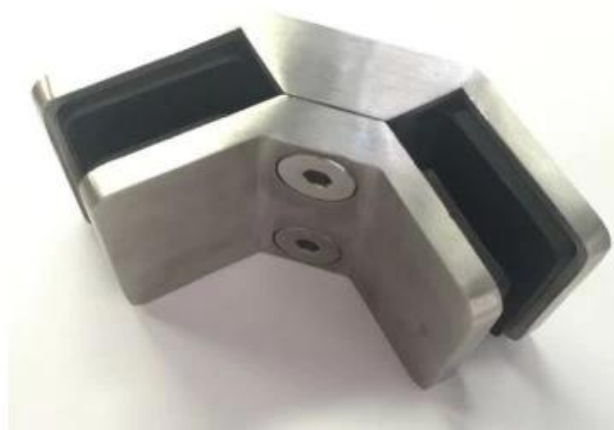

2, Vidriobisagrayvidriopestilloporpiscinapuerta

Glass Hinge

KEBIL 科比奥®

Glass to glass hinge

Glass to wall hinge

Glass to round post hinge

Glass Latch

KEBIL 科比奥®

Glass to glass latch 180 degree

Glass to glass latch 90 degree

Glass to wall/square post latch

3, Templado vidrio Vidrio espesor 10-12mm p espiga

4, Vidrio abrazadera para seguro de vidrio

180° glass to glass clamp

90° glass to glass clamp

90° glass to wall clamp

5, riel superior ranurado (cuadrado / redondo) y accesorios para un vidrio de 12 mm de espesor

**Dia25.4mm slotted handrail tube
14x14mm groove**

180 degree joiner