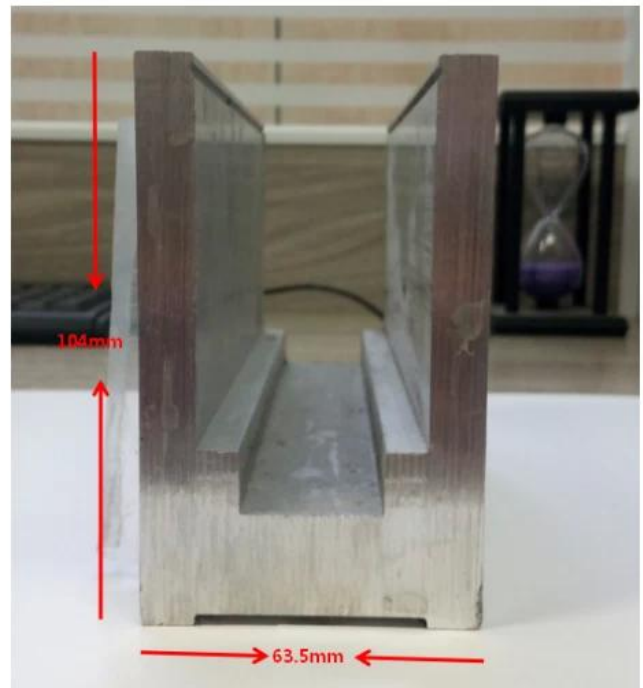

Big profile: for glass thickness 20-30mm