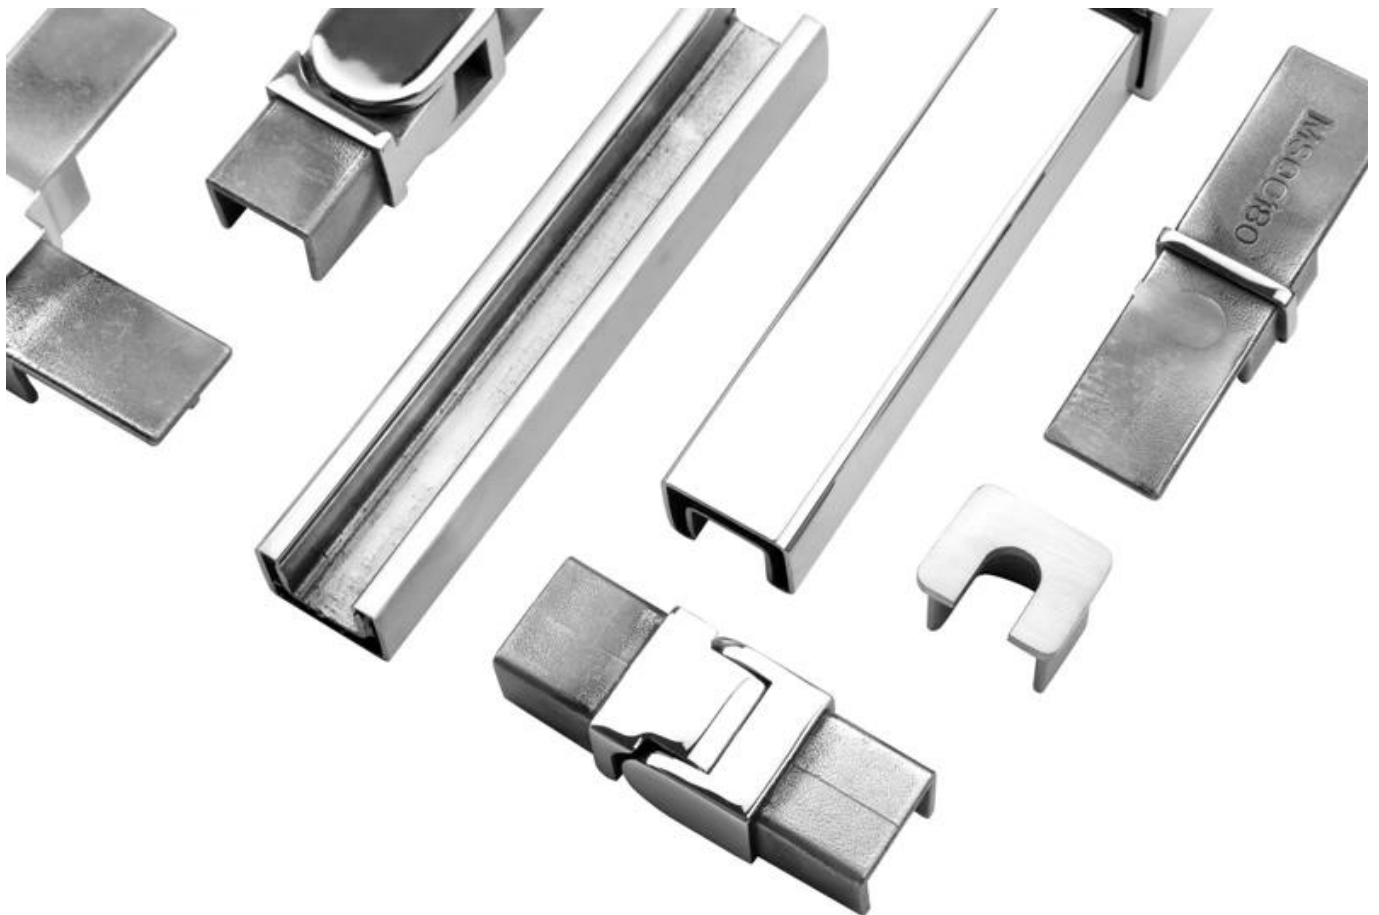

Waterproof tape 2 meters

Aluminum plastic fittings 3 sets

Expansion screws 3 pieces

LCH-D02

12 mm to 13.14 mm tempered glass

1 m aluminium groove contains the following accessories (excluding glass)

Aluminum trough 1 m

MÁS TIPOS DE CANAL U DE ALUMINIO PARA BARANDILLA DE VIDRO:

Small profile: for glass thickness 10-12.76mm

Big profile: for glass thickness 20-30mm

Productos relacionados:

- pasamanos de tubo ranura.

KEBIL 科比奥®