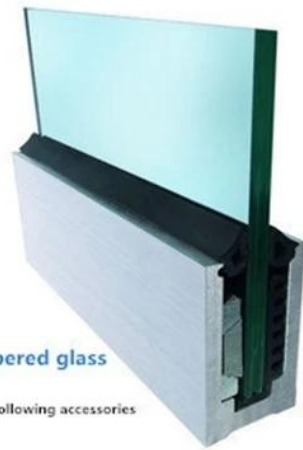

Modelos disponibles:

LCH-A01 / A02: sin / con revestimiento para usar con vidrio de 20 mm a 21,52 mm

LCH-A01

20 mm to 21.52 mm tempered glass

1 m aluminium groove contains the following accessories (excluding glass)

Aluminum trough 1 m Waterproof tape 2 meters Aluminum plastic fittings 3 sets Expansion screws 3 pieces

LCH-A02

20 mm to 21.52 mm tempered glass

1 m aluminium groove contains the following accessories (excluding glass)

Aluminum trough 1 m Decorative cover 2 meters Aluminum plastic fittings 3 sets Expansion screws 3 pieces

LCH-B01 / A02: sin / con revestimiento para usar con vidrio de 16 mm a 17,52 mm

LCH-B01

16 mm to 17.52 mm tempered glass

1 m aluminium groove contains the following accessories (excluding glass)

LCH-B02

16 mm to 17.52 mm tempered glass

1 m aluminium groove contains the following accessories (excluding glass)

LCH-C01 / A02: sin / con revestimiento para usar con vidrio de 12 mm a 13,14 mm