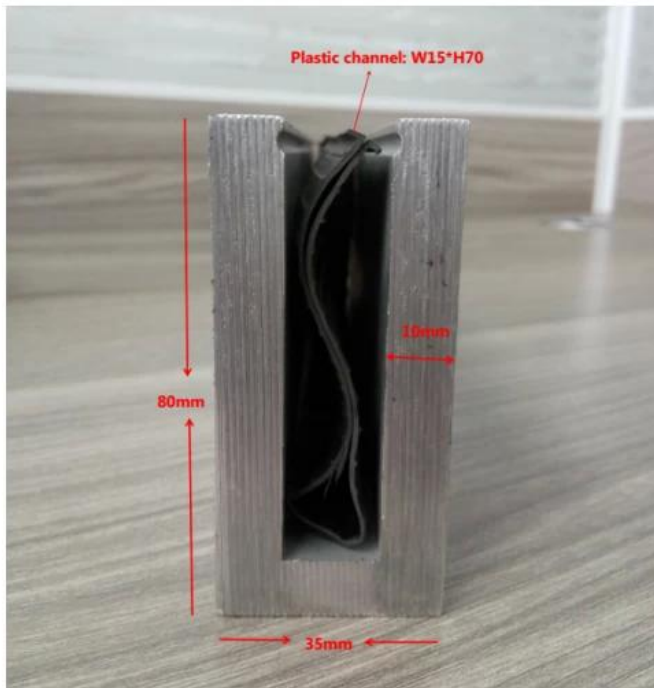

MÁS TIPOS DE CANAL U DE ALUMINIO PARA BARANDILLA DE VIDRO:

Small profile: for glass thickness 10-12.76mm