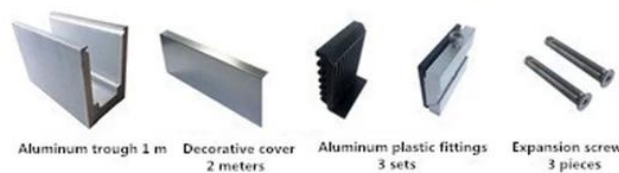

Modelos disponibles:

LCH-A01 / A02: sin / con revestimiento para usar con vidrio de 20 mm a 21,52 mm

LCH-A01

20 mm to 21.52 mm tempered glass

1 m aluminium groove contains the following accessories (excluding glass)

Aluminum trough 1 m Waterproof tape 2 meters Aluminum plastic fittings 3 sets Expansion screws 3 pieces

LCH-A02

20 mm to 21.52 mm tempered glass

1 m aluminium groove contains the following accessories (excluding glass)

Aluminum trough 1 m Decorative cover 2 meters Aluminum plastic fittings 3 sets Expansion screws 3 pieces

LCH-B01 / A02: sin / con revestimiento para usar con vidrio de 16 mm a 17,52 mm

LCH-B01

16 mm to 17.52 mm tempered glass