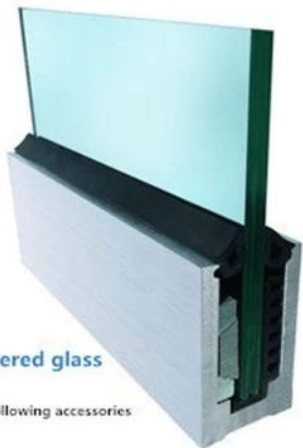

Aluminum trough 1 m Decorative cover 2 meters Aluminum plastic fittings 3 sets Expansion screws 3 pieces

LCH-B01 / A02: sin / con revestimiento para usar con vidrio de 16 mm a 17,52 mm

LCH-B01

16 mm to 17.52 mm tempered glass

1 m aluminium groove contains the following accessories (excluding glass)

LCH-B02

16 mm to 17.52 mm tempered glass

1 m aluminium groove contains the following accessories (excluding glass)

LCH-C01 / A02: sin / con revestimiento para usar con vidrio de 12 mm a 13,14 mm

LCH-C01

12 mm to 13.14 mm tempered glass

1 m aluminium groove contains the following accessories (excluding glass)

LCH-C02

12 mm to 13.14 mm tempered glass

1 m aluminium groove contains the following accessories (excluding glass)

LCH-D01 / A02: sin / con revestimiento para usar con vidrio de 12 mm a 13,14 mm

LCH-D01

12 mm to 13.14 mm tempered glass

1 m aluminium groove contains the following accessories (excluding glass)

Aluminum trough 1 m