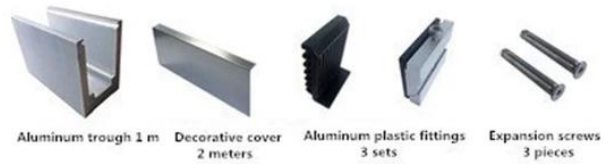

### LCH-B01

16 mm to 17.52 mm tempered glass

1 m aluminium groove contains the following accessories (excluding glass)

Aluminum trough 1 m    Waterproof tape 2 meters    Aluminum plastic fittings 3 sets    Expansion screws 3 pieces

### LCH-B02

16 mm to 17.52 mm tempered glass

1 m aluminium groove contains the following accessories (excluding glass)

Aluminum trough 1 m    Decorative cover 2 meters    Aluminum plastic fittings 3 sets    Expansion screws 3 pieces

LCH-A01

20 mm to 21.52 mm tempered glass

1 m aluminium groove contains the following accessories (excluding glass)

LCH-A02

20 mm to 21.52 mm tempered glass

1 m aluminium groove contains the following accessories (excluding glass)

## Alumnum U Channel Feaning Photos Fotos

Paquete de canal de aluminio u

Relacionadoproductos- Acero inoxidable C canal de vidrio de vidrio.

**KEBIL** 科比奥® SHENZHEN LAUNCH CO.LTD  
LAUNCH INTERNATIONAL LIMITED