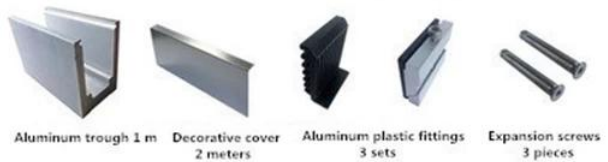

# installation

Otros modelos de aluminio u canal que puede interesar.

**LCH-C01**

12 mm to 13.14 mm tempered glass

1 m aluminium groove contains the following accessories (excluding glass)

**LCH-C02**

12 mm to 13.14 mm tempered glass

1 m aluminium groove contains the following accessories (excluding glass)

### LCH-D01

12 mm to 13.14 mm tempered glass

1 m aluminium groove contains the following accessories (excluding glass)

Aluminum trough 1 m    Waterproof tape 2 meters    Aluminum plastic fittings 3 sets    Expansion screws 3 pieces

### LCH-D02

12 mm to 13.14 mm tempered glass

1 m aluminium groove contains the following accessories (excluding glass)

Aluminum trough 1 m    Decorative cover 2 meters    Aluminum plastic fittings 3 sets    Expansion screws 3 pieces