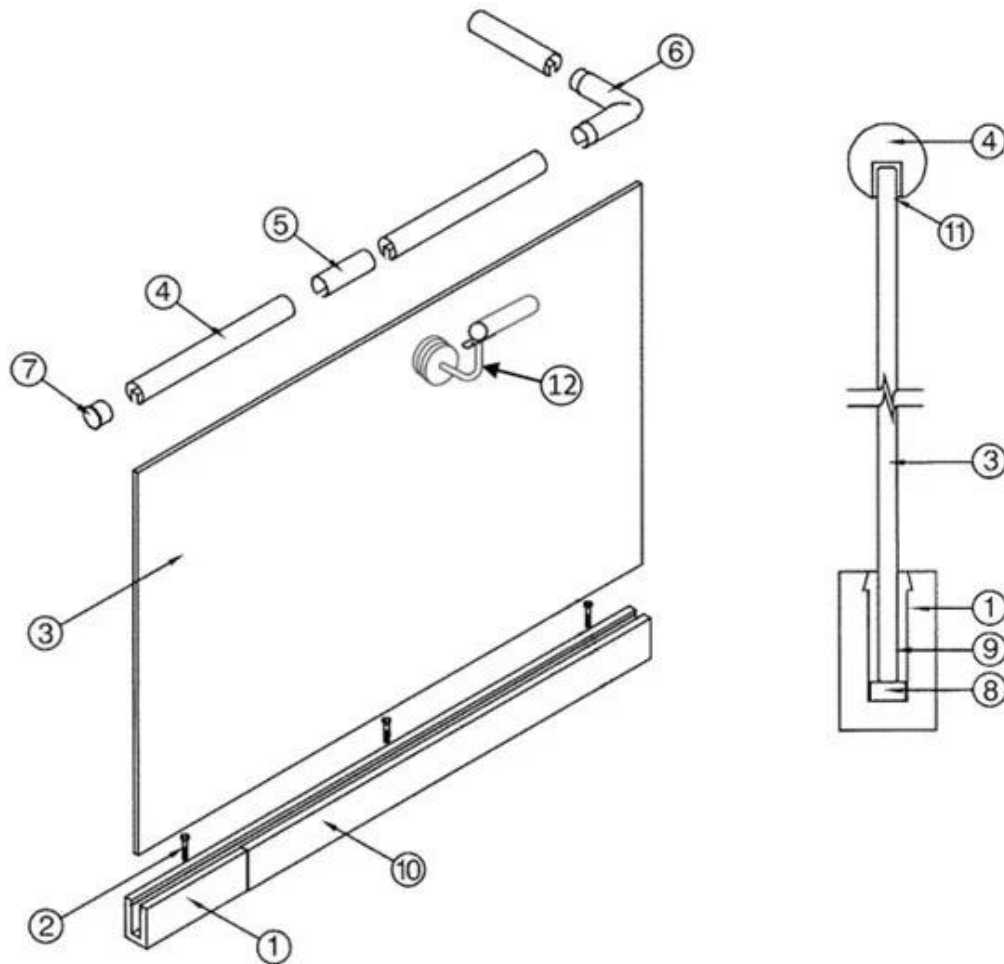

### LCH-B02

16 mm to 17.52 mm tempered glass

1 m aluminium groove contains the following accessories (excluding glass)

Aluminum trough 1 m    Decorative cover 2 meters    Aluminum plastic fittings 3 sets    Expansion screws 3 pieces

LCH-A01

20 mm to 21.52 mm tempered glass

1 m aluminium groove contains the following accessories (excluding glass)

LCH-A02

20 mm to 21.52 mm tempered glass

1 m aluminium groove contains the following accessories (excluding glass)

## Alumnum U Channel Feaning Photos Fotos

Paquete de canal de aluminio u

Relacionadoproductos- Acero inoxidable C canal de vidrio de vidrio.

**KEBIL** 科比奥® SHENZHEN LAUNCH CO.LTD  
LAUNCH INTERNATIONAL LIMITED

- |  |  |
|--|--|
| 1. Aluminum Railing Base   | 7. End Cap   |
| 2. Stainless Cap Screw   | 8. Setting Block                                     |
| 3. ½" Tempered Float Glass   | 9. Expansive Cement                                  |
| 4. Top Rail  | 10. Cladding   |
| 5. Splice  | 11. Protective Insert                                |
| 6. Corner fitting<br>(Horizontal Shown Vertical<br>Also Available) | 12. Handrail Brackets and Fittings<br>Also Available |