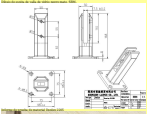

KEBILVIEW®