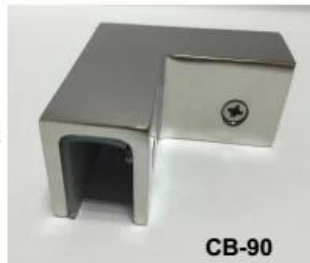

Specifications of all glass clamps in our company

Drawing	Picture	Ref.	A	B	C	D	E
		G108	55	55	30	11	0
		G108R	58	55	30	11	R25.4
		G101	51	41	25	11	0
		G101R	55	41	25	11	R21.5/R25.4
		G102	44	44	25	11	0
		G102R	48	44	25	11	R21.5/R25.4
		G103	50	40	22	8	0
		G104	50	40	26	12	0
		G105	54	45	28	14	0
		G107	63	45	28	14	0
		G103R	52	40	22	8	R21.5
		G104R	52	40	26	12	R21.5
		G105R	58	45	28	14	R21.5/R25.4
		G107R	66	45	28	14	R21.5/R25.4
		G106	50	40	25	12	0
		G106R	52	40	25	12	R21.5/R25.4

- Square 80x35mm clamps
- To hold **180°** glass panels
- For 8-12mm glass

- Corner glass clamp
- To hold **90°** glass panels
- For 8-12mm glass