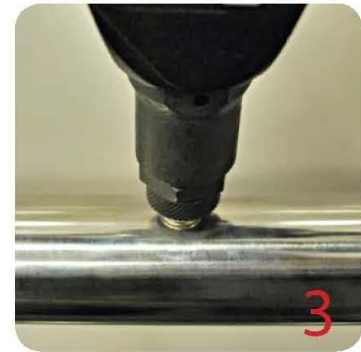

- Modelo No. G104
- Dimensiones 50 * 40 * 26mm
- Atrás redondo para postes redondos / pasamanos
- Material - acero inoxidable 304/316
- Acabado - color dorado electro plateado

2).Fotos de la abrazadera de vidrio de acero inoxidable chapado en oro.

3).Instrucciones de instalación para sujeción de vidrio de acero inoxidable chapado en oro.

Glass Clamp Installation Guide

Mark and centre punch desired location of blind rivet nut location.

Drill centre punched hole in tube to suit blind rivet nut.

Insert blind rivet nut into tube and fasten with blind rivet tool.

Check installed blind rivet nut is secure and ready for install.

Align half glass clamp with blind rivet nut inline position. Screw in button head cap screw into thread and tighten with hex key.

Select appropriate rubber gasket to suit glass panel thickness. Install rubber gasket into both sides of glass clamp. (Note rubber gasket marked with sizes).

If heavier clamping load is required please use supplied glass clamp pin, during the install process. Note glass panels will require drilling in order to fit glass clamp pins.