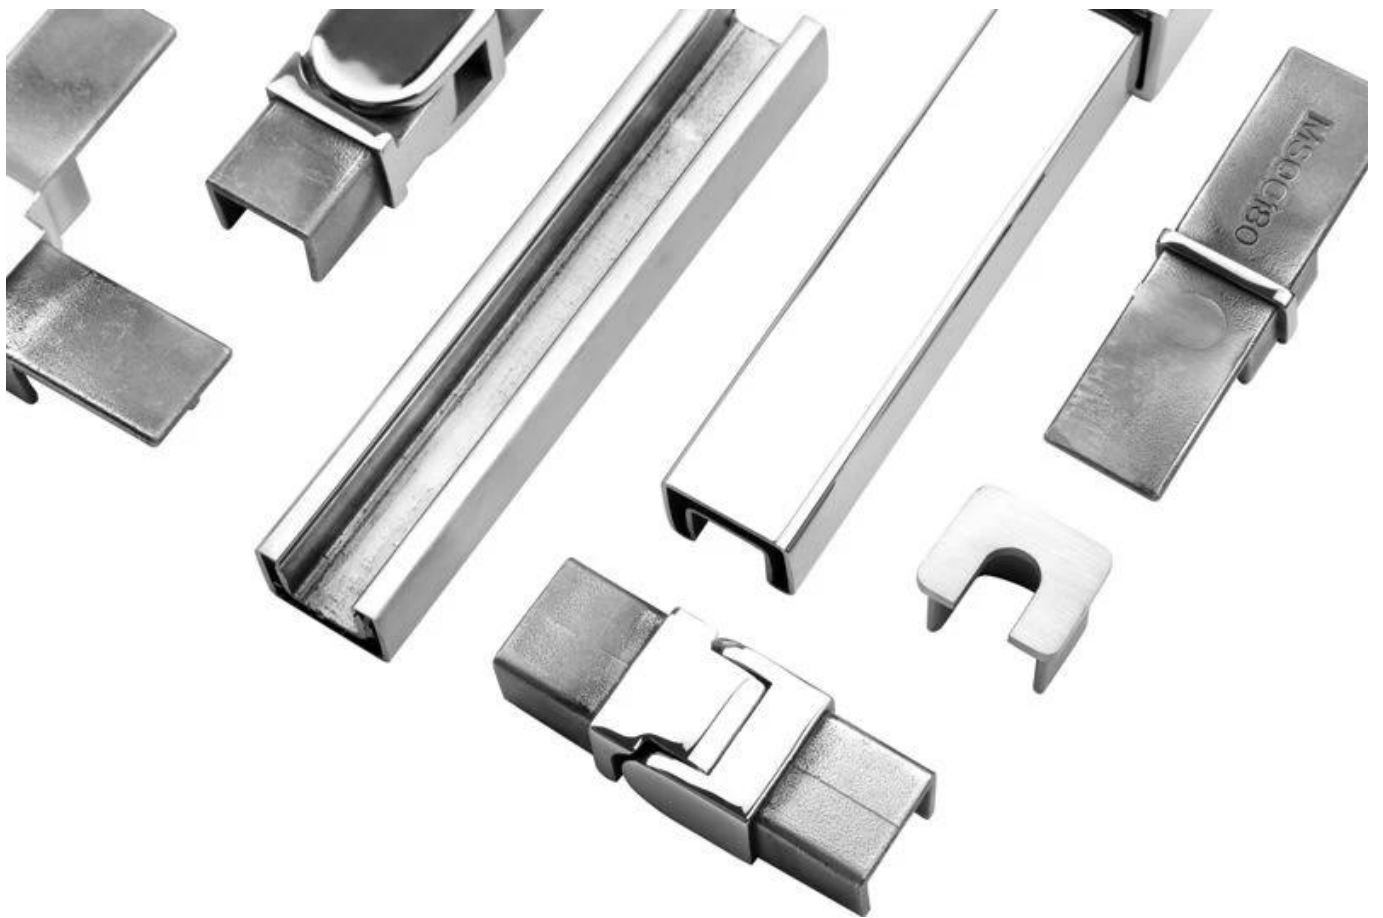

Waterproof tape 2 meters

Aluminum plastic fittings 3 sets

Expansion screws 3 pieces

LCH-D02

12 mm to 13.14 mm tempered glass

1 m aluminium groove contains the following accessories (excluding glass)

Aluminum trough 1 m

Decorative cover 2 meters

Aluminum plastic fittings 3 sets

Expansion screws 3 pieces

**Producción en masa y embalaje.**

**Handrail de tubo de tragamonedas:**

**KEBIL** 科比奥®

- |  |  |
|--|--|
| 1. Aluminum Railing Base   | 7. End Cap   |
| 2. Stainless Cap Screw   | 8. Setting Block                                     |
| 3. ½" Tempered Float Glass   | 9. Expansive Cement                                  |
| 4. Top Rail  | 10. Cladding   |
| 5. Splice  | 11. Protective Insert                                |
| 6. Corner fitting<br>(Horizontal Shown Vertical<br>Also Available) | 12. Handrail Brackets and Fittings<br>Also Available |