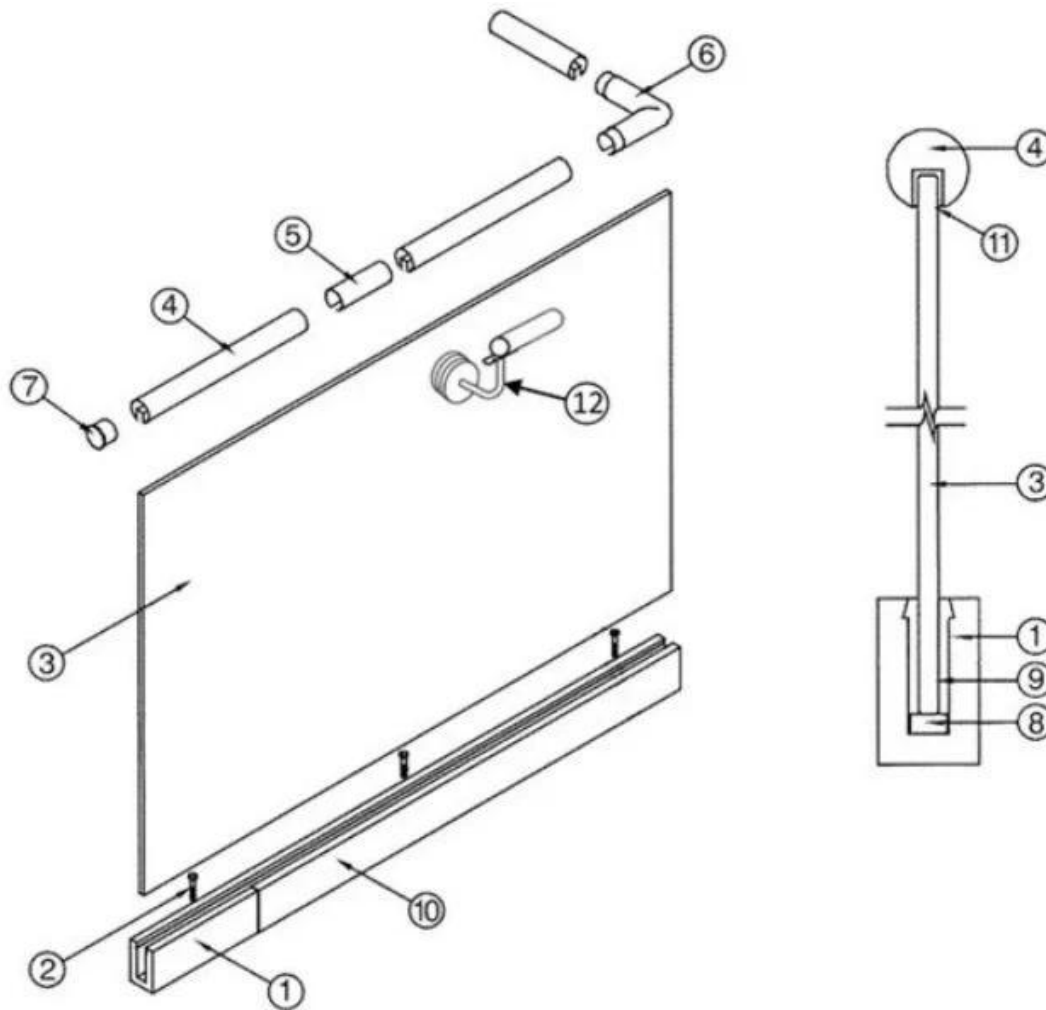

Waterproof tape 2 meters

Aluminum plastic fittings 3 sets

Expansion screws 3 pieces

LCH-D02

12 mm to 13.14 mm tempered glass

1 m aluminium groove contains the following accessories (excluding glass)

Aluminum trough 1 m

Decorative cover 2 meters

Aluminum plastic fittings 3 sets

Expansion screws 3 pieces

**Producción en masa y embalaje.**

**Handrail de tubo de tragamonedas:**

**KEBIL** 科比奥®

- |  |  |
|--|--|
| 1. Aluminum Railing Base   | 7. End Cap   |
| 2. Stainless Cap Screw   | 8. Setting Block                                     |
| 3. ½" Tempered Float Glass   | 9. Expansive Cement                                  |
| 4. Top Rail  | 10. Cladding   |
| 5. Splice  | 11. Protective Insert                                |
| 6. Corner fitting<br>(Horizontal Shown Vertical<br>Also Available) | 12. Handrail Brackets and Fittings<br>Also Available |