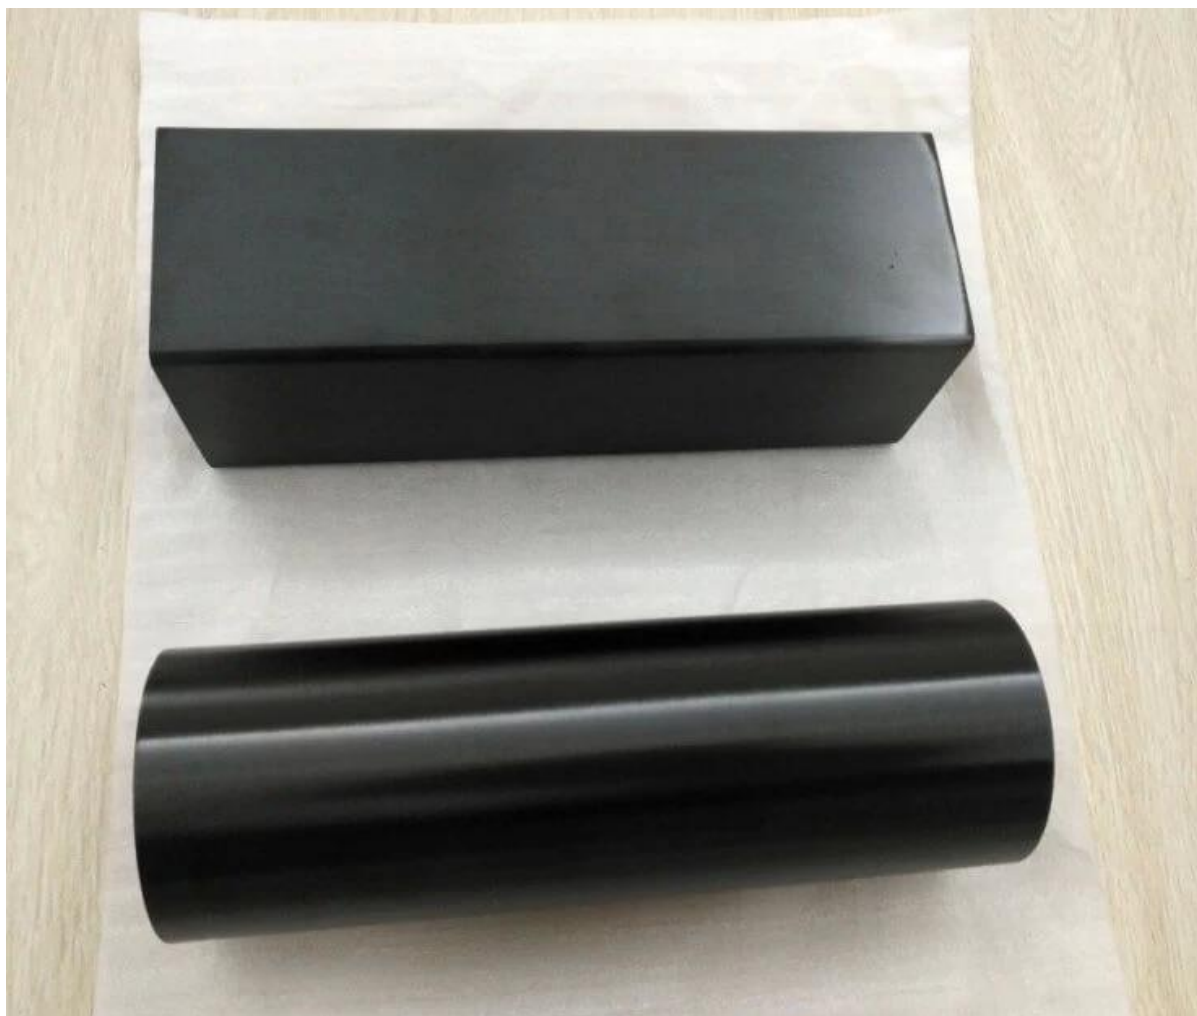

Tubo de barandilla de acero inoxidable mate en color negro mate

Varios tipos de tubo de acero inoxidable disponible:

STAINLESS STEEL HANDRAIL TUBE

| Round tube | |
|------------|---|
| Material | Stainless steel 304L /316L |
| Finish | Satin or mirror |
| Sizes | Ø 38.1 x 1.5 mm Ø 42.4 x 1.5 mm Ø 50.8 x 1.5 mm |

| Square tube | |
|-------------|--|
| Material | Stainless steel 304L /316L |
| Finish | Satin or mirror |
| Sizes | 38 x 38 x 1.5 mm 40 x 40 x 1.5 mm 50 x 50 x 1.5 mm |

| Rectangular tube | |
|------------------|--------------------------------------|
| Material | Stainless steel 304L /316L |
| Finish | Satin or mirror |
| Sizes | 50 x 10 x 1.5 mm 50 x 25 x 1.5 mm |

STAINLESS STEEL SLOT HANDRAIL TUBE

| Round slot tube | |
|-----------------|--|
| Material | Stainless steel 304L /316L |
| Finish | Satin or mirror |
| Sizes | Ø 38 x 1.5 , 15x15mm single slot Ø 42x1.5 mm , 15x15mm / 24x24mm single slot Ø 50.8x1.5 mm , 15x15mm single slot |

| Square slot tube | |
|------------------|---|
| Material | Stainless steel 304L /316L |
| Finish | Satin or mirror |
| Sizes | - 31.8x31.8x1.5 , 15x15 mm single slot - 40x40x1.5 , 15x15 mm / 20x20mm single slot - 50x25x1.5 , 15x15mm single /double slot |