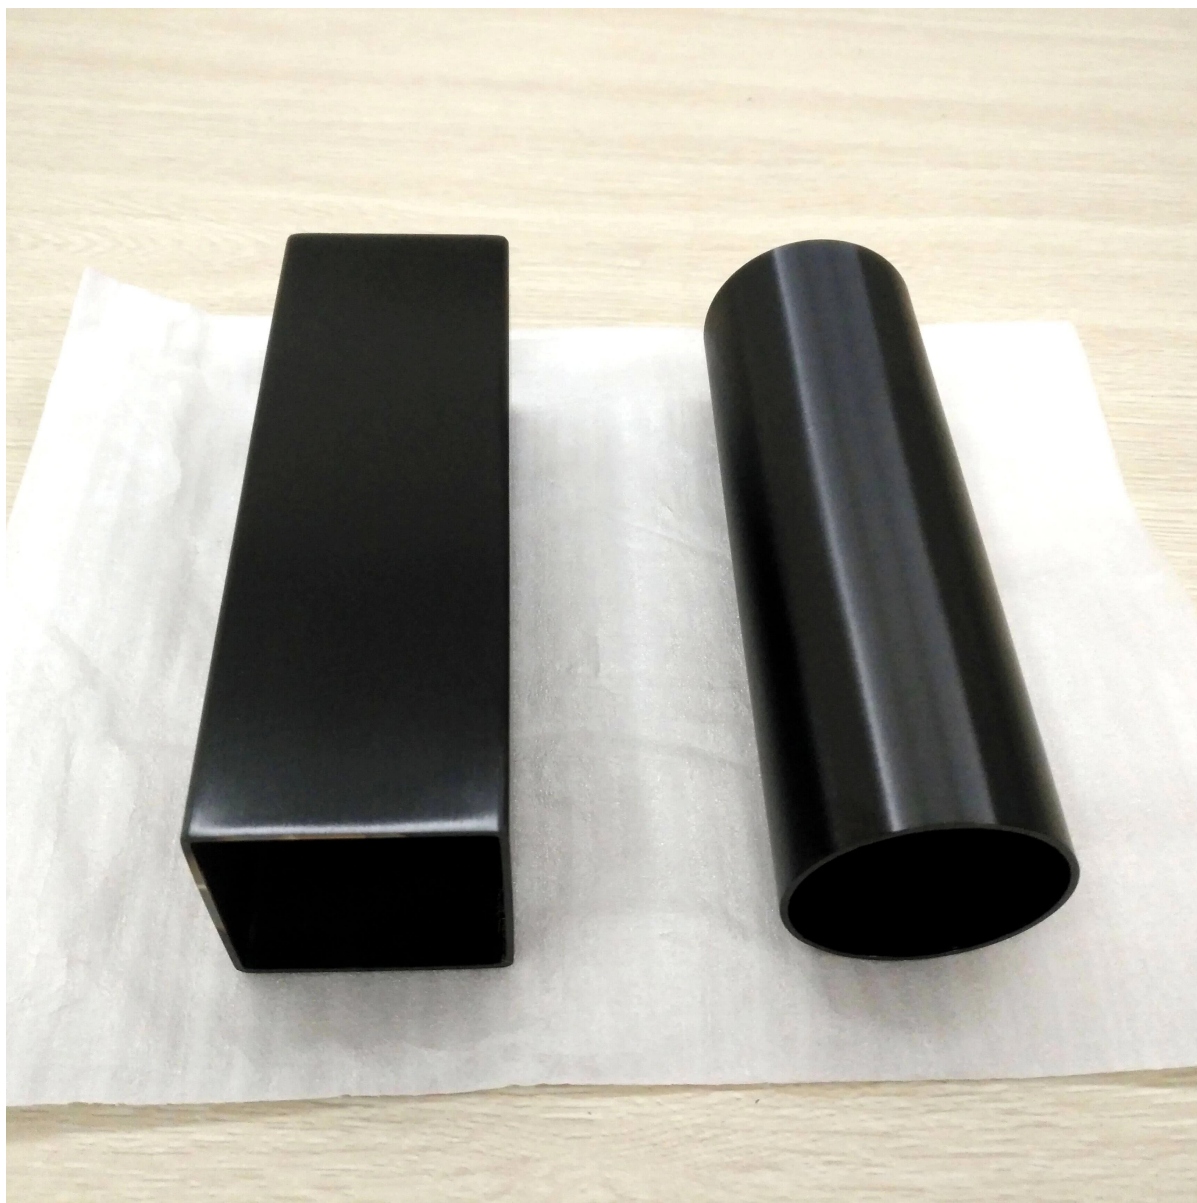

Tubo de barandilla de acero inoxidable mate en color negro mate

Varios tipos de tubo de acero inoxidable disponible:

STAINLESS STEEL HANDRAIL TUBE

| Round tube | |
|------------|---|
| Material | Stainless steel 304L /316L |
| Finish | Satin or mirror |
| Sizes | Ø 38.1 x 1.5 mm Ø 42.4 x 1.5 mm Ø 50.8 x 1.5 mm |

| Square tube | |
|-------------|--|
| Material | Stainless steel 304L /316L |
| Finish | Satin or mirror |
| Sizes | 38 x 38 x 1.5 mm 40 x 40 x 1.5 mm 50 x 50 x 1.5 mm |

| Rectangular tube | |
|------------------|--------------------------------------|
| Material | Stainless steel 304L /316L |
| Finish | Satin or mirror |
| Sizes | 50 x 10 x 1.5 mm 50 x 25 x 1.5 mm |

STAINLESS STEEL SLOT HANDRAIL TUBE

| Round slot tube | |
|-----------------|--|
| Material | Stainless steel 304L /316L |
| Finish | Satin or mirror |
| Sizes | Ø 38 x 1.5 , 15x15mm single slot Ø 42x1.5 mm , 15x15mm / 24x24mm single slot Ø 50.8x1.5 mm , 15x15mm single slot |

| Square slot tube | |
|------------------|---|
| Material | Stainless steel 304L /316L |
| Finish | Satin or mirror |
| Sizes | - 31.8x31.8x1.5 , 15x15 mm single slot - 40x40x1.5 , 15x15 mm / 20x20mm single slot - 50x25x1.5 , 15x15mm single /double slot |