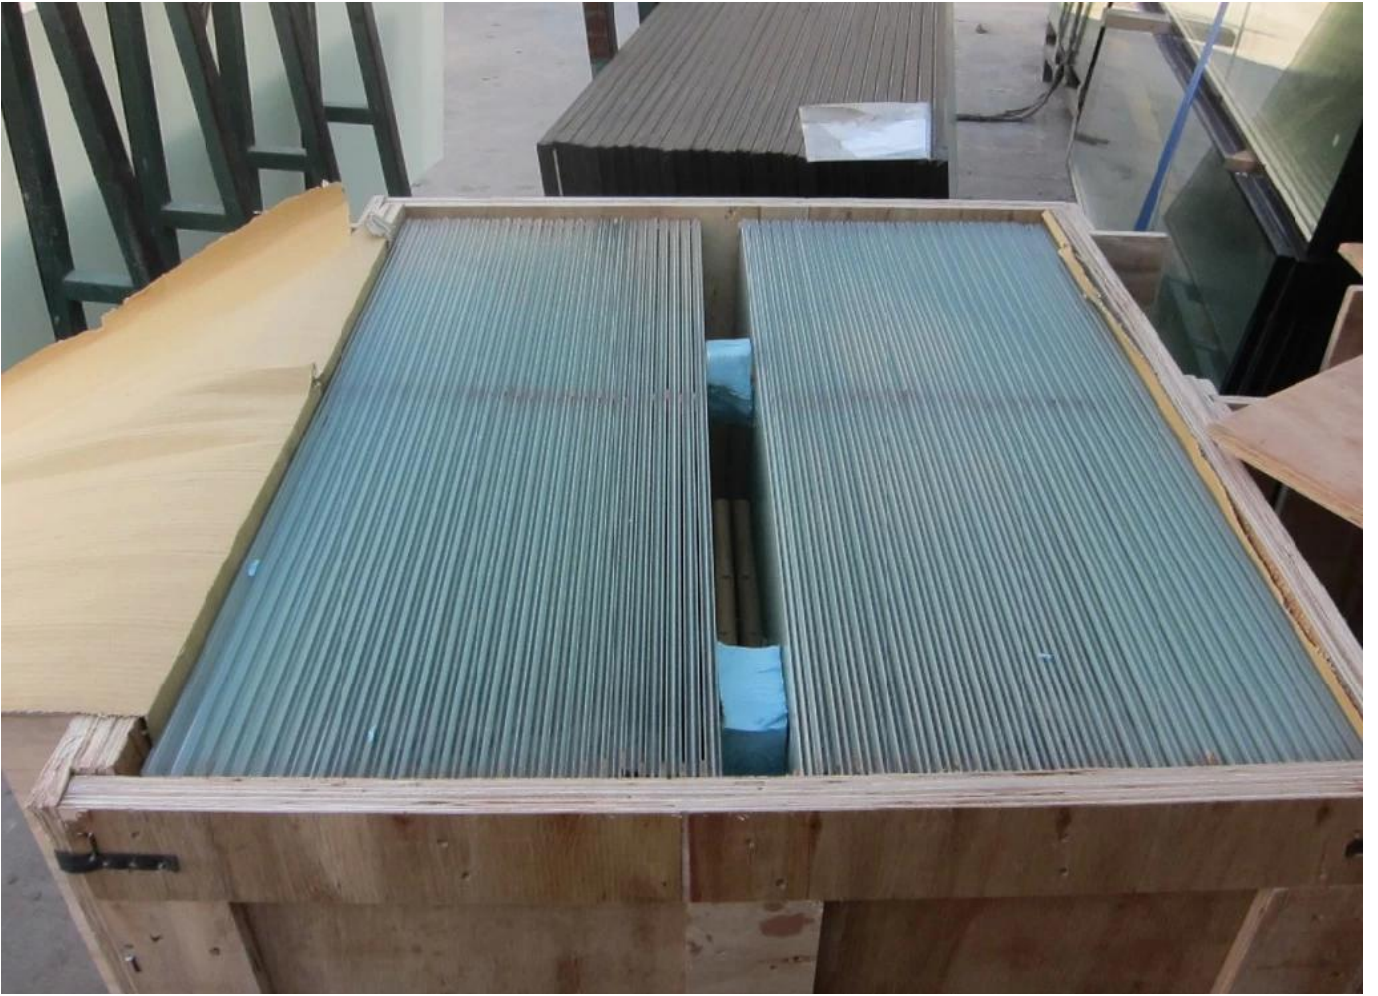

12 mm to 13.14 mm tempered glass

1 m aluminium groove contains the following accessories (excluding glass)

**Vidrio para puerta exterior Barandilla de balcón Barandillas de vidrio de acero inoxidable Pasamanos:**