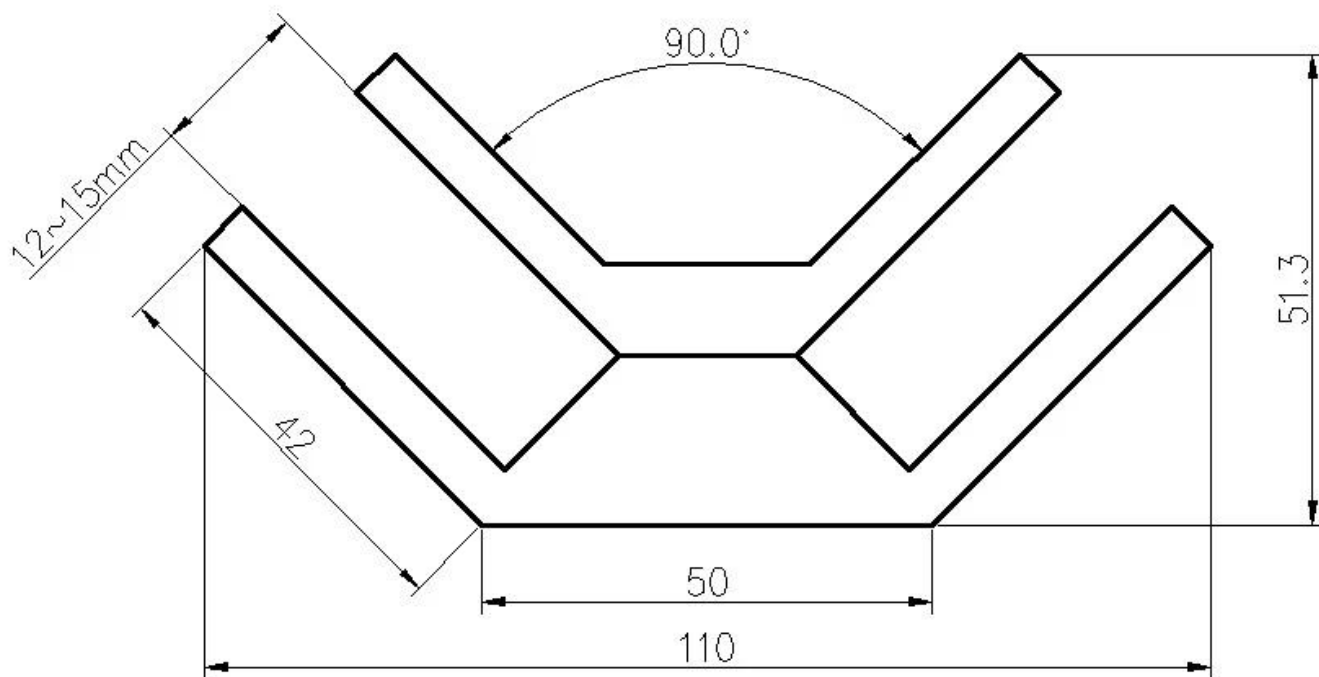

Barandilla de cristal sin marco de acero inoxidable 90 grados de vidrio clips de vidrio

Imágenes del producto:

Terminador diferente

TécnicoDibujo

Producciones:

ProyectoFoto:

KEBIL 科比奥®

Más abrazaderas de vidrio:

BC-80x35

- Square 80x35mm clamps
- To hold **180°** glass panels
- For 8-12mm glass

CB-90

- Corner glass clamp
- To hold **90°** glass panels
- For 8-12mm glass

BC-60

- Round ϕ 60mm clamps
- To hold **180°** glass panels
- For 8-12mm glass

PV-90

- Corner glass clamp
- To hold **90°** glass panels
- For 12-15mm glass

CB-180

- **Glass to wall** clamps
- For 8-12mm glass

PV-135

- Corner glass clamp
- To hold **135°** glass panels
- For 8-12mm glass

Drawing	Picture	Ref.	A	B	C	D	E
		G108	55	55	30	11	0
		G108R	58	55	30	11	R25.4
		G101	51	41	25	11	0
		G101R	55	41	25	11	R21.5/R25.4
		G102	44	44	25	11	0
		G102R	48	44	25	11	R21.5/R25.4
		G103	50	40	22	8	0
		G104	50	40	26	12	0
		G105	54	45	28	14	0
		G107	63	45	28	14	0
		G103R	52	40	22	8	R21.5
		G104R	52	40	26	12	R21.5
		G105R	58	45	28	14	R21.5/R25.4
		G107R	66	45	28	14	R21.5/R25.4
		G106	50	40	25	12	0
		G106R	52	40	25	12	R21.5/R25.4