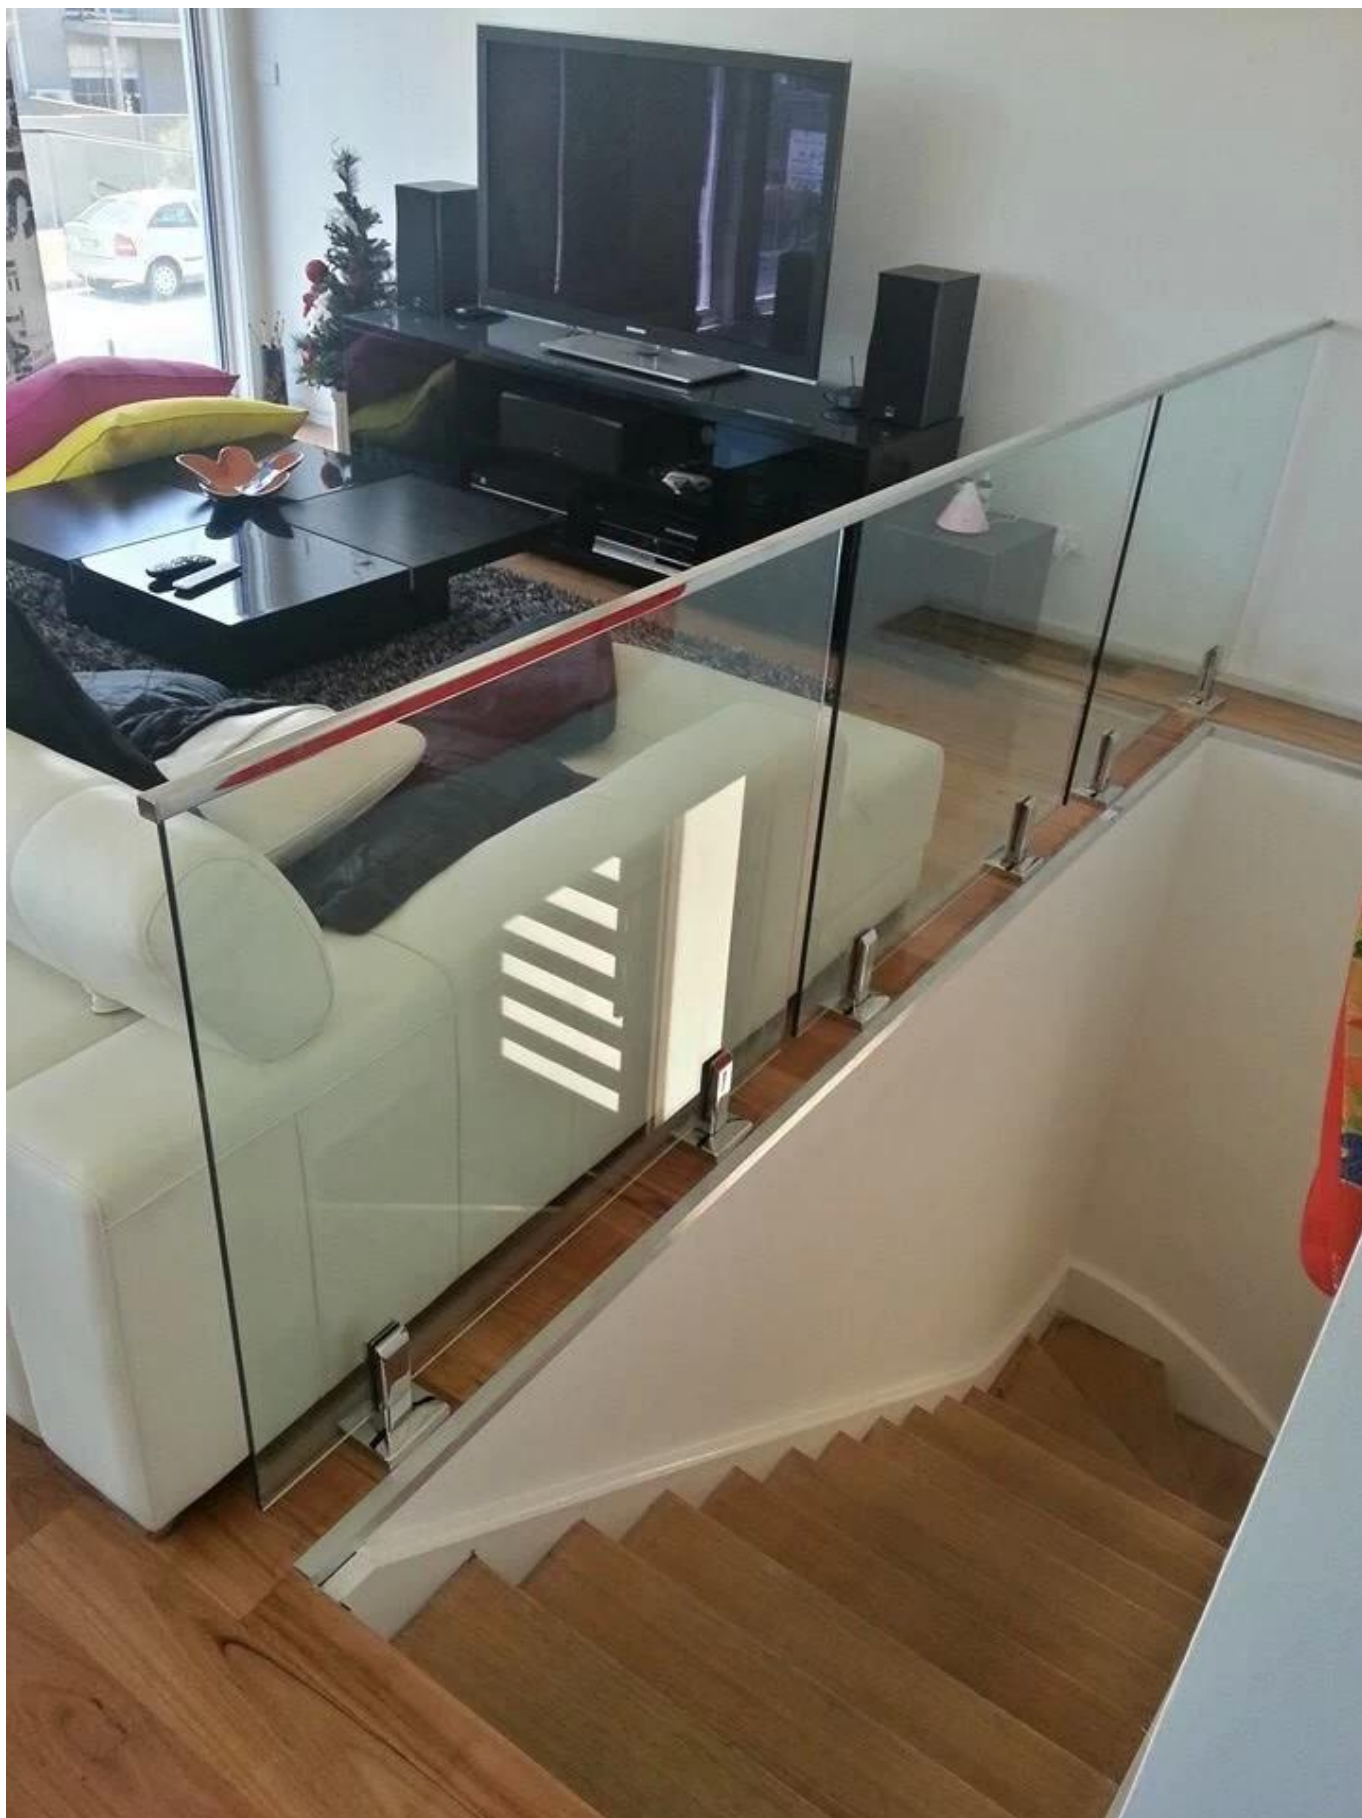

stainless steel mini top rail

- for 12mm glass
- Mirror or satin for option
- 5.8 meter per length
- all fittings available
- round dia25.4mm,
- square 25*21mm,
- groove 14-14mm, 5.8 meter per length
- fittings: 180 degree connector, 90 degree connector, wall to rail connector, end cap