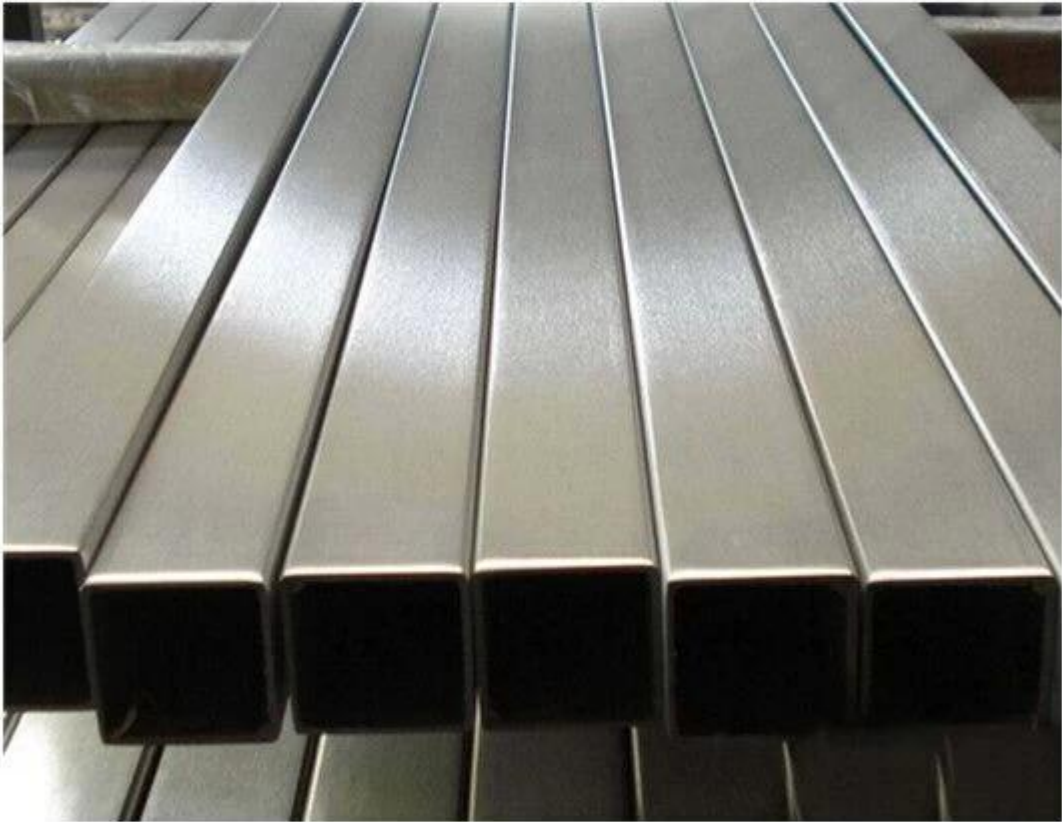

stainless steel mini top rail

- for 12mm glass
- Mirror or satin for option
- 5.8 meter per length
- all fittings available
- round dia25.4mm,
- square 25*21mm,
- groove 14-14mm, 5.8 meter per length
- fittings: 180 degree connector, 90 degree connector, wall to rail connector, end cap