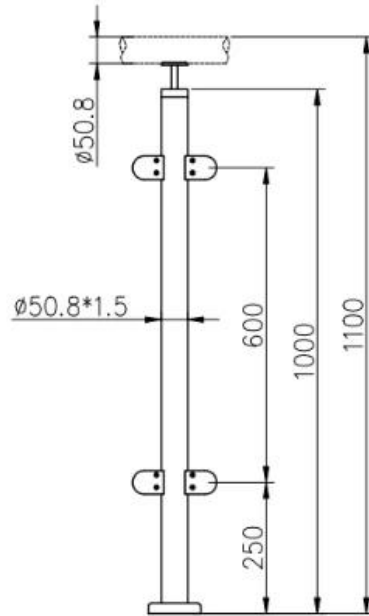

Barandilla de acero inoxidable Barandilla de escalera de acero inoxidable al por mayor Sistema de barandilla de vidrio

1	Material y acabado	Acero inoxidable 304/316; Acabado satinado o espejo
2	Altura	1000MM / tamaño personalizado
3	Poste de puntal	Tubo D50.8 * 1.5 (mm); Soporte de riel superior ajustable en 4 direcciones; Abrazadera de vidrio cuadrada o redonda.
4	Riel superior	Tubo hueco D50.8 * 1.5 (mm)
5	Barandilla de seguridad	Panel de vidrio transparente templado de 10 mm / 12 mm
6	Uso y Ubicación	Balaustre, Balaustrada, Barandilla, Valla, Pasamanos, Barandales; Balcón, Puente, Cubierta, Jardín, Patio, Piscina, Porche, Escalera, Terraza
7	Instalación	Montaje superior / lateral
8	Paquete	EPE + Caja interior + Cartón

LCH-106

LCH-107

LCH-108

Instalación:

Glass Clamp Installation Guide

Mark and centre punch desired location of blind rivet nut location.

Drill centre punched hole in tube to suit blind rivet nut.

Insert blind rivet nut into tube and fasten with blind rivet tool.

Check installed blind rivet nut is secure and ready for install.

Align half glass clamp with blind rivet nut inline position. Screw in button head cap screw into thread and tighten with hex key.

Select appropriate rubber gasket to suit glass panel thickness. Install rubber gasket into both sides of glass clamp. (Note rubber gasket marked with sizes).

If heavier clamping load is required please use supplied glass clamp pin, during the install process. Note glass panels will require drilling in order to fit glass clamp pins.

Fit glass panel into position, install second half of glass clamp secure with provided hex screws.