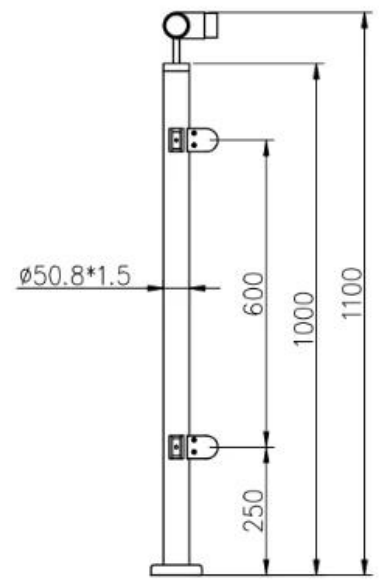

Barandilla de acero inoxidable Barandilla de escalera de acero inoxidable al por mayor Sistema de barandilla de vidrio

1	Material y acabado	Acero inoxidable 304/316; Acabado satinado o espejo
2	Altura	1000MM / tamaño personalizado
3	Poste de puntal	Tubo D50.8 * 1.5 (mm); Soporte de riel superior ajustable en 4 direcciones; Abrazadera de vidrio cuadrada o redonda.
4	Riel superior	Tubo hueco D50.8 * 1.5 (mm)
5	Barandilla de seguridad	Panel de vidrio transparente templado de 10 mm / 12 mm
6	Uso y Ubicación	Balaustre, Balaustrada, Barandilla, Valla, Pasamanos, Barandales; Balcón, Puente, Cubierta, Jardín, Patio, Piscina, Porche, Escalera, Terraza
7	Instalación	Montaje superior / lateral
8	Paquete	EPE + Caja interior + Cartón

LCH-106

LCH-107

LCH-108

Instalación:

Glass Clamp Installation Guide

Mark and centre punch desired location of blind rivet nut location.

Drill centre punched hole in tube to suit blind rivet nut.

Insert blind rivet nut into tube and fasten with blind rivet tool.

Check installed blind rivet nut is secure and ready for install.

Align half glass clamp with blind rivet nut inline position. Screw in button head cap screw into thread and tighten with hex key.

Select appropriate rubber gasket to suit glass panel thickness. Install rubber gasket into both sides of glass clamp. (Note rubber gasket marked with sizes).

If heavier clamping load is required please use supplied glass clamp pin, during the install process. Note glass panels will require drilling in order to fit glass clamp pins.

Fit glass panel into position, install second half of glass clamp secure with provided hex screws.