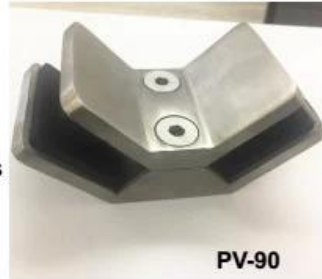

CB-90

- Corner glass clamp
- To hold **90°** glass panels
- For 12-15mm glass