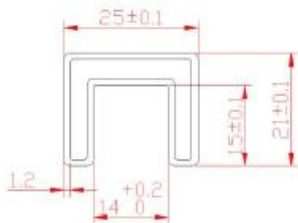

1: pasamanos ranura redonda

2: Plaza ranura pasamanos

Pasamanos ranura redonda:

Round slot handrail & fittings
slot handrail length : 5.8 meters

round handrail fittings :		
round cap		
round wall to rail connector		
round 180 deg. connector		
round 90 deg. connector		

Plaza pasamanos ranura

Square slot handrail & fittings

slot handrail length : 5.8 meters

Square handrail fittings :

Square cap

Square wall to rail connector

Square 180 deg. Connector

Square 90 deg. Connector