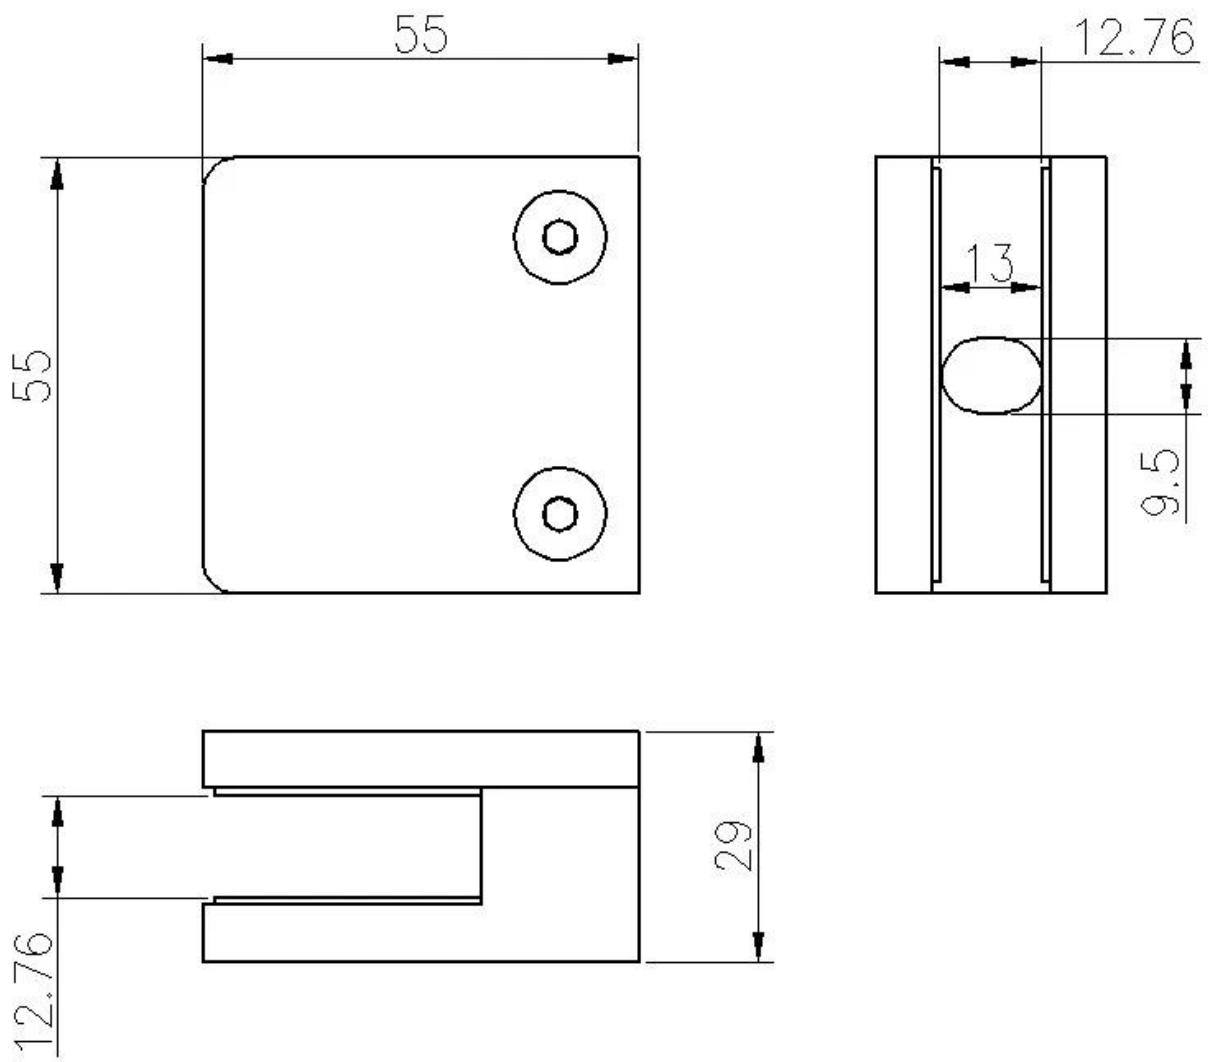

Dimensión de la abrazadera de vidrio