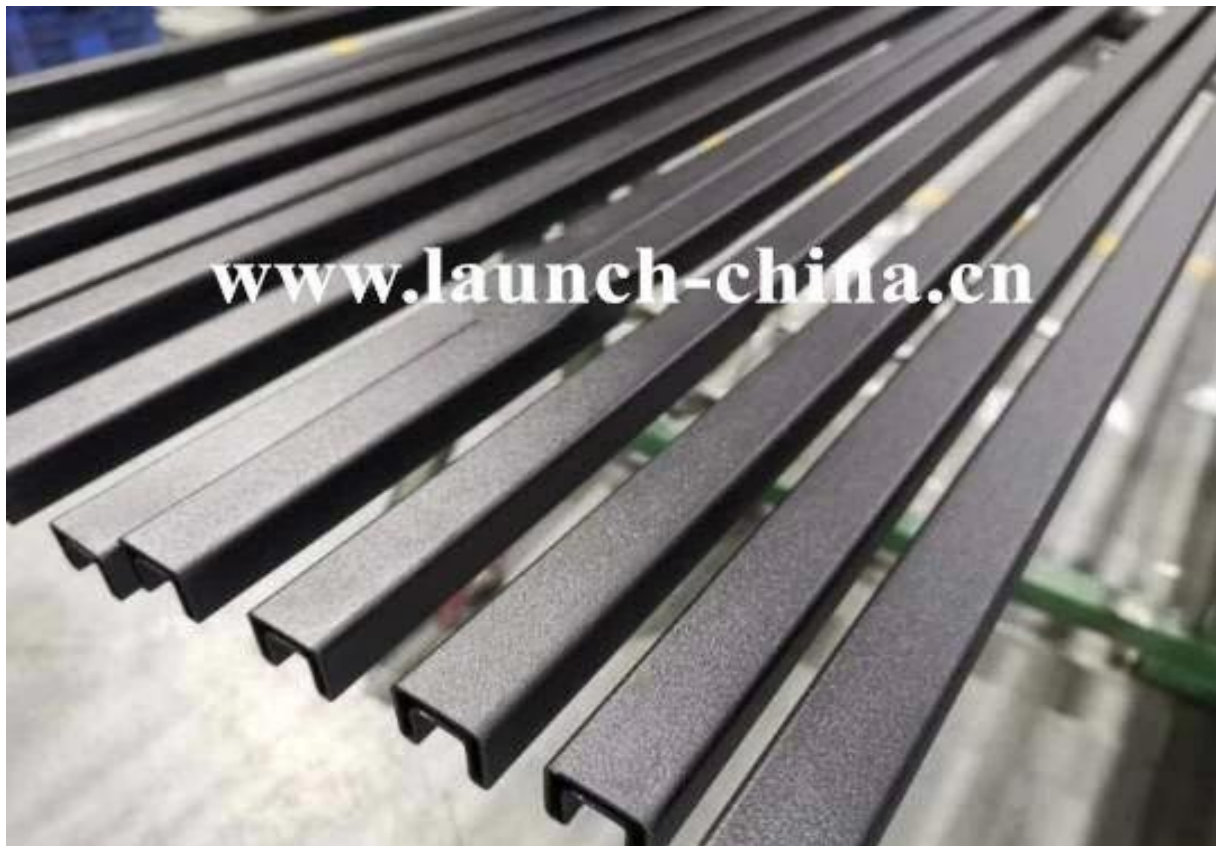

Black powder coated square mini slot rail tube for 12mm glass fencing

Quick Details:

Item name: mini slot rail tube

Size: 25*21*5800mm

Finish: mirror or satin or powder coated

Use for 12mm glass fence

Mini slot rail tube picture

Slot rail tube fittings:

Application:

For more details please feel free to connect us!