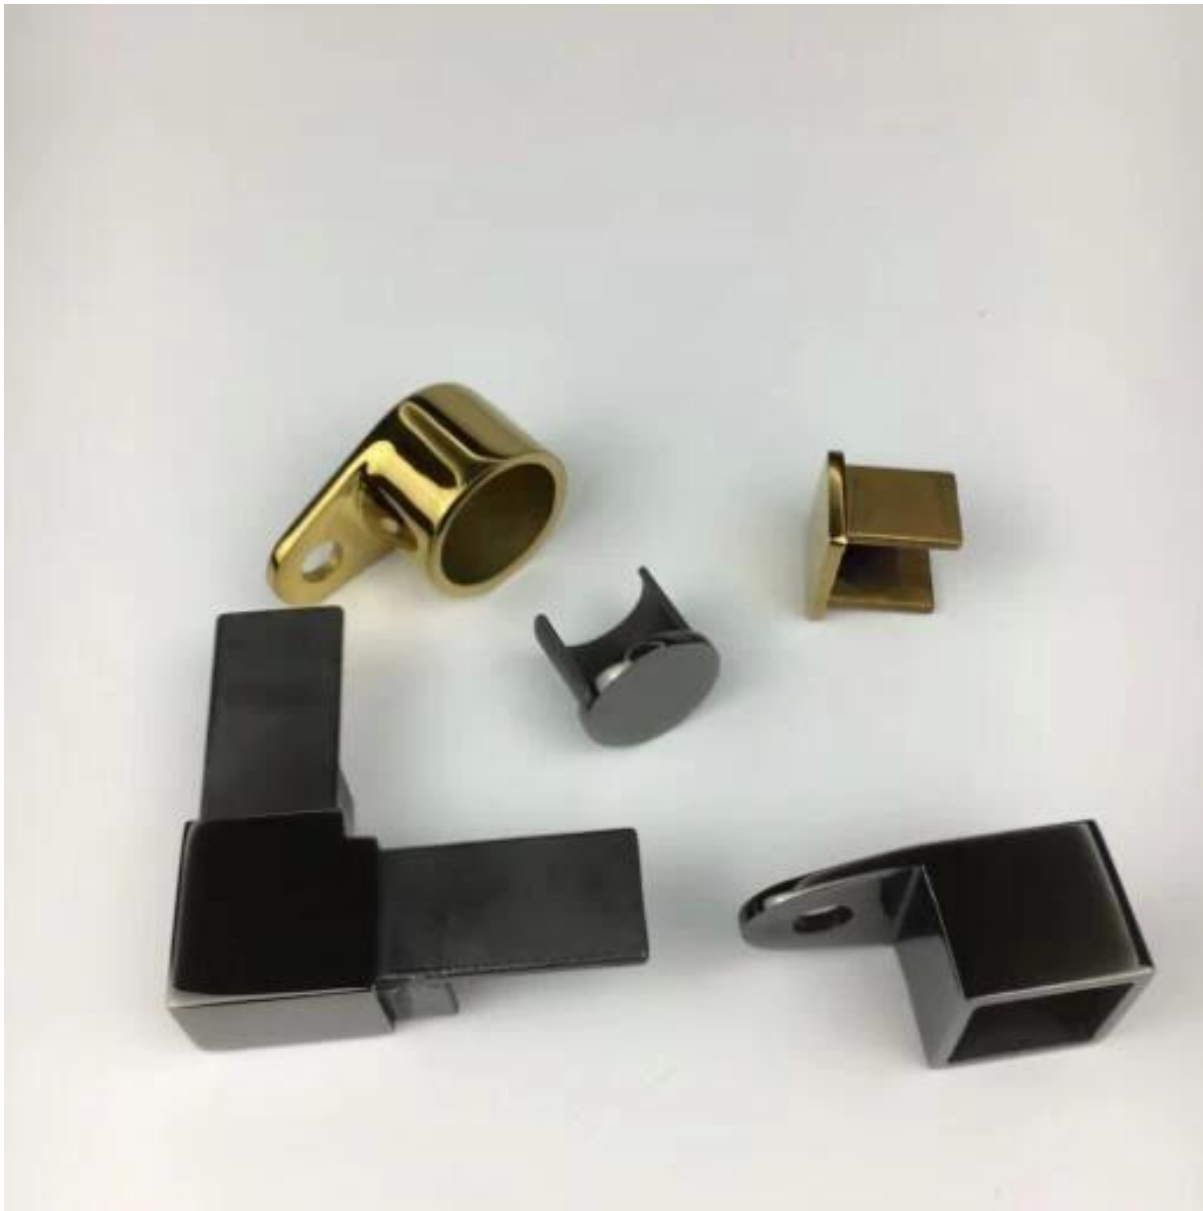

Black powder coated square mini slot rail tube for 12mm glass fencing

Quick Details:

Item name: mini slot rail tube

Size: 25*21*5800mm

Finish: mirror or satin or powder coated

Use for 12mm glass fence

Mini slot rail tube picture

Slot rail tube fittings:

Application:

For more details please feel free to connect us!