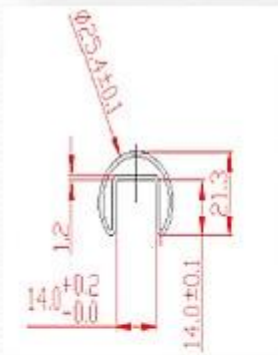

# Round slot handrail & fittings

slot handrail length : 5.8 meters

round handrail fittings :

round cap

round wall to rail connector

round 180 deg. connector

round 90 deg. connector

ISO  
9001:2008  
REGISTERED

## Round top rail

For 12mm glass

Material	Stainless steel 316/316L
Finish	Mirror or satin
Dimension	Dia 25.4mm , groove 14*14 mm , 5.8 meter per length

## Square top rail

For 12mm glass

Material	Stainless steel 316/316L
Finish	Mirror or satin
Dimension	25*21mm , groove 14*14 mm , 5.8 meter per length