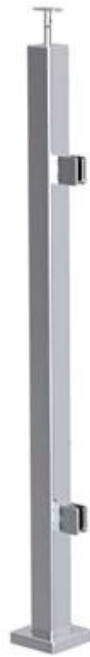

There are three different types of square balustrade post for outdoor balcony design.

1. one way end post

LCH-103

2. two way inline post

LCH-104

3. two way corner post

LCH-105

If you want to beautify your balcony and make it more security for your kids and your pets, please choose us and contact us without any hesitation.