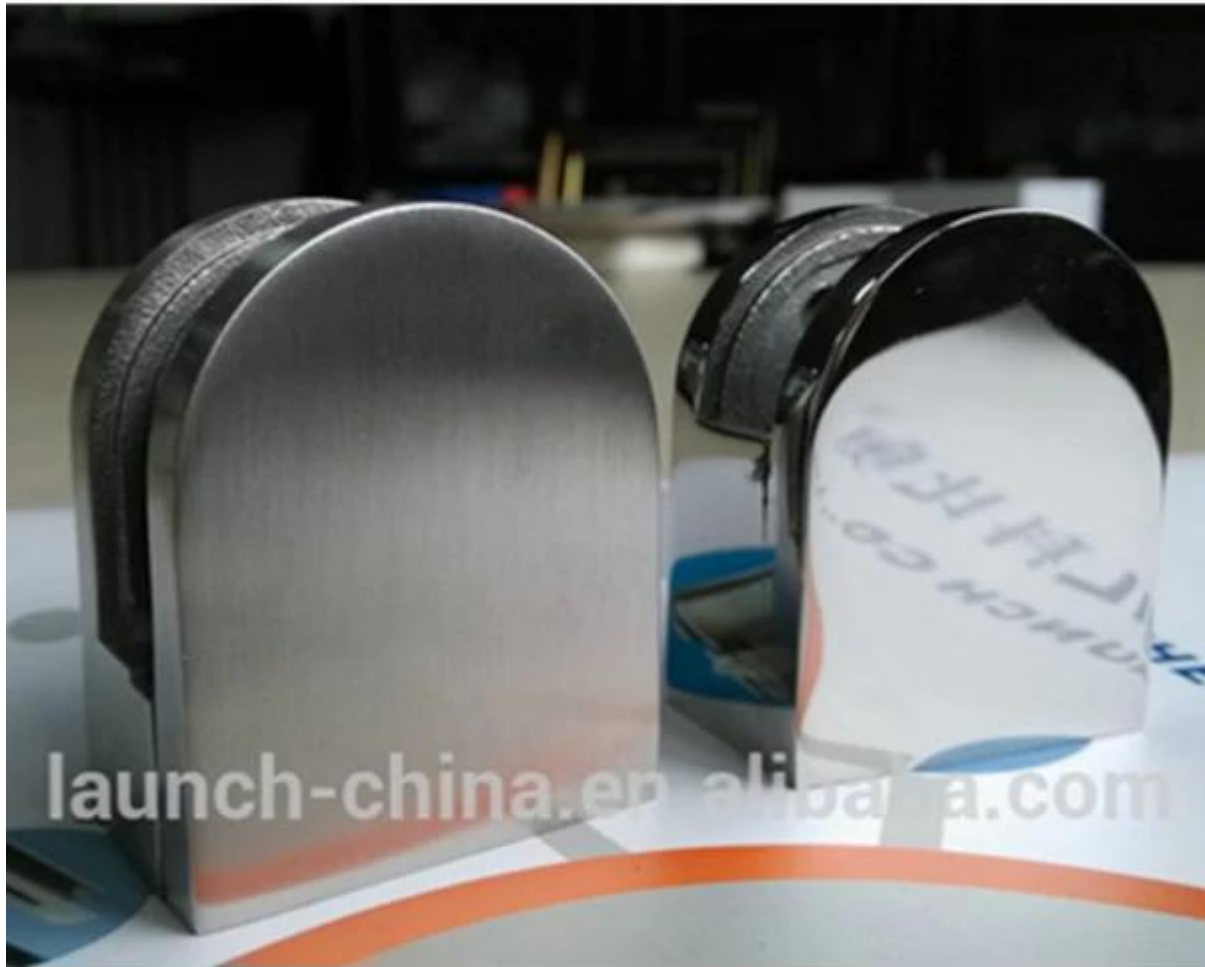

Es fácil para la instalación y bajo costo de mantenimiento.

Demostración del producto

Acabado 1.brushed

G104 glass clamp, flat

2.comparision entre satinado y acabado de espejo

3. rubber junta para ajustar y proteger el panel de cristal durante la instalación

4.Project pic

Guía 5.installation para abrazadera de cristal

Glass Clamp Installation Guide

1
Mark and centre punch desired location of blind rivet nut location.

2
Drill centre punched hole in tube to suit blind rivet nut.

3
Insert blind rivet nut into tube and fasten with blind rivet tool.

4
Check installed blind rivet nut is secure and ready for install.

5
Align half glass clamp with blind rivet nut inline position. Screw in button head cap screw into thread and tighten with hex key.