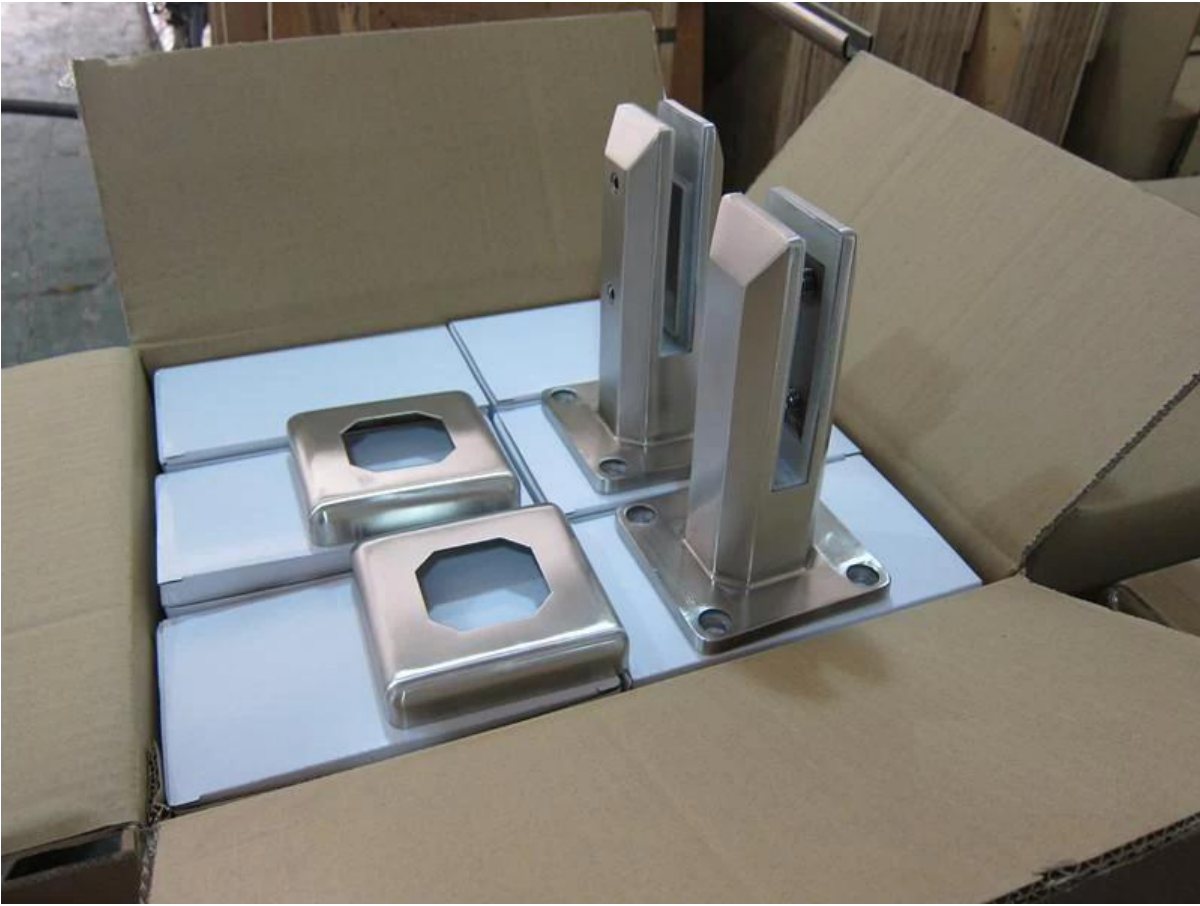

Glass spigot package:

For more details please feel free to connect me. Thank you!