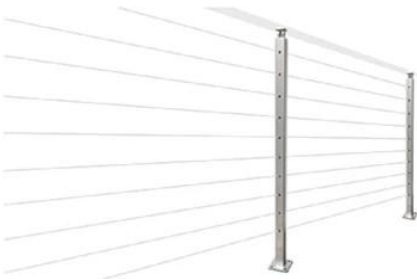

barandilla de la escalera de acero inoxidable cable barandilla poste

Cable railing post- square

Post size	Square 40*40 / 50*50mm
Post height	850mm to 1100mm
Post kits	Railing post with predrilled holes , post base and cover , top handrail bracket adjustable
Cables	3mm-5mm
Top handrail	Rectangular 50*25mm
Material & finish	Stainless steel 316 Satin / mirror

Top mount

Fascia mount

Cable railing post- round

Post size	Φ 42.4mm / φ50.8mm
Post height	850mm to 1100mm
Post kits	Railing post with predrilled holes , post base and cover , top handrail bracket adjustable
Cables	3mm-5mm
Top handrail	Φ 42.4mm / φ50.8mm
Material & finish	Stainless steel 316 Satin / mirror

Top mount

Fascia mount