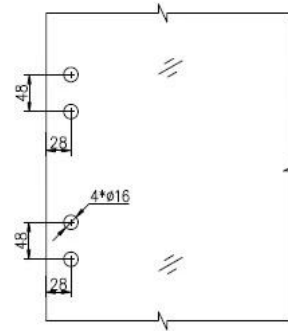

1. Glass-Glass hinge, Glass to Wall hinge and Glass to Round post hinge are suitable for 1000x1200mm glass gate 8-12mm thick .
When you open the glass gate it will close automatically .
2. Our glass hinges are made by precision casting with stainless steel 316 material , satin and mirror finish optional .
3. Our hinges must be applied on tempered glass .

Glass to Glass

Glass to Round post

Glass to Wall

Hole dimensions

Step1:

Poista kartio ja vaarnaruuvia kääntämällä vastapäivään paljastaa jännitteitä pin.

Vaihe 2:

Poista grub ruuvi puolelta saranan kuusiokoloavaimella.