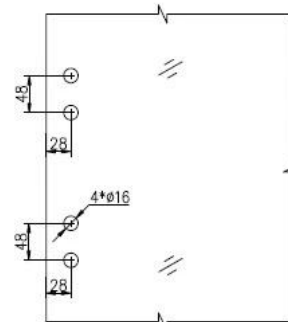

Glass gate hinge series

- 1、Glass-Glass hinge, Glass to Wall hinge and Glass to Round post hinge are suitable for 1000x1200mm glass gate 8-12mm thick .
When you open the glass gate it will close automatically .
- 2、Our glass hinges are made by precision casting with stainless steel 316 material , satin and mirror finish optional .
- 3、Our hinges must be applied on tempered glass .

Glass to Glass

Glass to Round post

Glass to Wall

Hole dimensions

[lasi lasi sarana](#) [altaan miekkailu](#)

G-G1

[uusi malli sarana lasi lasi sarana Uimahallin aidan portti,](#)

G-G2