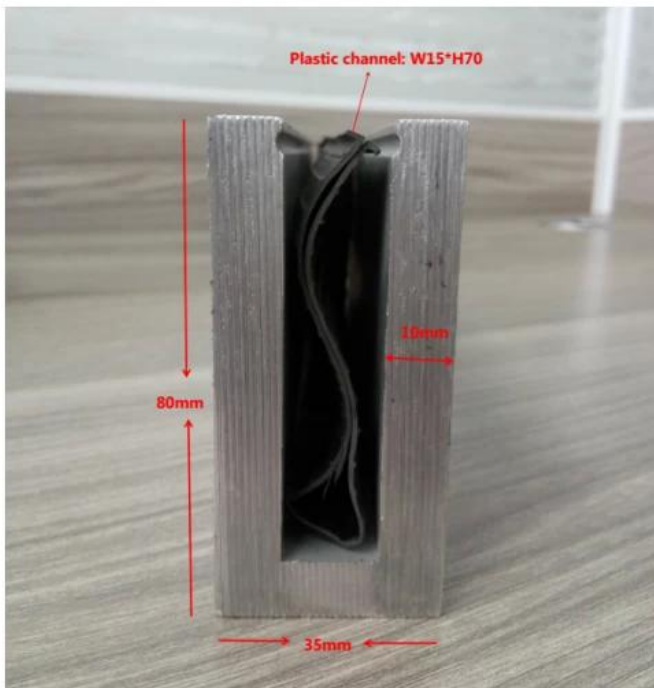

Waterproof tape 2 meters

Aluminum plastic fittings 3 sets

Expansion screws 3 pieces

LCH-D02

12 mm to 13.14 mm tempered glass

1 m aluminium groove contains the following accessories (excluding glass)

Aluminum trough 1 m

Decorative cover 2 meters

Aluminum plastic fittings 3 sets

Expansion screws 3 pieces

For both commercial and residential application
For both wholesale and retail (We are manufacturer)

MORE TYPES OF ALUMINIUM U CHANNEL FOR GLASS RAILING:

Small profile: for glass thickness 10-12.76mm

Big profile: for glass thickness 20-30mm

SLOT TUBE HANDRAIL:

FAQ

1. Are you factory?

Yes, we are factory.

2. Do you offer free samples?

Yes, we offer free samples, but customers need to pay express charges.