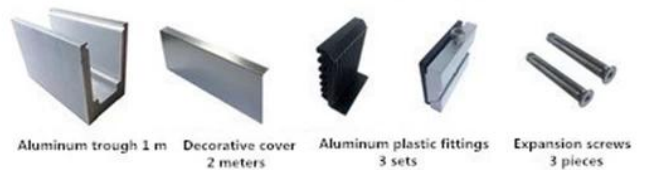

1 m aluminium groove contains the following accessories (excluding glass)

LCH-B02

16 mm to 17.52 mm tempered glass

1 m aluminium groove contains the following accessories (excluding glass)

LCH-C01/A02: without/with cladding for use with 12mm to 13.14mm glass

LCH-C01

12 mm to 13.14 mm tempered glass

1 m aluminium groove contains the following accessories (excluding glass)

LCH-C02

12 mm to 13.14 mm tempered glass

1 m aluminium groove contains the following accessories (excluding glass)

LCH-D01/A02: without/with cladding for use with 12mm to 13.14mm glass

LCH-D01

12 mm to 13.14 mm tempered glass

1 m aluminium groove contains the following accessories (excluding glass)

Aluminum trough 1 m

Waterproof tape 2 meters

Aluminum plastic fittings 3 sets

Expansion screws 3 pieces

LCH-D02

12 mm to 13.14 mm tempered glass

1 m aluminium groove contains the following accessories (excluding glass)

Aluminum trough 1 m