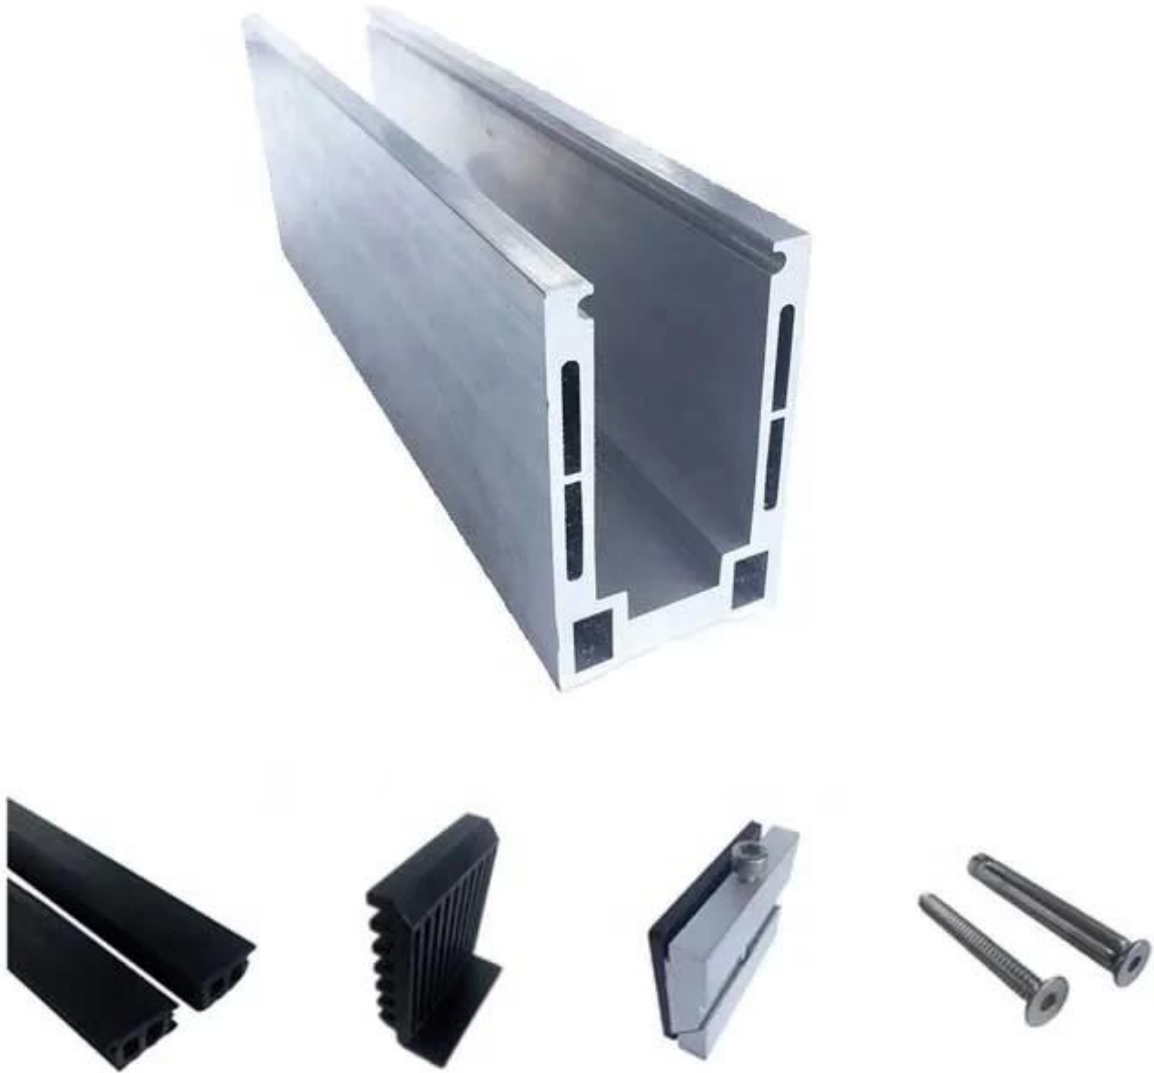

Aluminium Security Balustrades Aluminum Metal Frameless Profile U Channel Clamp Glass Railing

Aluminum Glass Railing specifications:

RAILING PART - BASEMENT	MATERIAL	DIMENSION(MM)	SURFACE FINISHED	SUITED GLASS THICKNESS (MM)
U Channel / U Profile	Aluminum Alloy	102*62	Anodizing / Spray Paint	12-13.52
		102*67		8+1.52+8
		102*70.5		10+1.52+10
Inside System & Bolt	3 or 4 meters per length			
Verhous	SUS 304 / SUS 316	102	Brushed / Mirror	/
Kumi	Muovi	Eri	Musta	Kaikki

Aluminum Base U Profile for Glass Railing in Black Color:

Saatavilla Models:

LCH-A01/A02: without/with cladding for use with 20mm to 21.52mm glass

LCH-A01

20 mm to 21.52 mm tempered glass

1 m aluminium groove contains the following accessories (excluding glass)

Aluminum trough 1 m Waterproof tape 2 meters Aluminum plastic fittings 3 sets Expansion screws 3 pieces

LCH-A02

20 mm to 21.52 mm tempered glass

1 m aluminium groove contains the following accessories (excluding glass)

Aluminum trough 1 m Decorative cover 2 meters Aluminum plastic fittings 3 sets Expansion screws 3 pieces

LCH-B01/A02: without/with cladding for use with 16mm to 17.52mm glass

LCH-B01

16 mm to 17.52 mm tempered glass