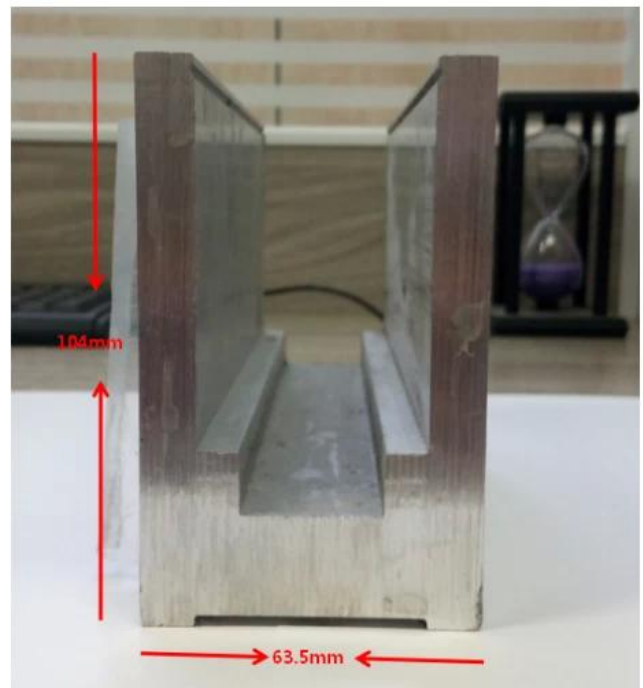

Waterproof tape 2 meters

Aluminum plastic fittings 3 sets

Expansion screws 3 pieces

LCH-D02

12 mm to 13.14 mm tempered glass

1 m aluminium groove contains the following accessories (excluding glass)

Aluminum trough 1 m

Small profile: for glass thickness 10-12.76mm

Big profile: for glass thickness 20-30mm

SLOT TUBE HANDRAIL:

FAQ

1. Are you factory?

Yes, we are factory.

2. Do you offer free samples?

Yes, we offer free samples, but customers need to pay express charges.