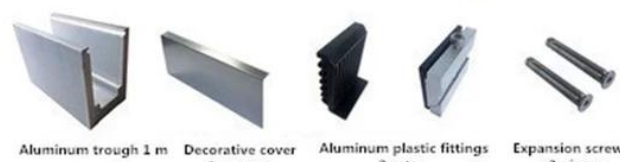

Aluminium Security Balustrades Aluminum Metal Frameless Profile U Channel Clamp Glass Railing

Aluminum Glass Railing specifications:

RAILING PART - BASEMENT	MATERIAL	DIMENSION(MM)	SURFACE FINISHED	SUITED GLASS THICKNESS (MM)
U Channel / U Profile	Aluminum Alloy	102*62	Anodizing / Spray Paint	12-13.52
		102*67		8+1.52+8
		102*70.5		10+1.52+10
Inside System & Bolt	3 or 4 meters per length			
Verhous	SUS 304 / SUS 316	102	Brushed / Mirror	/
Kumi	Muovi	Eri	Musta	Kaikki

Aluminum Base U Profile for Glass Railing in Black Color:

Saatavilla Models:

LCH-A01/A02: without/with cladding for use with 20mm to 21.52mm glass

LCH-A01

20 mm to 21.52 mm tempered glass

1 m aluminium groove contains the following accessories (excluding glass)

Aluminum trough 1 m Waterproof tape 2 meters Aluminum plastic fittings 3 sets Expansion screws 3 pieces

LCH-A02

20 mm to 21.52 mm tempered glass

1 m aluminium groove contains the following accessories (excluding glass)

Aluminum trough 1 m Decorative cover 2 meters Aluminum plastic fittings 3 sets Expansion screws 3 pieces

LCH-B01/A02: without/with cladding for use with 16mm to 17.52mm glass

LCH-B01

16 mm to 17.52 mm tempered glass