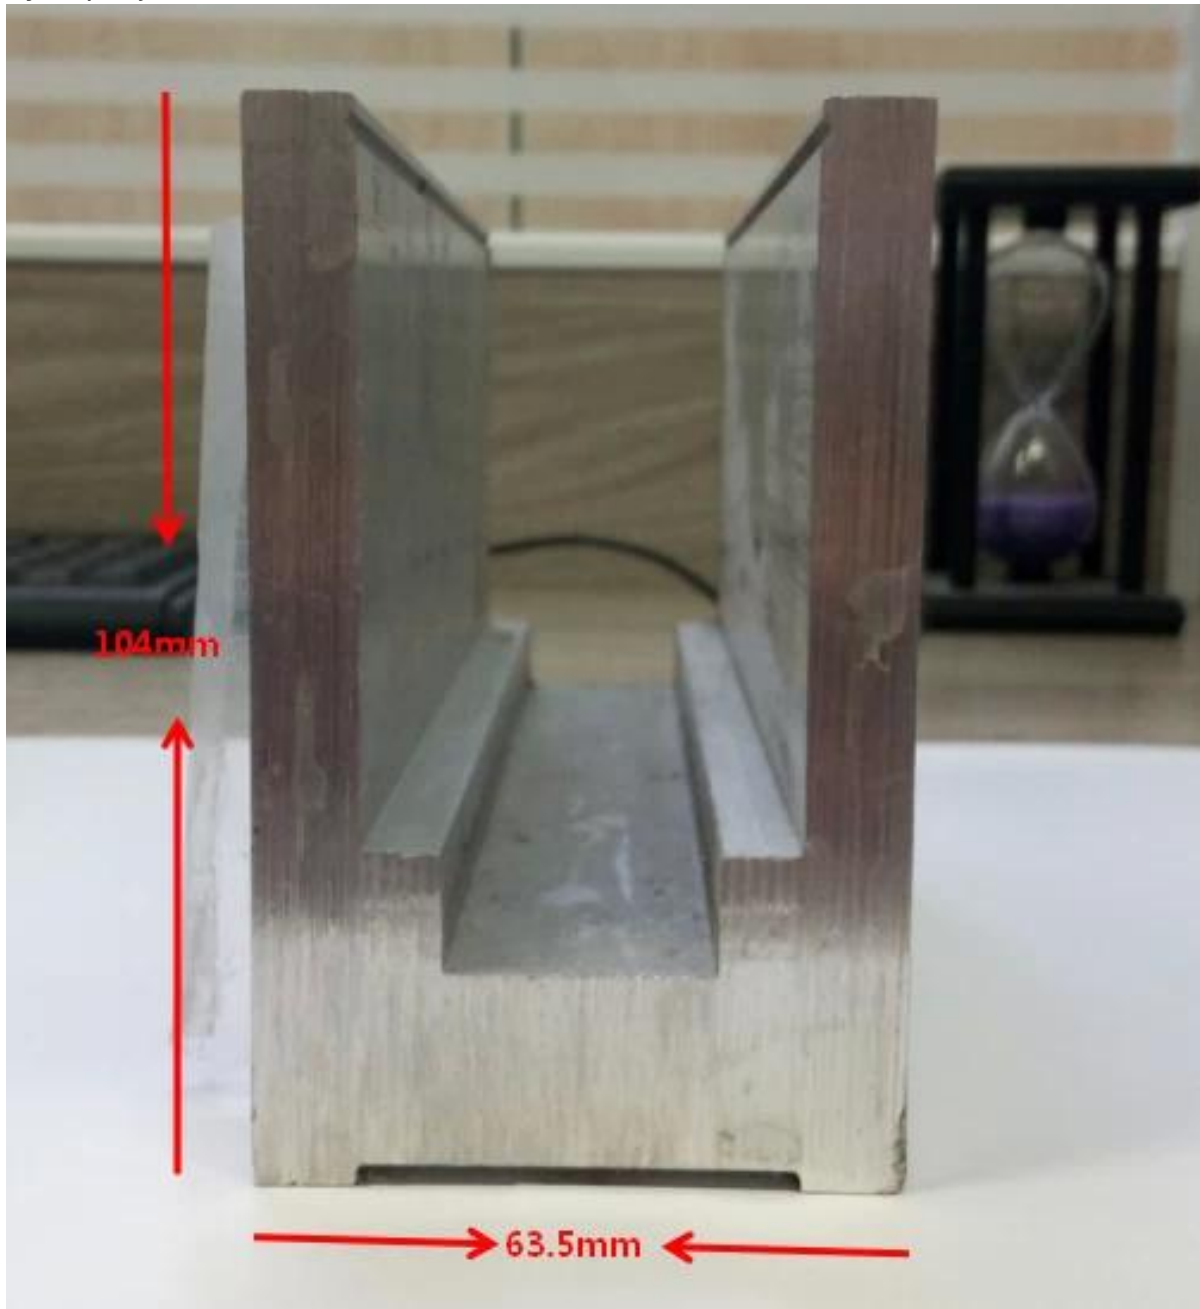

U-TOP CHANNEL

- Made of stainless steel 316L
- For use with 10-12mm glass
- ϕ 25.4mm
- 5.8m per length, or as per your requirement

U-TOP CHANNEL

- Made of stainless steel 316L
- For use with 10-12mm glass
- 25x20mm,
- 5.8m per length, or as per your requirement

Tiedot

Syvä pohja u-kanava 1½ tuuman lasi

Alumimun U channel for 12mm glass

u channel: 25*80mm
rubber channel: 15*70mm

A set of U channel:
-aluminum channel
-rubber channel
-screws fixing into ground

bottom view

top view

side view

Syvä pohja u-kanava 5/8 tuuma - 3/4 tuuman (15-19mm) lasi

Pyöreä muoto matala top u-kanava ja varusteet 1/2 tuuman lasi

Round Slot Handrail Tube
SS 316L ϕ 25.4mm
5.8m per length

90° corner connector