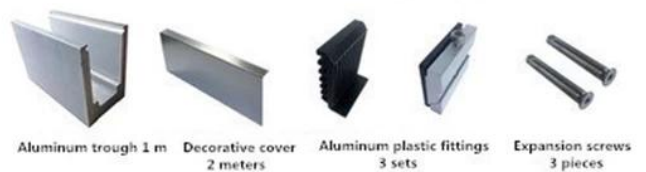

1 m aluminium groove contains the following accessories (excluding glass)

LCH-B02

16 mm to 17.52 mm tempered glass

1 m aluminium groove contains the following accessories (excluding glass)

LCH-C01 / A02: ilman päällystettä käytettäväksi 12-13,14 mm lasilla

LCH-C01

12 mm to 13.14 mm tempered glass

1 m aluminium groove contains the following accessories (excluding glass)

LCH-C02

12 mm to 13.14 mm tempered glass

1 m aluminium groove contains the following accessories (excluding glass)

LCH-D01 / A02: ilman päällystettä, käytettäväksi 12-13,14 mm lasilla

LCH-D01

12 mm to 13.14 mm tempered glass

1 m aluminium groove contains the following accessories (excluding glass)

Aluminum trough 1 m

Waterproof tape 2 meters

Aluminum plastic fittings 3 sets

Expansion screws 3 pieces

LCH-D02

12 mm to 13.14 mm tempered glass

1 m aluminium groove contains the following accessories (excluding glass)

Aluminum trough 1 m

Decorative cover 2 meters