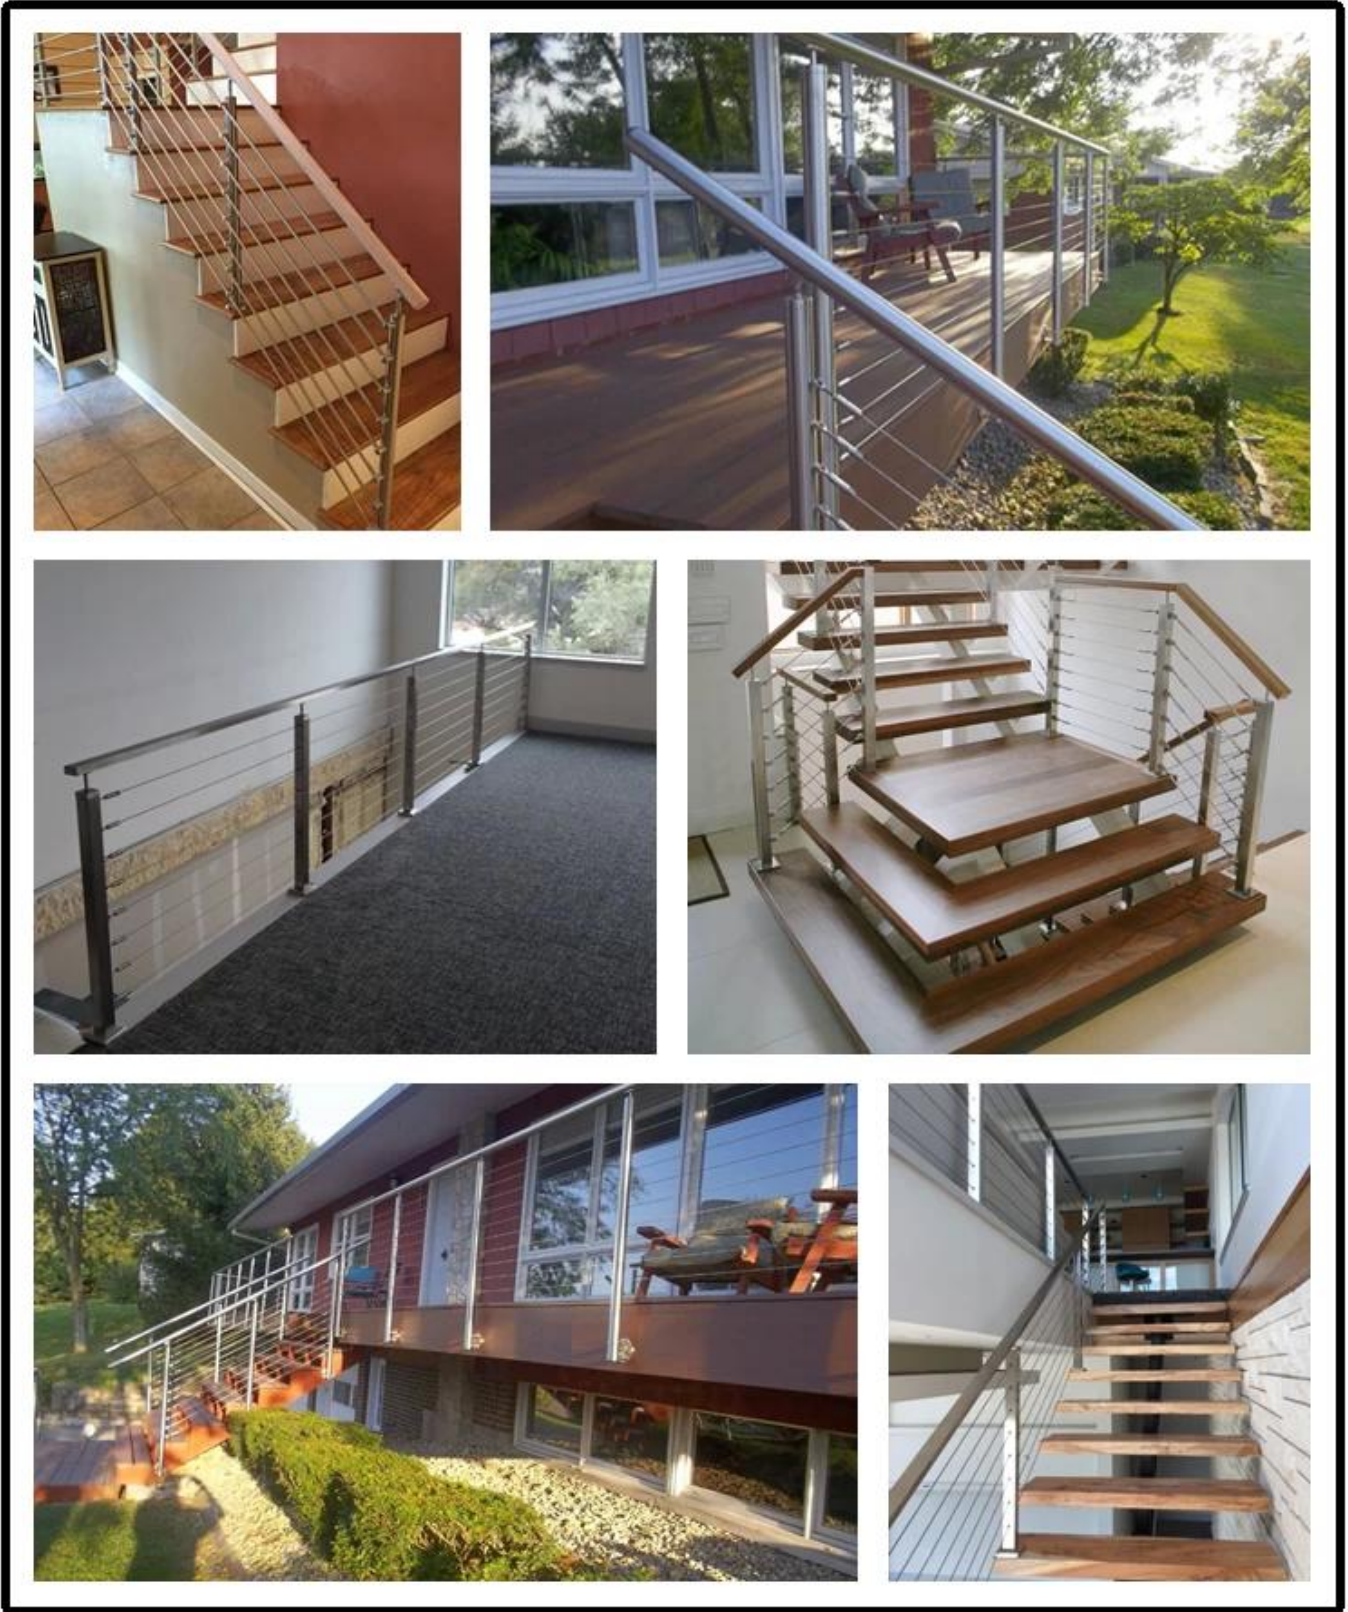

Jos haluat lisätietoja, ota meihin yhteyttä.

Wendy Zhang

WhatsApp/HP: 8615989339827

Sähköposti:sales04@launch-china.cn