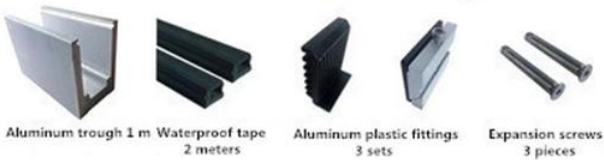

Aluminium U-kanava 12mm lasi

KEBIL 科比奥®

Alumiini U-kanavan asennus

installation

Muut mallit Aluminium U-kanava Voit kiinnostaa

LCH-C01

12 mm to 13.14 mm tempered glass

1 m aluminium groove contains the following accessories (excluding glass)

LCH-C02

12 mm to 13.14 mm tempered glass

1 m aluminium groove contains the following accessories (excluding glass)

LCH-D01

12 mm to 13.14 mm tempered glass

1 m aluminium groove contains the following accessories (excluding glass)

Aluminum trough 1 m Waterproof tape 2 meters Aluminum plastic fittings 3 sets Expansion screws 3 pieces

LCH-D02

12 mm to 13.14 mm tempered glass

1 m aluminium groove contains the following accessories (excluding glass)