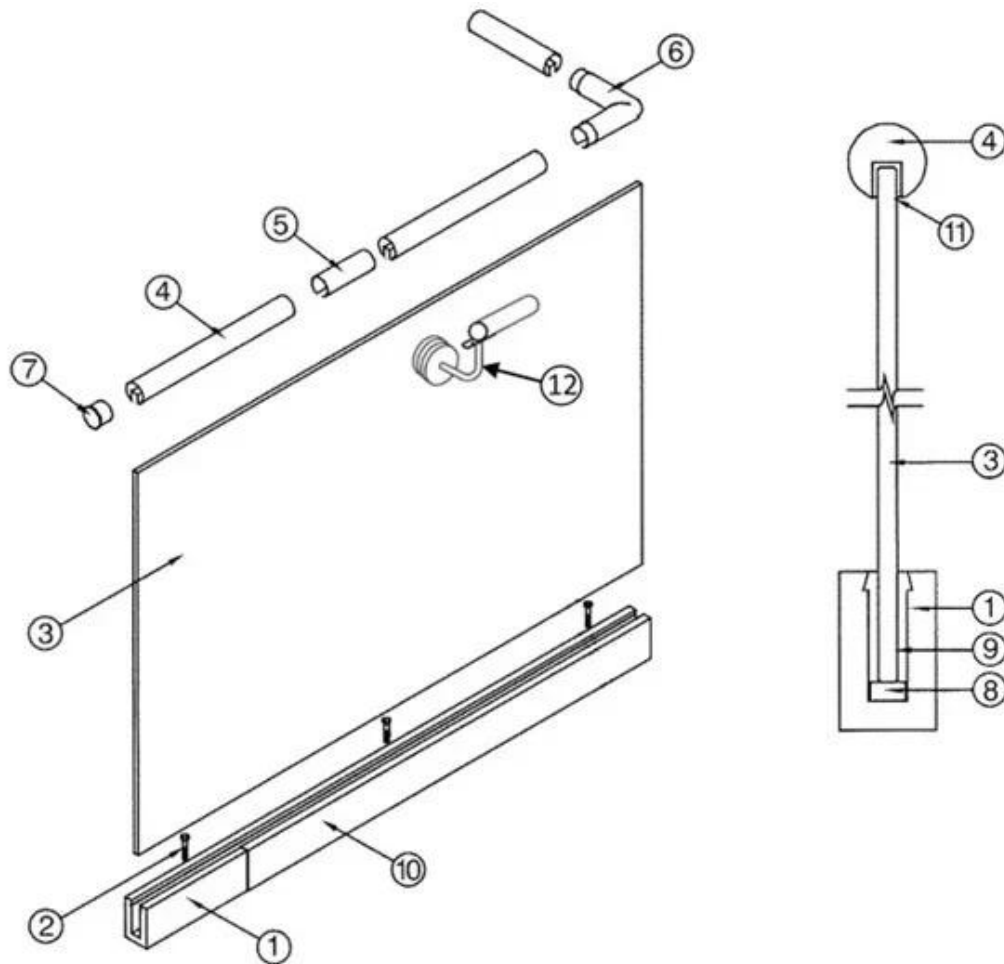

1. Aluminum Railing Base	7. End Cap
2. Stainless Cap Screw	8. Setting Block
3. ½" Tempered Float Glass	9. Expansive Cement
4. Top Rail	10. Cladding
5. Splice	11. Protective Insert
6. Corner fitting (Horizontal Shown Vertical Also Available)	12. Handrail Brackets and Fittings Also Available

Ottaa yhteyttä

Kiitos vierailusta ! Kaikki kysymykset tai kysely, jätä viesti. Palaa sinuun 24 tunnin kuluessa.

Kaikki kiireelliset tutkimukset, ota yhteyttä alla:

-Contact: Wendy

-Mail: sales04@launch-china.cn

-Office: (86-755) 86037559

-MOB / Whats App: 0086-15989339827