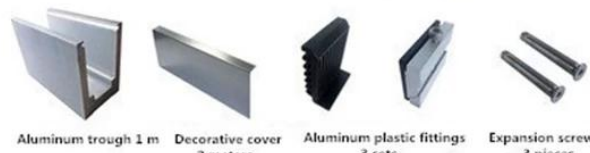

Aluminum trough 1 m Decorative cover 2 meters Aluminum plastic fittings 3 sets Expansion screws 3 pieces

LCH-B01

16 mm to 17.52 mm tempered glass

1 m aluminium groove contains the following accessories (excluding glass)

Aluminum trough 1 m Waterproof tape 2 meters Aluminum plastic fittings 3 sets Expansion screws 3 pieces

LCH-B02

16 mm to 17.52 mm tempered glass

1 m aluminium groove contains the following accessories (excluding glass)

Aluminum trough 1 m Decorative cover 2 meters Aluminum plastic fittings 3 sets Expansion screws 3 pieces

LCH-A01

20 mm to 21.52 mm tempered glass

1 m aluminium groove contains the following accessories (excluding glass)

Aluminum trough 1 m Waterproof tape 2 meters Aluminum plastic fittings 3 sets Expansion screws 3 pieces

LCH-A02

20 mm to 21.52 mm tempered glass

1 m aluminium groove contains the following accessories (excluding glass)