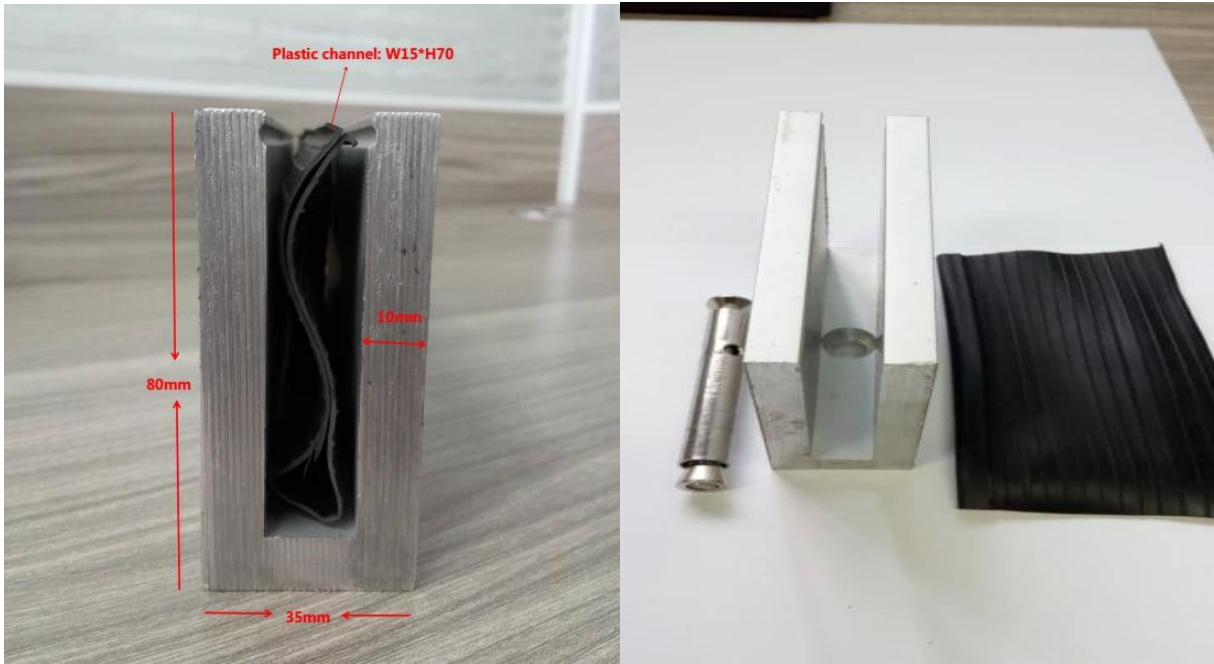

Alumiini U-kanavan asennus