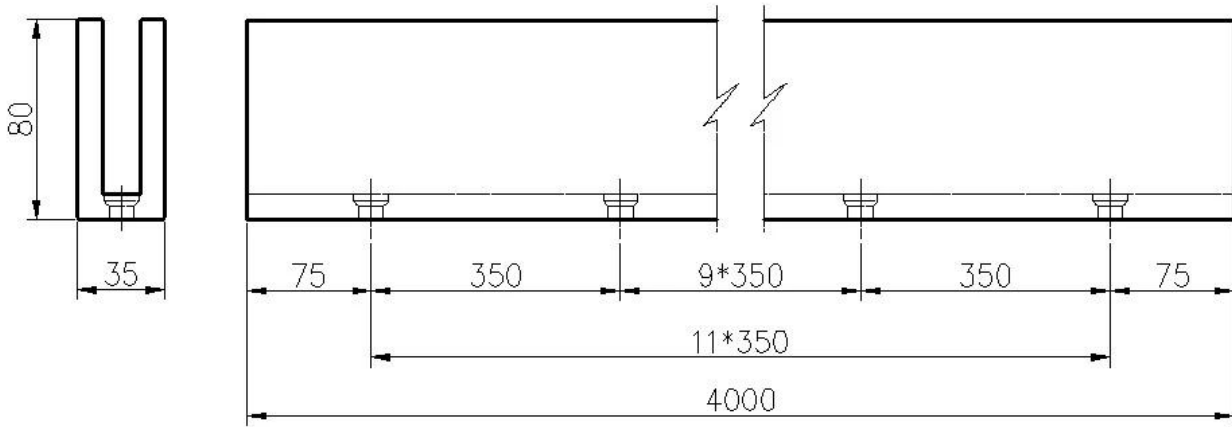

Alumiini U-kanavan asennus