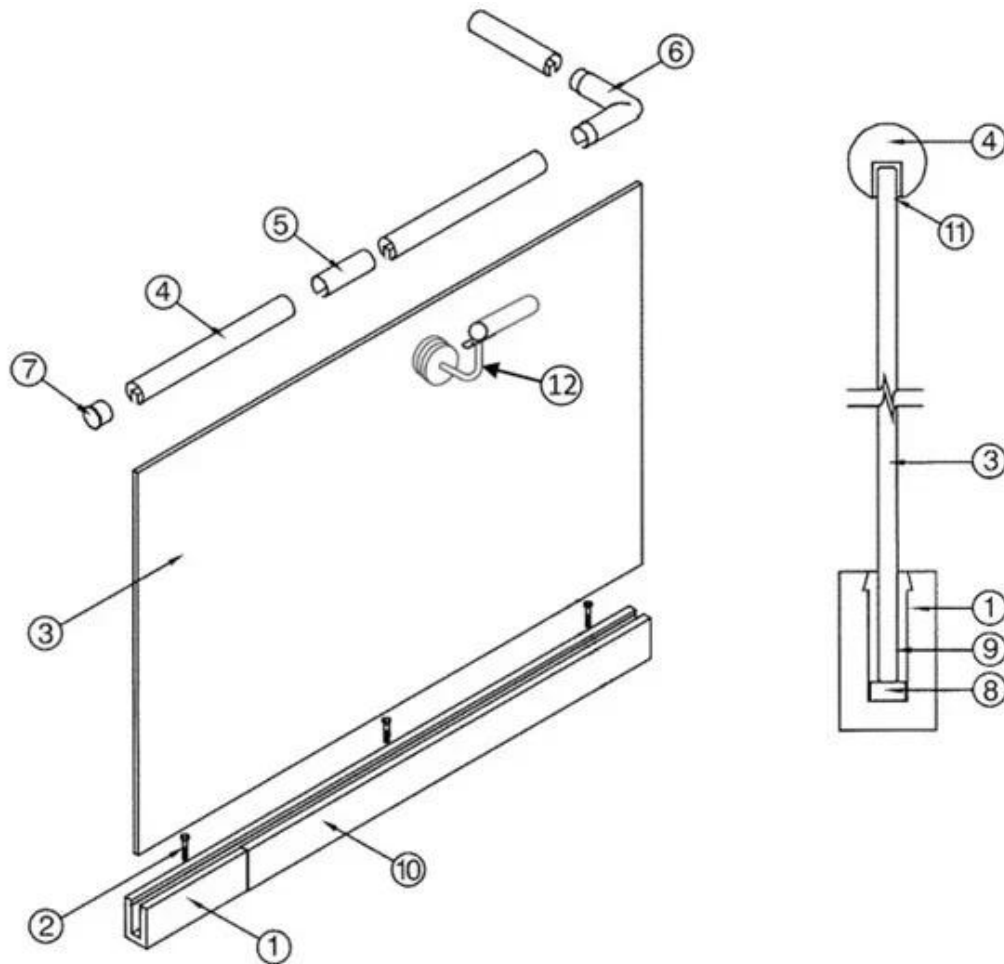

Aluminum trough 1 m

Decorative cover 2 meters

Aluminum plastic fittings 3 sets

Expansion screws 3 pieces

LCH-A01

20 mm to 21.52 mm tempered glass

1 m aluminium groove contains the following accessories (excluding glass)

Aluminum trough 1 m

Waterproof tape 2 meters

Aluminum plastic fittings 3 sets

Expansion screws 3 pieces

LCH-A02

20 mm to 21.52 mm tempered glass

1 m aluminium groove contains the following accessories (excluding glass)

Aluminum trough 1 m

Decorative cover 2 meters

Aluminum plastic fittings 3 sets

Expansion screws 3 pieces

Alumnum U Channel Dising Project Valokuvat

Aluminium U Channel Pack

LiittyväTuotteet- Ruostumaton teräs C-kanavainen lasi Kaiteet

- | | |
|--|--|
| 1. Aluminum Railing Base | 7. End Cap |
| 2. Stainless Cap Screw | 8. Setting Block |
| 3. ½" Tempered Float Glass | 9. Expansive Cement |
| 4. Top Rail | 10. Cladding |
| 5. Splice | 11. Protective Insert |
| 6. Corner fitting
(Horizontal Shown Vertical
Also Available) | 12. Handrail Brackets and Fittings
Also Available |