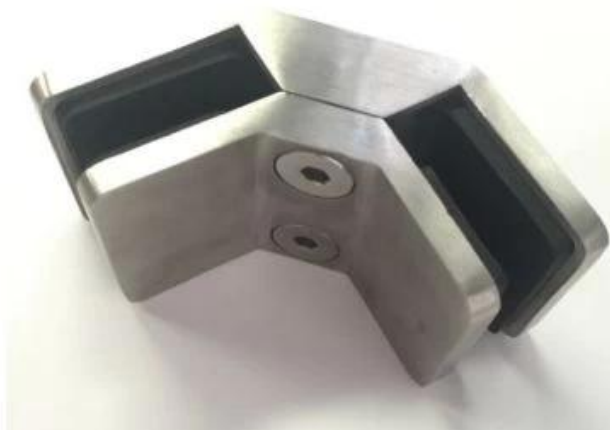

Glass Hinge

KEBIL 科比奥®

Glass to glass hinge

Glass to wall hinge

Glass to round post hinge

Glass Latch

KEBIL 科比奥®

Glass to glass latch 180 degree

Glass to glass latch 90 degree

Glass to wall/square post latch

3, Karkaistulasi-Lasipaksuus10-12mmvartenspiltti

4, LasipuristinjlleksuojataThelasi-

180° glass to glass clamp

90° glass to glass clamp

90° glass to wall clamp

5, Slotted Top Rail (neliö / pyöreä) ja tarvikkeet 12 mm paksuiseen lasiin

KEBIL 科比奥® SHENZHEN LAUNCH CO.LTD
LAUNCH INTERNATIONAL LIMITED

Dia25.4mm slotted handrail tube
14x14mm groove

180 degree joiner

90 degree joiner

wall-rail joiner

end cap

25x20mm slotted handrail tube
14x14mm groove

KEBIL 科比奥®

180 degree joiner

90 degree joiner

wall-rail joiner

vertical adjustable joiner