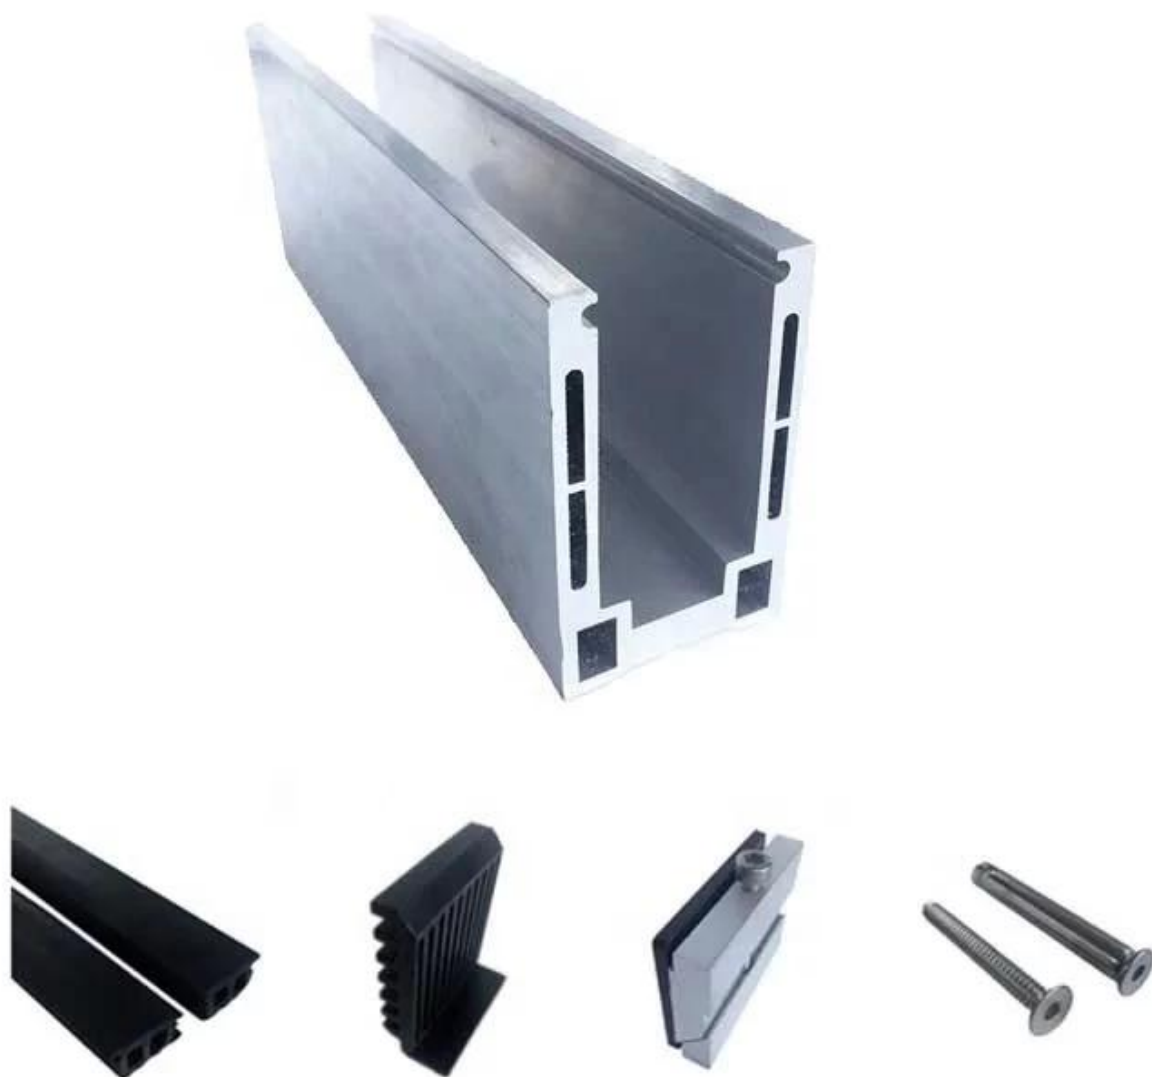

Kehyksetön kaide rautatie alumiini U-kanava lasi kaide laitteisto

1m aluminum channel contains the following accessories

Waterproof tape
2 meters

Aluminum and plastic fittings
3 sets

Expansion bolts
3 pieces

Alumiinipohja U-profililä lasikaiteiden kaiteelle, musta väri:

Saatavilla Mallit:

LCH-A01 / A02: ilman verhoa / verholla käytettäväksi 20-21,52 mm lasin kanssa

LCH-A01

20 mm to 21.52 mm tempered glass

1 m aluminium groove contains the following accessories (excluding glass)

Aluminum trough 1 m Waterproof tape 2 meters Aluminum plastic fittings 3 sets Expansion screws 3 pieces

LCH-A02

20 mm to 21.52 mm tempered glass

1 m aluminium groove contains the following accessories (excluding glass)