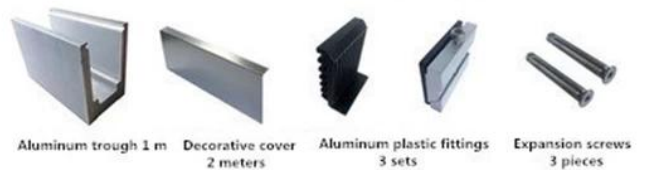

1 m aluminium groove contains the following accessories (excluding glass)

LCH-B02

16 mm to 17.52 mm tempered glass

1 m aluminium groove contains the following accessories (excluding glass)

LCH-C01 / A02: ilman verhoa / verholla käytettäväksi 12-13,14 mm lasin kanssa

LCH-C01

12 mm to 13.14 mm tempered glass

1 m aluminium groove contains the following accessories (excluding glass)

LCH-C02

12 mm to 13.14 mm tempered glass

1 m aluminium groove contains the following accessories (excluding glass)

LCH-D01 / A02: ilman verhoa / verholla käytettäväksi 12-13,14 mm lasin kanssa

LCH-D01

12 mm to 13.14 mm tempered glass

1 m aluminium groove contains the following accessories (excluding glass)

Aluminum trough 1 m

Waterproof tape 2 meters

Aluminum plastic fittings 3 sets

Expansion screws 3 pieces

LCH-D02

12 mm to 13.14 mm tempered glass

1 m aluminium groove contains the following accessories (excluding glass)

Aluminum trough 1 m