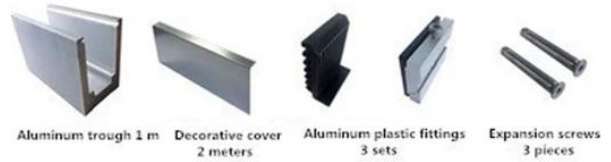

### LCH-B01

16 mm to 17.52 mm tempered glass

1 m aluminium groove contains the following accessories (excluding glass)

Aluminum trough 1 m

Waterproof tape 2 meters

Aluminum plastic fittings 3 sets

Expansion screws 3 pieces

### LCH-B02

16 mm to 17.52 mm tempered glass

1 m aluminium groove contains the following accessories (excluding glass)

Aluminum trough 1 m

Decorative cover 2 meters

Aluminum plastic fittings 3 sets

Expansion screws 3 pieces

LCH-A01

20 mm to 21.52 mm tempered glass

1 m aluminium groove contains the following accessories (excluding glass)

LCH-A02

20 mm to 21.52 mm tempered glass

1 m aluminium groove contains the following accessories (excluding glass)