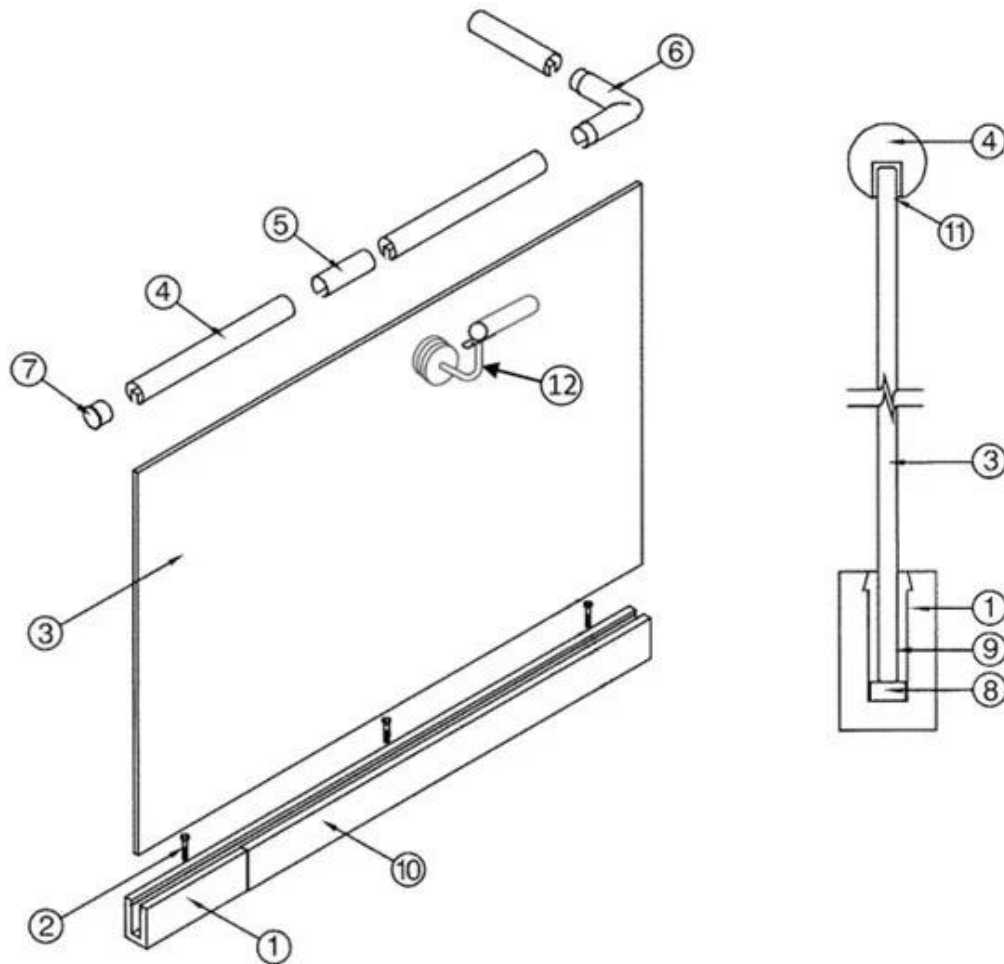

### LCH-B02

16 mm to 17.52 mm tempered glass

1 m aluminium groove contains the following accessories (excluding glass)

Aluminum trough 1 m

Decorative cover 2 meters

Aluminum plastic fittings 3 sets

Expansion screws 3 pieces

LCH-A01

20 mm to 21.52 mm tempered glass

1 m aluminium groove contains the following accessories (excluding glass)

LCH-A02

20 mm to 21.52 mm tempered glass

1 m aluminium groove contains the following accessories (excluding glass)

## Alumnum U Channel Dising Project Valokuvat

Aluminium U Channel Pack

Liittyvät Tuotteet- Ruostumaton teräs C-kanavainen lasi Kaiteet

**KEBIL** 科比奥® SHENZHEN LAUNCH CO.LTD  
LAUNCH INTERNATIONAL LIMITED

- |  |  |
|--|--|
| 1. Aluminum Railing Base   | 7. End Cap   |
| 2. Stainless Cap Screw   | 8. Setting Block                                     |
| 3. ½" Tempered Float Glass   | 9. Expansive Cement                                  |
| 4. Top Rail  | 10. Cladding   |
| 5. Splice  | 11. Protective Insert                                |
| 6. Corner fitting<br>(Horizontal Shown Vertical<br>Also Available) | 12. Handrail Brackets and Fittings<br>Also Available |