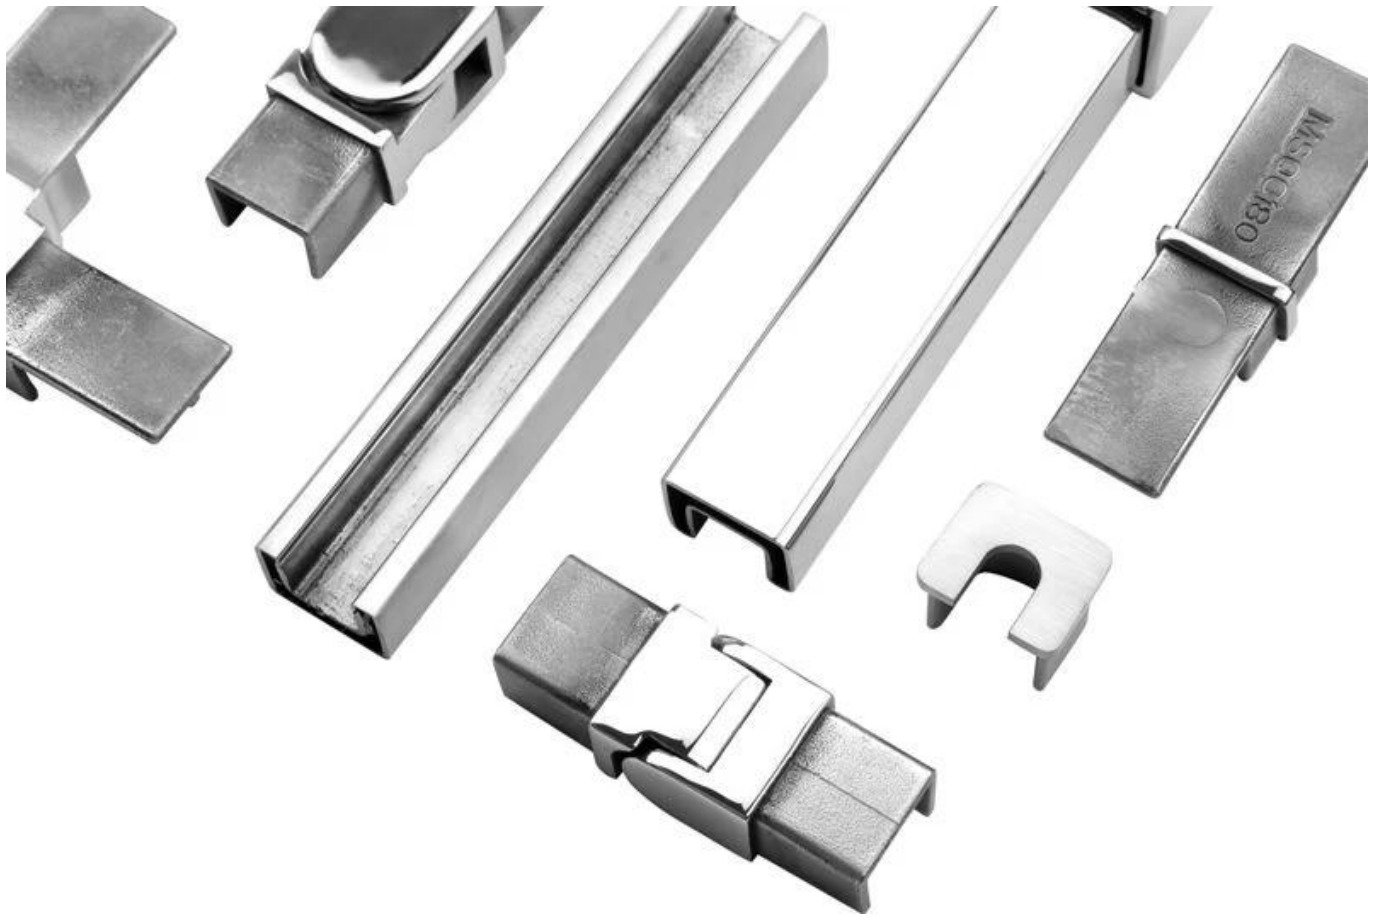

Waterproof tape 2 meters

Aluminum plastic fittings 3 sets

Expansion screws 3 pieces

LCH-D02

12 mm to 13.14 mm tempered glass

1 m aluminium groove contains the following accessories (excluding glass)

Aluminum trough 1 m

Decorative cover 2 meters

Aluminum plastic fittings 3 sets

Expansion screws 3 pieces

Massatuotanto ja pakkaus

Lisää tyyppisiä alumiini U-kanava lasikaileille:

Small profile: for glass thickness 10-12.76mm

Big profile: for glass thickness 20-30mm

Slot Tube KandRail:

KEBIL 科比奥®

- | | |
|--|--|
| 1. Aluminum Railing Base | 7. End Cap |
| 2. Stainless Cap Screw | 8. Setting Block |
| 3. 1/2" Tempered Float Glass | 9. Expansive Cement |
| 4. Top Rail | 10. Cladding |
| 5. Splice | 11. Protective Insert |
| 6. Corner fitting
(Horizontal Shown Vertical
Also Available) | 12. Handrail Brackets and Fittings
Also Available |