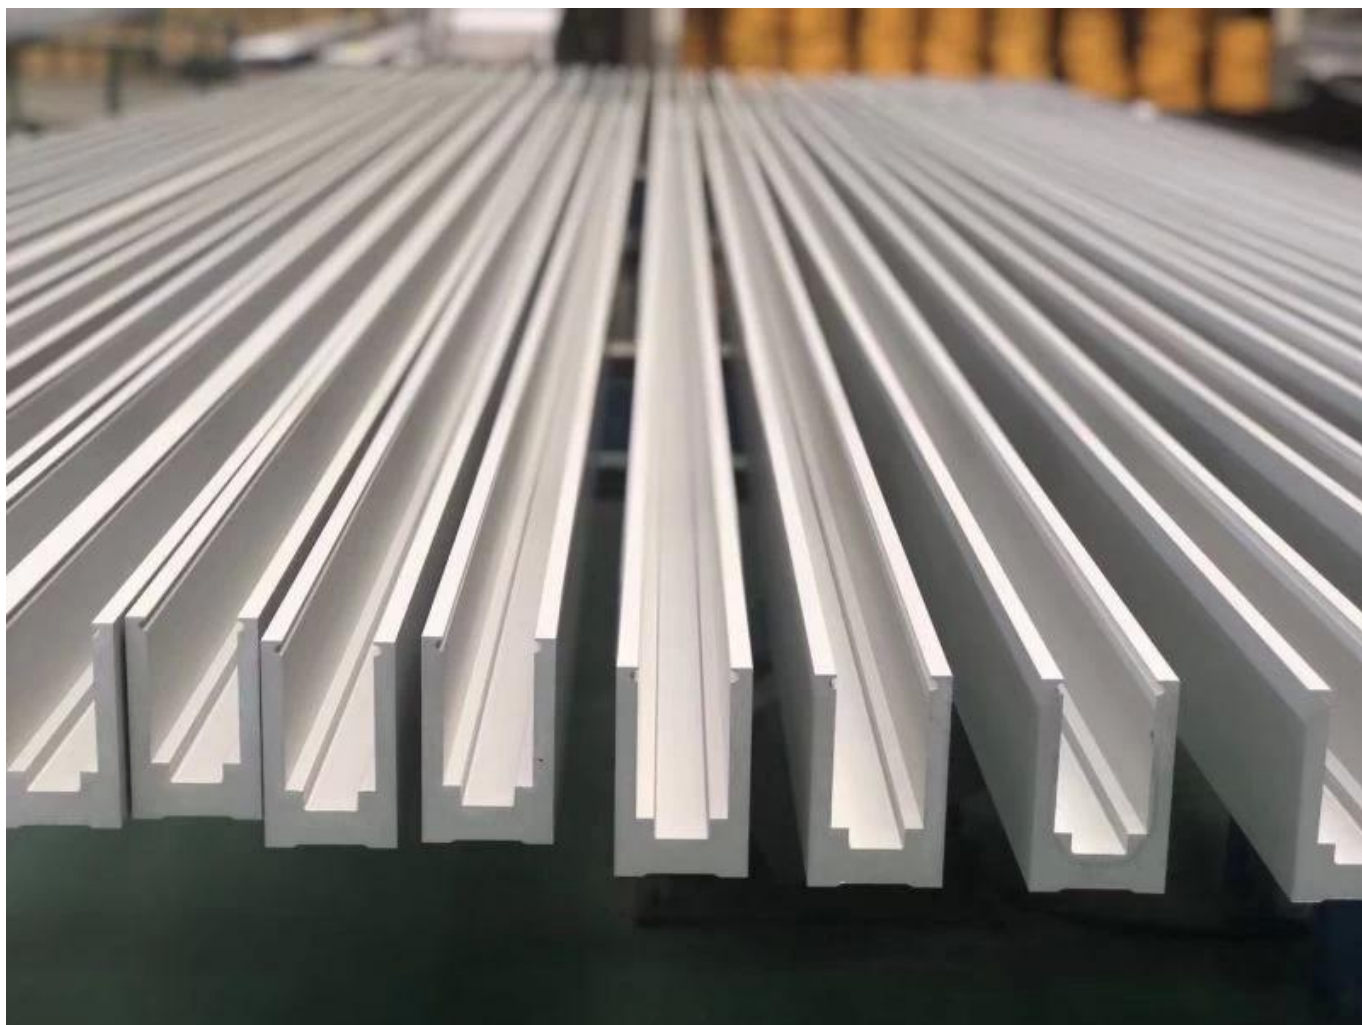

Decorative cover 2 meters

Aluminum plastic fittings 3 sets

Expansion screws 3 pieces

Massatuotanto ja pakkaus

Lisää tyyppisiä alumiini U-kanava lasikaileille:

Small profile: for glass thickness 10-12.76mm

Big profile: for glass thickness 20-30mm