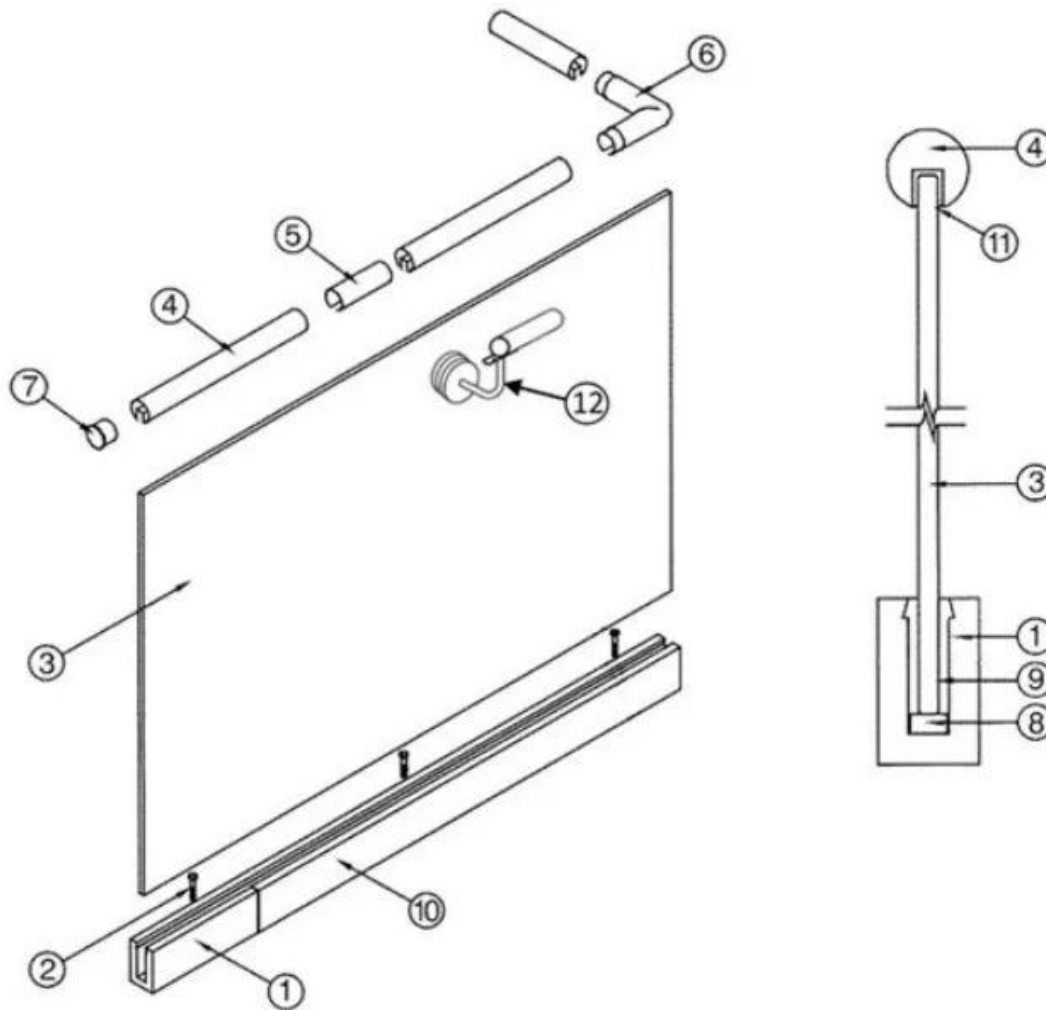

1. Aluminum Railing Base	7. End Cap
2. Stainless Cap Screw	8. Setting Block
3. 1/2" Tempered Float Glass	9. Expansive Cement
4. Top Rail	10. Cladding
5. Splice	11. Protective Insert
6. Corner fitting (Horizontal Shown Vertical Also Available)	12. Handrail Brackets and Fittings Also Available

Ota yhteyttä nyt nyt:

Frank fang

Sähköposti: sales02@launch-china.cn

Mobile / WhatsApp: [+8615906261741](tel:+8615906261741)