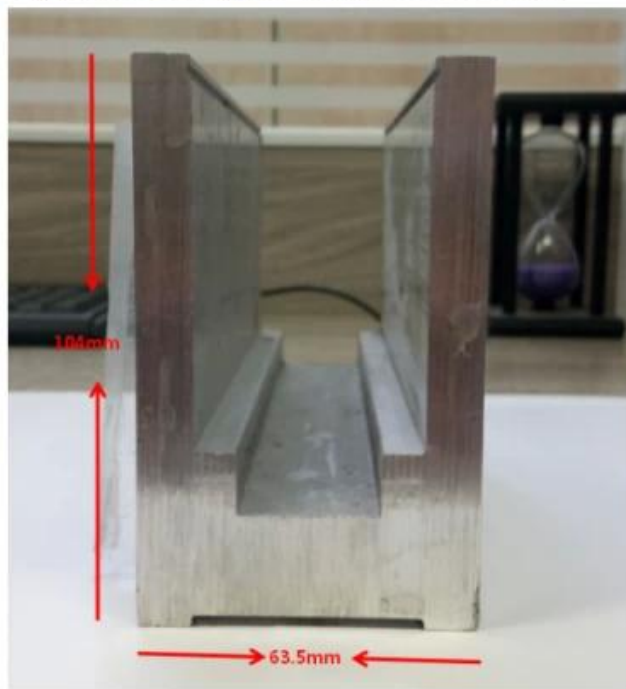

Waterproof tape 2 meters

Aluminum plastic fittings 3 sets

Expansion screws 3 pieces

LCH-D02

12 mm to 13.14 mm tempered glass

1 m aluminium groove contains the following accessories (excluding glass)

Aluminum trough 1 m

Decorative cover 2 meters

Aluminum plastic fittings 3 sets

Expansion screws 3 pieces

Massatuotanto ja pakkaus

Lisää tyyppisiä alumiini U-kanava lasikaileille:

Small profile: for glass thickness 10-12.76mm

Big profile: for glass thickness 20-30mm