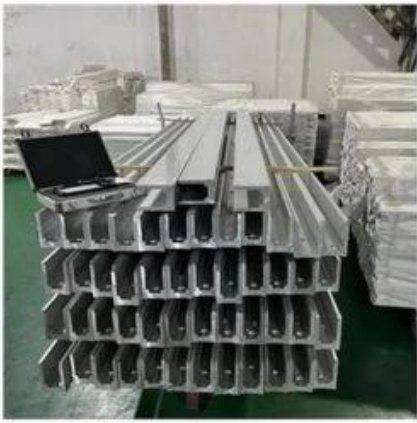

Waterproof tape 2 meters

Aluminum plastic fittings 3 sets

Expansion screws 3 pieces

LCH-D02

12 mm to 13.14 mm tempered glass

1 m aluminium groove contains the following accessories (excluding glass)

Aluminum trough 1 m

Decorative cover 2 meters

Aluminum plastic fittings 3 sets

Expansion screws 3 pieces

Massatuotanto ja pakkaus

Lisää tyyppisiä alumiini U-kanava lasikaileille:

Small profile: for glass thickness 10-12.76mm

Big profile: for glass thickness 20-30mm