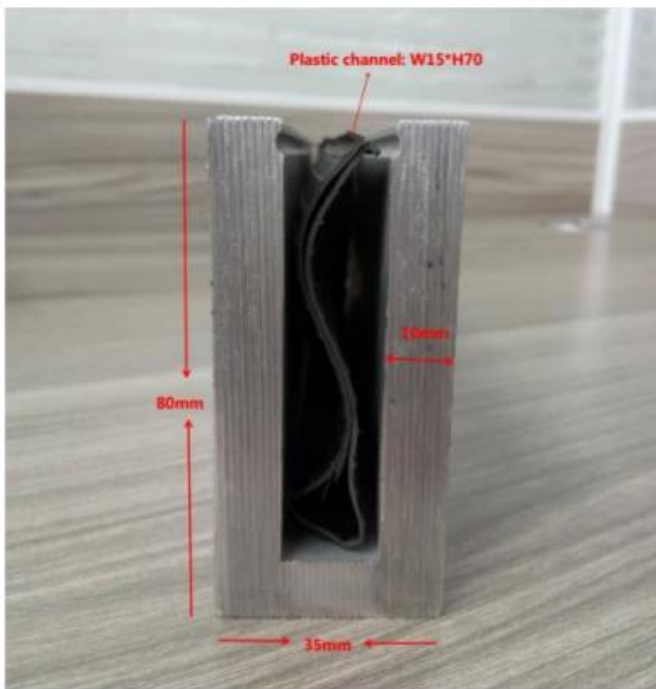

Waterproof tape 2 meters

Aluminum plastic fittings 3 sets

Expansion screws 3 pieces

LCH-D02

12 mm to 13.14 mm tempered glass

1 m aluminium groove contains the following accessories (excluding glass)

Aluminum trough 1 m

Decorative cover 2 meters

Aluminum plastic fittings 3 sets

Expansion screws 3 pieces

Massatuotanto ja pakkaus

Lisää tyyppisiä alumiini U-kanava lasikaileille:

Small profile: for glass thickness 10-12.76mm

Big profile: for glass thickness 20-30mm