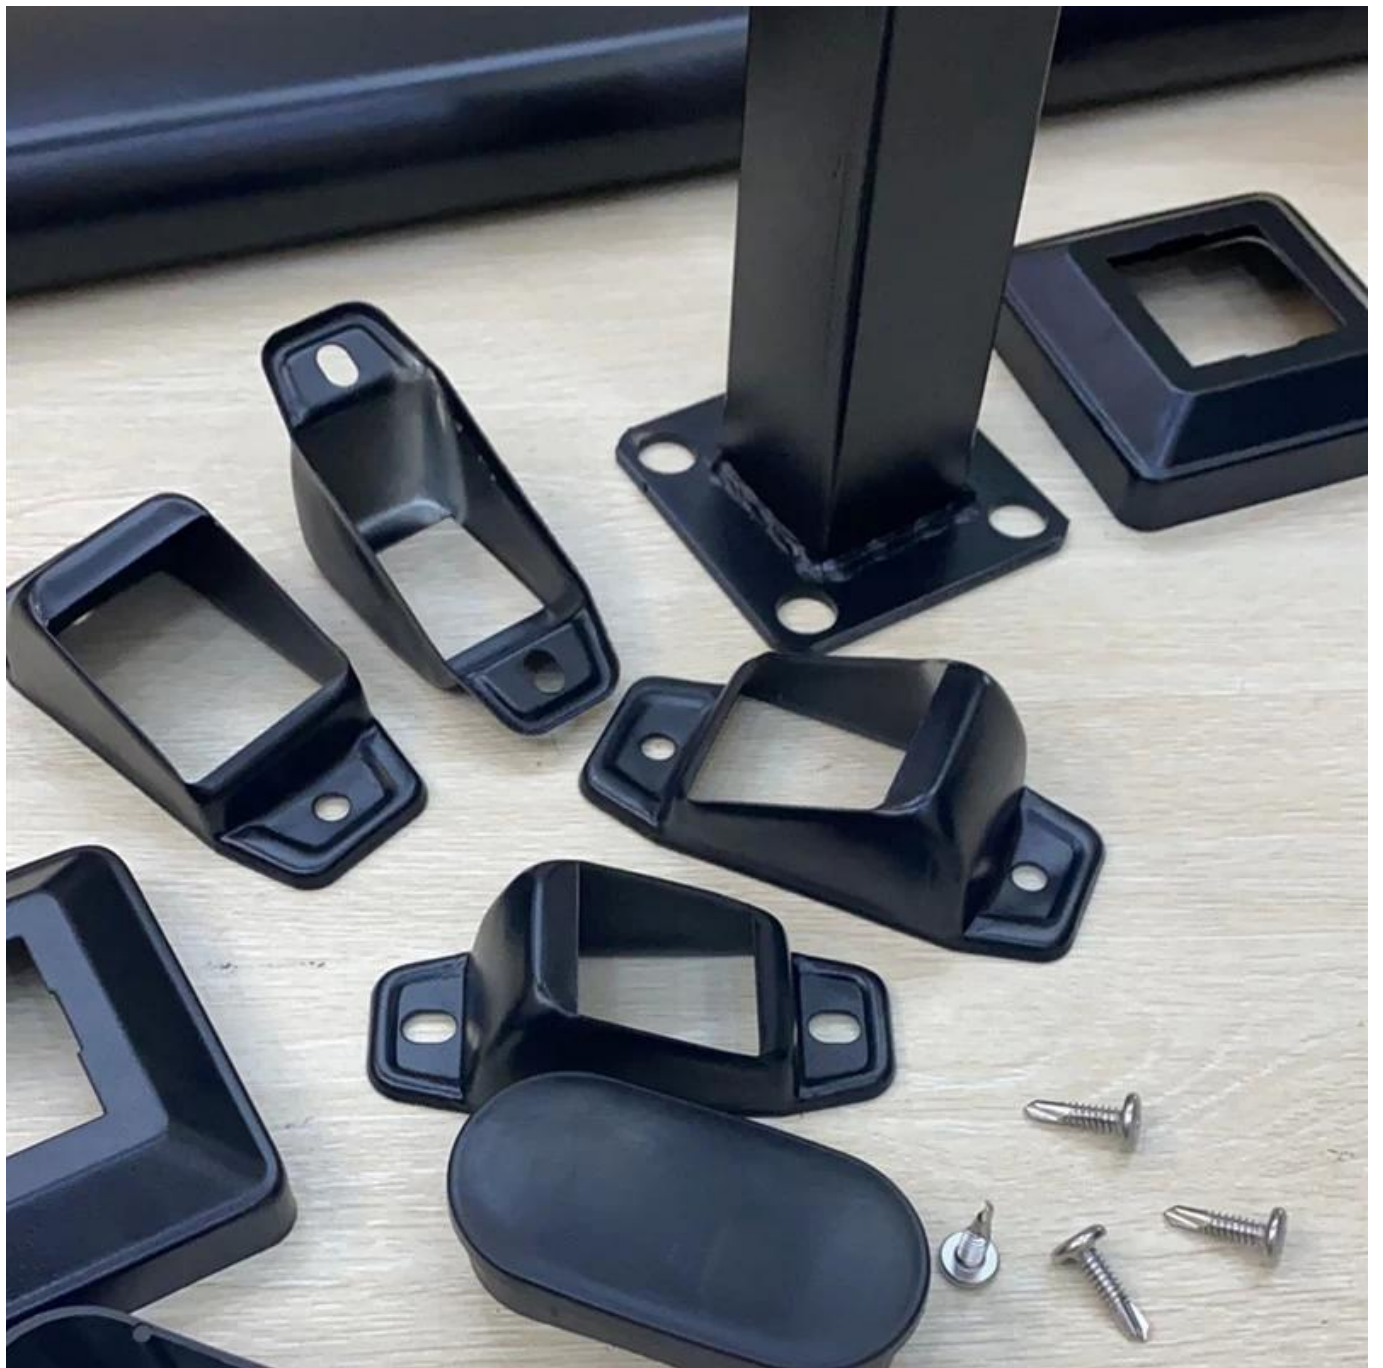

### Galvanized Steel Railings

More sizes available-

Item	Specs.	Shape	Remark	Item	Specs.	Shape	Remark	Item	Specs. (mm)	Shape	Remark
Handrail (mm)	80x40		optional	Main Post	40x40 50x50		optional	Connector (middle/bottom rail to post)	32x32 40x40 40x30 50x50		optional
	60x30			Middle/Bottom rail	32x32 35x35 40x40 45x45			water-proof sleeves ( for small vertical post)	19x19 16x16 22x22 25x25		
	70x30				40x30				25x12 28x20		
	93x45			Small vertical post	19x19 16x16 22x22 25x25			Rivet screw	M6x15		
	80x40				25x12			corner connector (handrail to handrail to post)	80x40/40		
	80x40				28x20			T shape connector	80x40/40		
	60x40				25x18			post to handrail connector	80x40		
	60x60				Φ22			Handrail connection cover	80x40		
	50x50			Middle/Bottom slot rail	32x32 35x35			Main post base plate	40x40		
	60x40				40x30			Main post base cover	40x40		
								handrail cap	80x40		