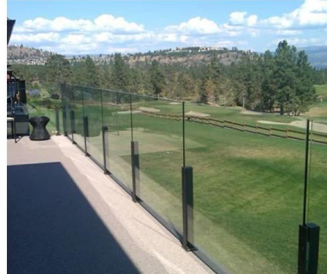

## Good Quality Balustrade Glass Railing Indoor Outdoor Stainless Steel Handrail Glass Clamp Standoff Balcony Stair Railings

Etunimi	<b>Good Quality Balustrade Glass Railing Indoor Outdoor Stainless Steel Handrail Glass Clamp Standoff Balcony Stair Railings</b>
Mallinnumero:	SF-50
Halkaisija	50 mm
Productive process	CNC machining
Material	Stainless steel 304/316.
Valmista	Satin / mirror / black
Asennus	mounted glass wall
For thicknesses of glass	10-19mm
MOQ.	10 pcs per item

The Glass railing It is a security barrier that is becoming increasingly popular.

It is primarily a protective railing that protects its users from falling.

A **point fastening** Glass railing It has various applications:

glass safety barrier for the pool and patio

Glass balustrade Balcony

Glass scale Rake

safety guardrail for landing, or loft.

In addition to our **Glass railing on profiles'** range, Kebil also offers a series of glass railings adapted to their needs: Point, fastening Clamp-fixing, fixing side profile, framed on each side, messages, etc ...