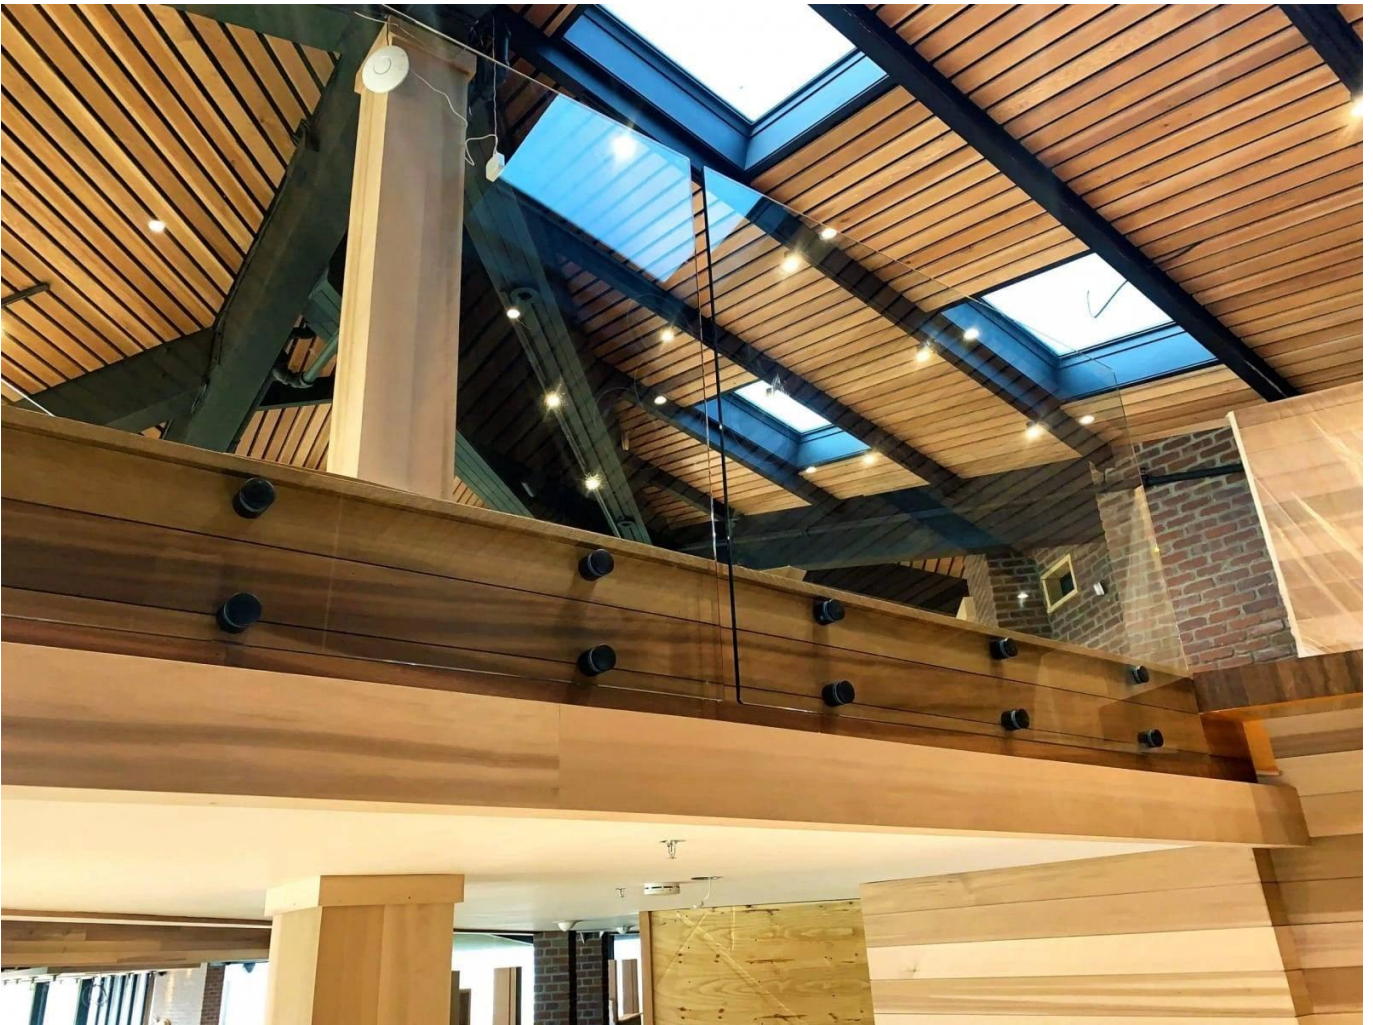

## Good Quality Balustrade Glass Railing Indoor Outdoor Stainless Steel Handrail Glass Clamp Standoff Balcony Stair Railings

Etunimi	<b>Good Quality Balustrade Glass Railing Indoor Outdoor Stainless Steel Handrail Glass Clamp Standoff Balcony Stair Railings</b>
Mallinnumero:	SF-50
Halkaisija	50 mm
Productive process	CNC machining
Material	Stainless steel 304/316.
Valmista	Satin / mirror / black
Asennus	mounted glass wall
For thicknesses of glass	10-19mm
MOQ.	10 pcs per item

The Glass railing It is a security barrier that is becoming increasingly popular.

It is primarily a protective railing that protects its users from falling.

A **point fastening** Glass railing It has various applications:

glass safety barrier for the pool and patio

Glass balustrade Balcony

Glass scale Rake

safety guardrail for landing, or loft.

In addition to our **Glass railing on profiles'** range, Kebil also offers a series of glass railings adapted to their needs: Point, fastening Clamp-fixing, fixing side profile, framed on each side, messages, etc ...