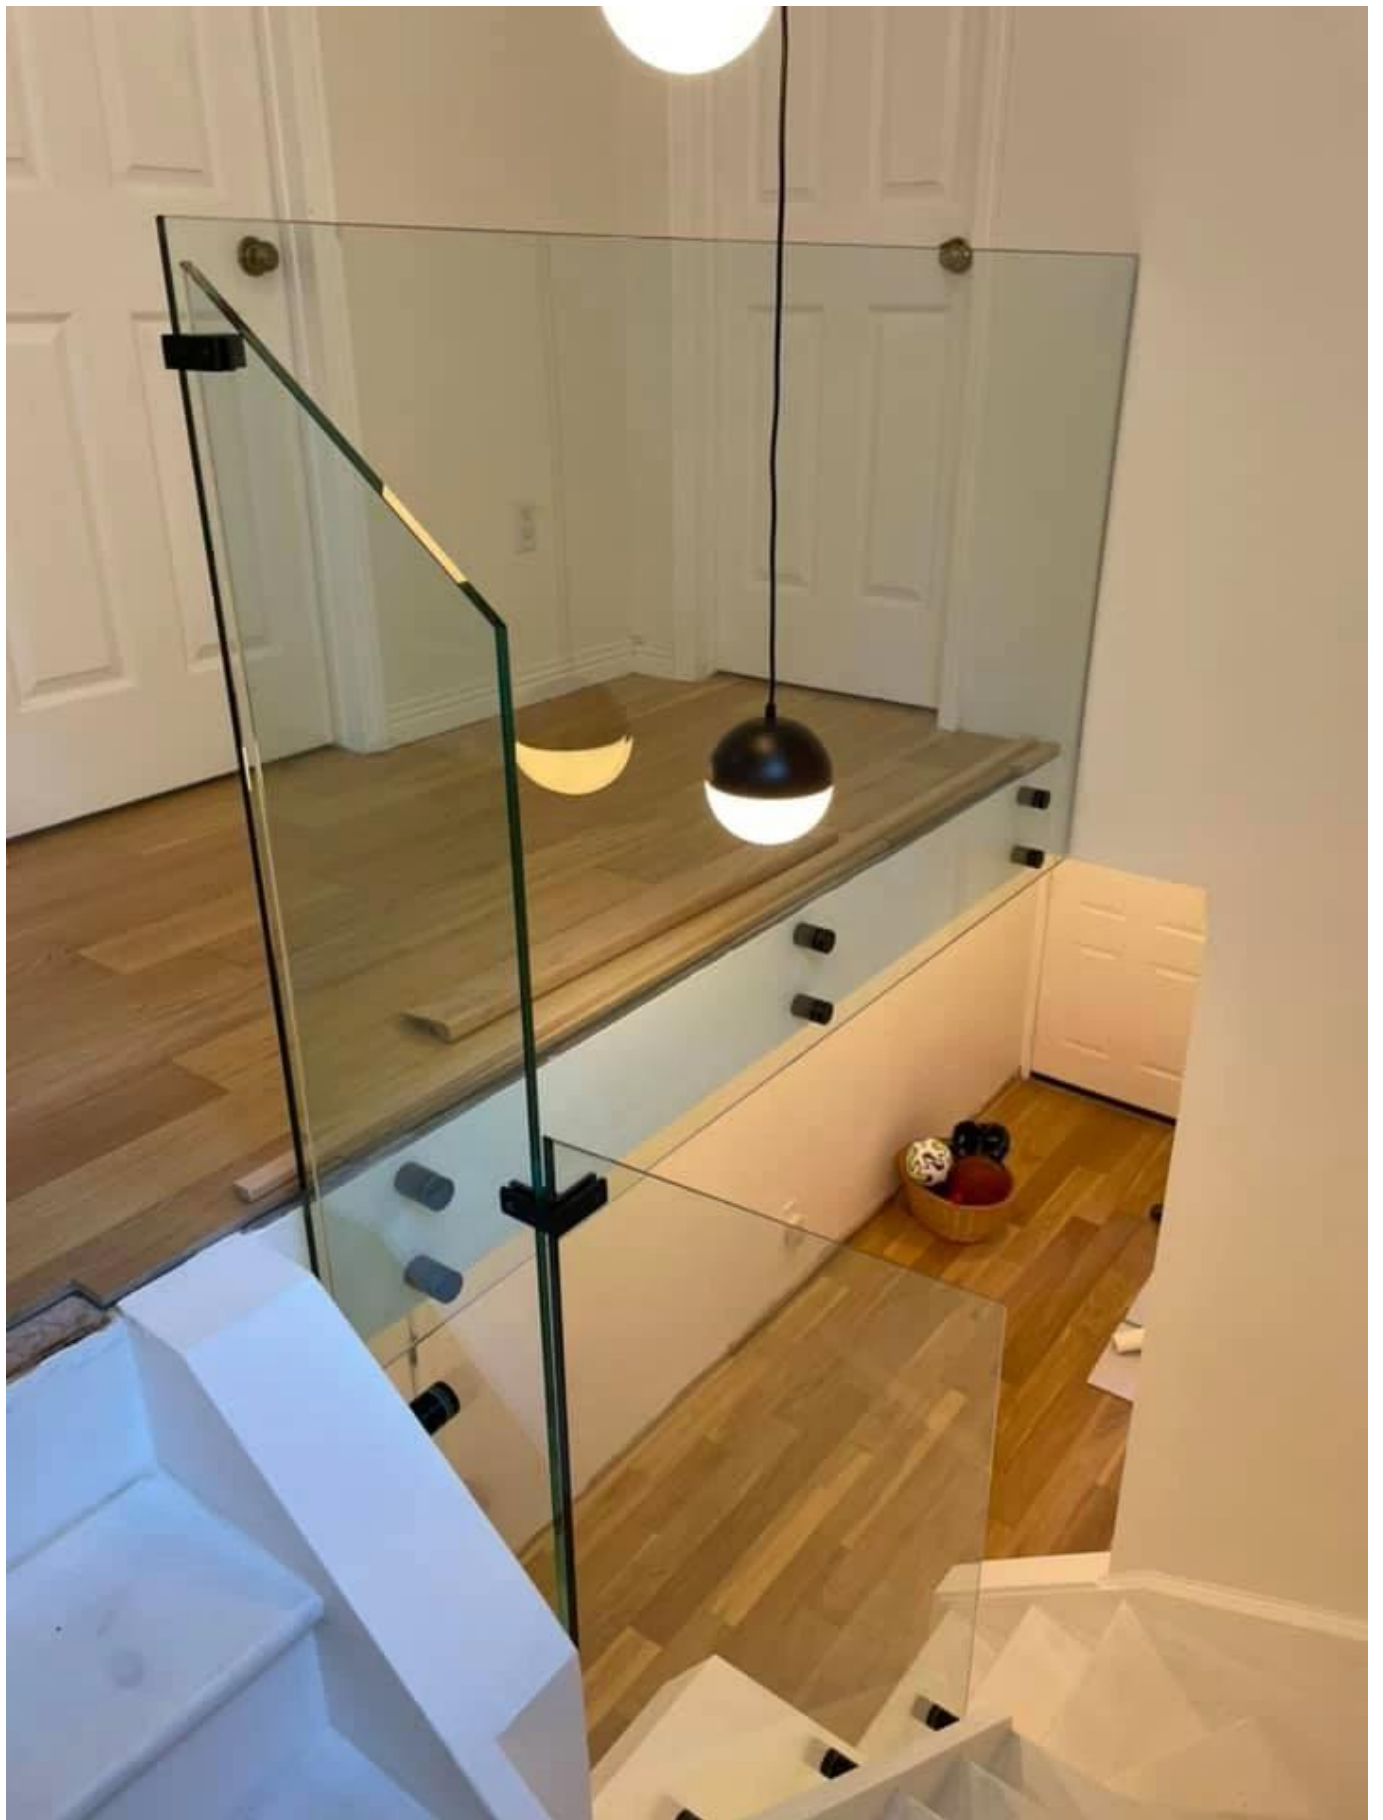

## Good Quality Balustrade Glass Railing Indoor Outdoor Stainless Steel Handrail Glass Clamp Standoff Balcony Stair Railings

Etunimi	<b>Good Quality Balustrade Glass Railing Indoor Outdoor Stainless Steel Handrail Glass Clamp Standoff Balcony Stair Railings</b>
Mallinnumero:	SF-50
Halkaisija	50 mm
Productive process	CNC machining
Material	Stainless steel 304/316.
Valmista	Satin / mirror / black
Asennus	mounted glass wall
For thicknesses of glass	10-19mm
MOQ.	10 pcs per item

The Glass railing It is a security barrier that is becoming increasingly popular.

It is primarily a protective railing that protects its users from falling.

A **point fastening** Glass railing It has various applications:

glass safety barrier for the pool and patio

Glass balustrade Balcony

Glass scale Rake

safety guardrail for landing, or loft.

In addition to our **Glass railing on profiles'** range, Kebil also offers a series of glass railings adapted to their needs: Point, fastening Clamp-fixing, fixing side profile, framed on each side, messages, etc ...