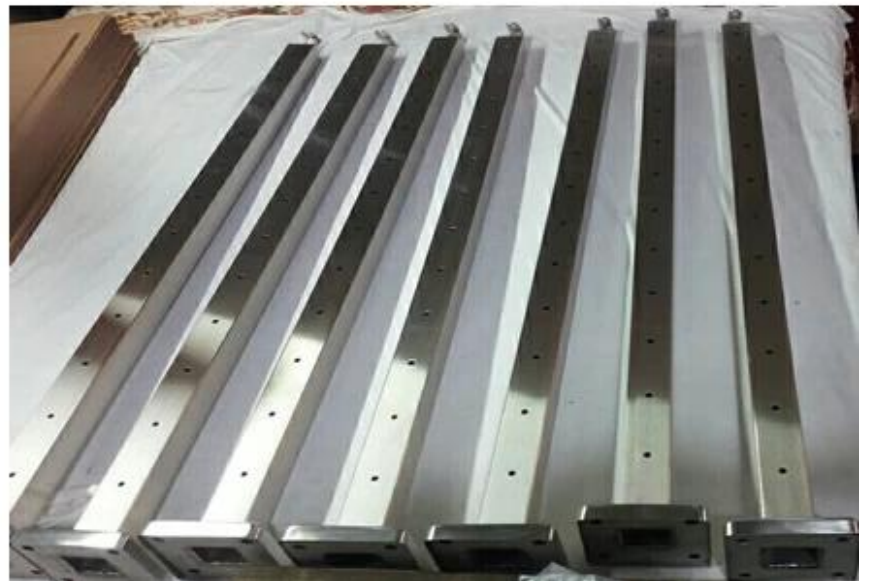

## Tuotekuvaus

Material: marine grade stainless steel 316

Surface treatment: satin brushed or mirror polished

Mounting type: face mounted or side mounted

Round Type Dimension: handrail Dia 50.8mm, balustrade post dia 50.8mm, tube thickness 1.5mm, height customizable

The Stainless Cable Railing Kit combines all the products needed to order and build a simple 38" residential height cable railing system with 3-10 posts. 42" or 46" commercial height available upon request.

Stainless Steel Balustrade Post, round and square type

Stainless Steel Top Handrail, round and square type

Wire rope cables, 3mm,4mm,5mm,6mm available

Productionkuvat forInox Stainless Steel Balustrade Post Cable Railing Wire Rope Railing