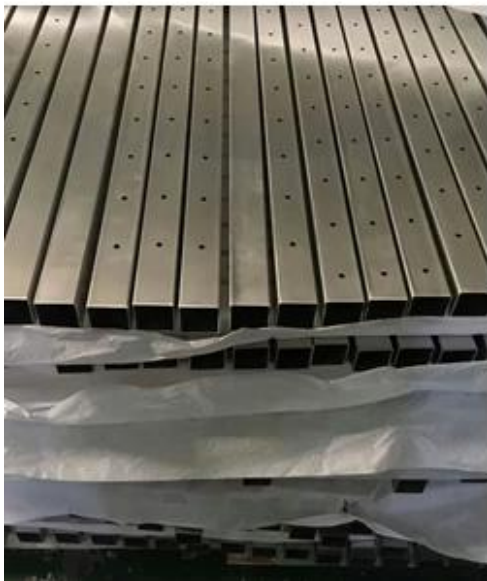

## Tuotekuvaus

Material: marine grade stainless steel 316

Surface treatment: satin brushed or mirror polished

Mounting type: face mounted or side mounted

Round Type Dimension: handrail Dia 50.8mm, balustrade post dia 50.8mm, tube thickness 1.5mm, height customizable

Stainless Steel Balustrade Post, round and square type

Stainless Steel Top Handrail, round and square type

Wire rope cables, 3mm,4mm,5mm,6mm available

Productionkuvat forInox Stainless Steel Balustrade Post Cable Railing Wire Rope Railing