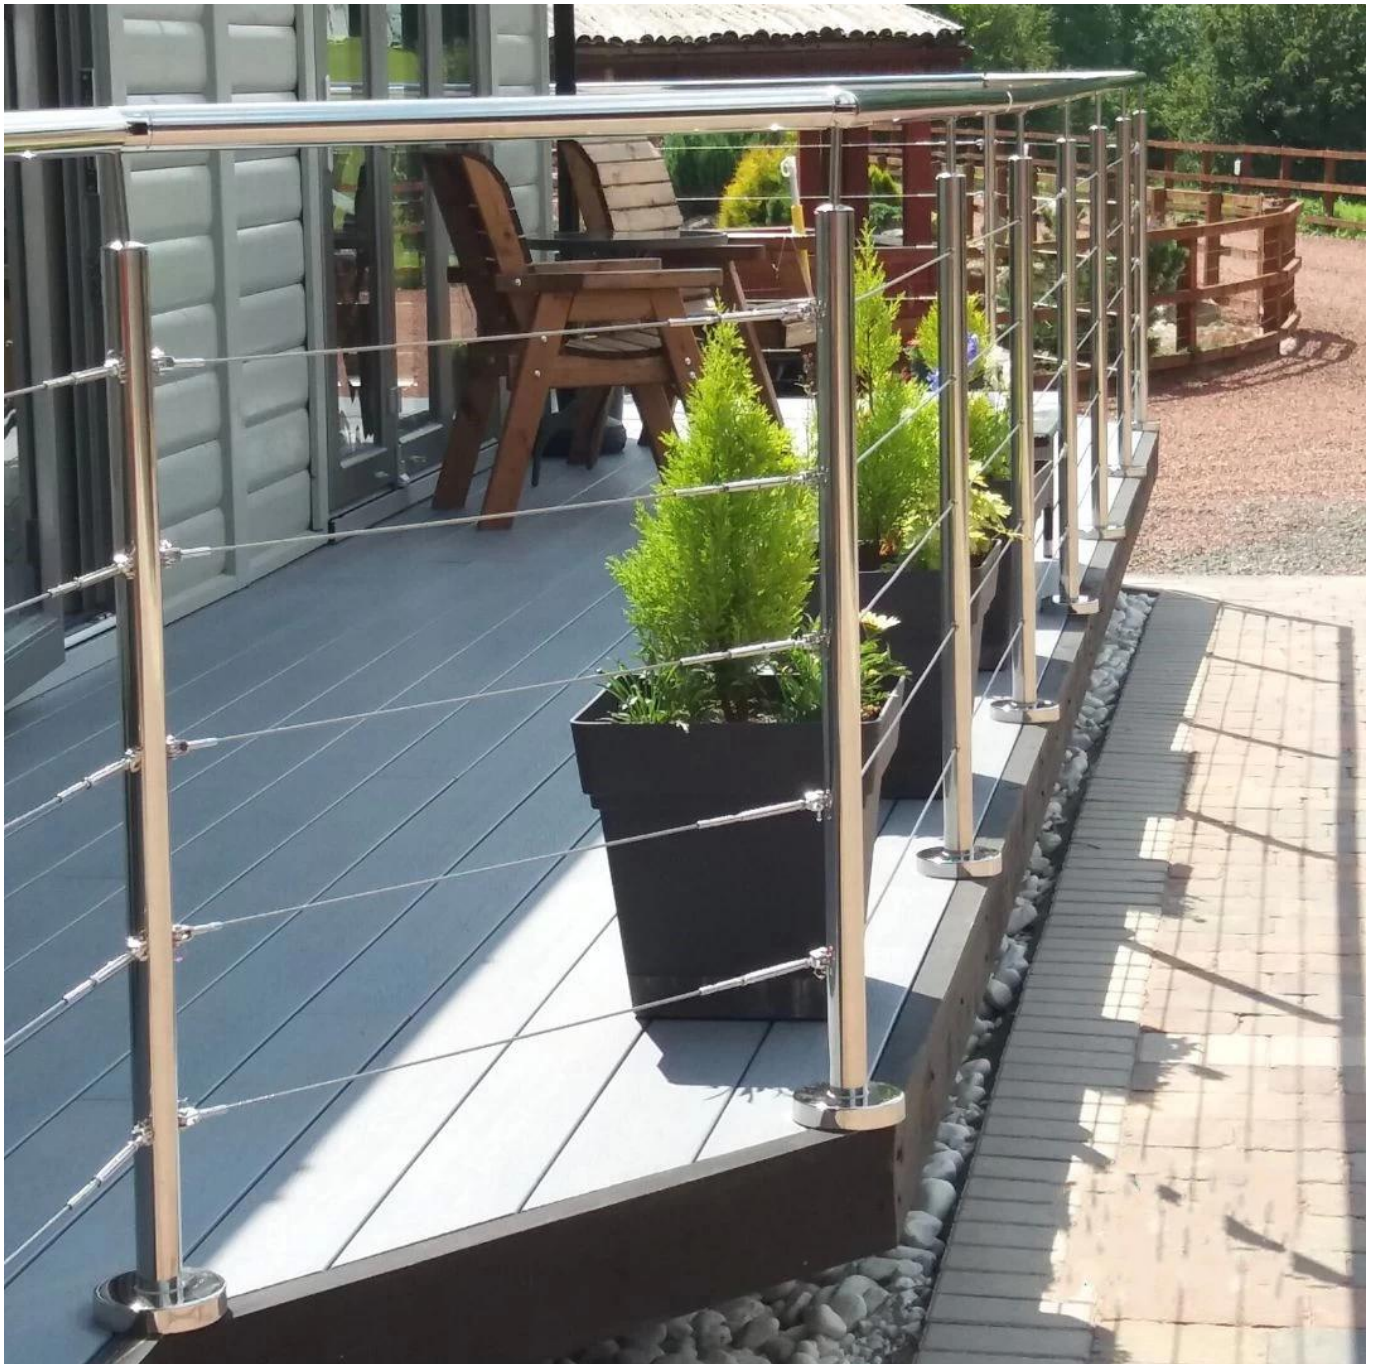

HOT SALE Inox Stainless Steel Balustrade Post Cable Railing Wire Rope Railing

## Tuotekuvaus

Material: marine grade stainless steel 316

Surface treatment: satin brushed or mirror polished

Mounting type: face mounted or side mounted

Round Type Dimension: handrail Dia 50.8mm, balustrade post dia 50.8mm, tube thickness 1.5mm, height customizable

Square Type Dimension: handrail 50\*25mm, balustrade post dia 50\*50mm, tube thickness 1.5mm, height customizable

Cable diameter: 3mm/4mm/5mm/6mm

Our most popular post spacing and mounting style

Residential and commercial heights available