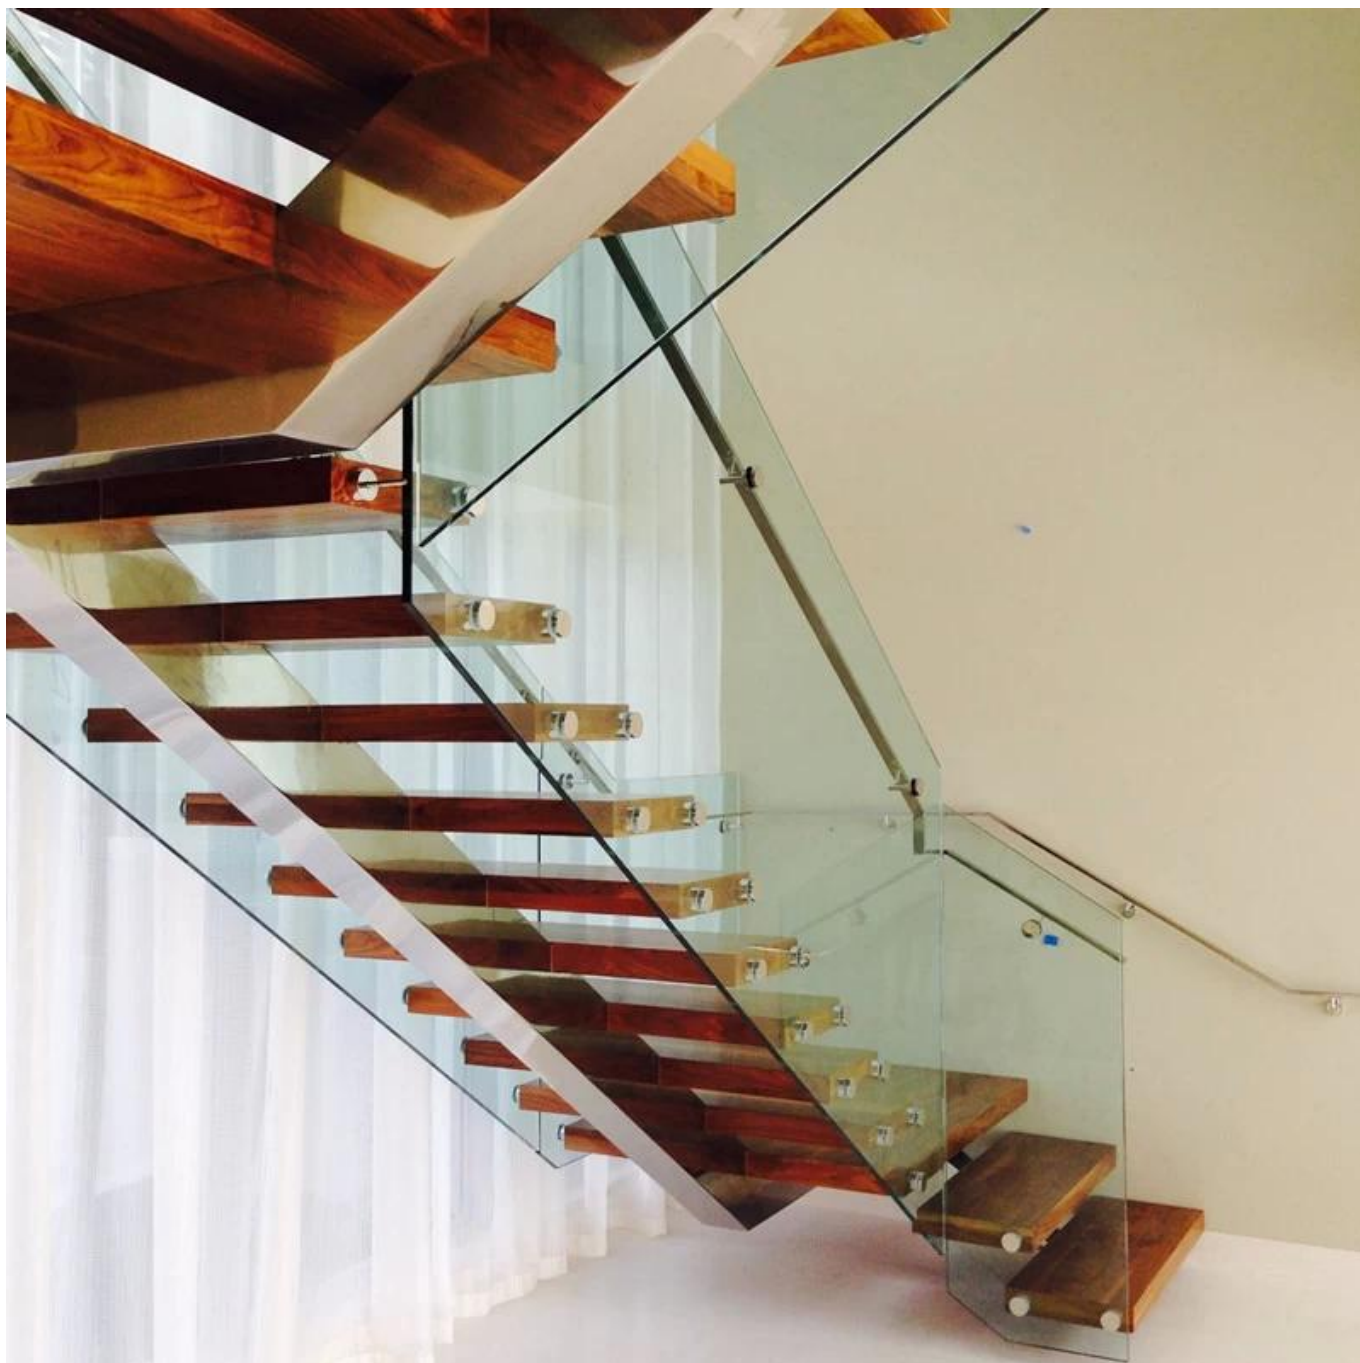

Shenzhen Launch Co., Ltd.

Vahvistettu SGS, raportti nro 19536352_P + T

Office lisää:

B5-003, 5 / F-lohko 3, Yilida-rakennus, nro 1092 Nanshan Road, Nanshan District, Shenzhen, Kiina, postinumero 518054

Puh: 86-755-86037559 Faksi: 86-755-86372611

MOB (WhatsApp, Wechat, Viber) +86135 9027 3543

Lisää tehtaalla:

1. kerros, rakennus A, Ruixin Hengye No.3 -teollisuusalue, Taixing Road, Shigu Town, Tangxian alue, Dongguan

Eposti. sales01@launch-china.cn