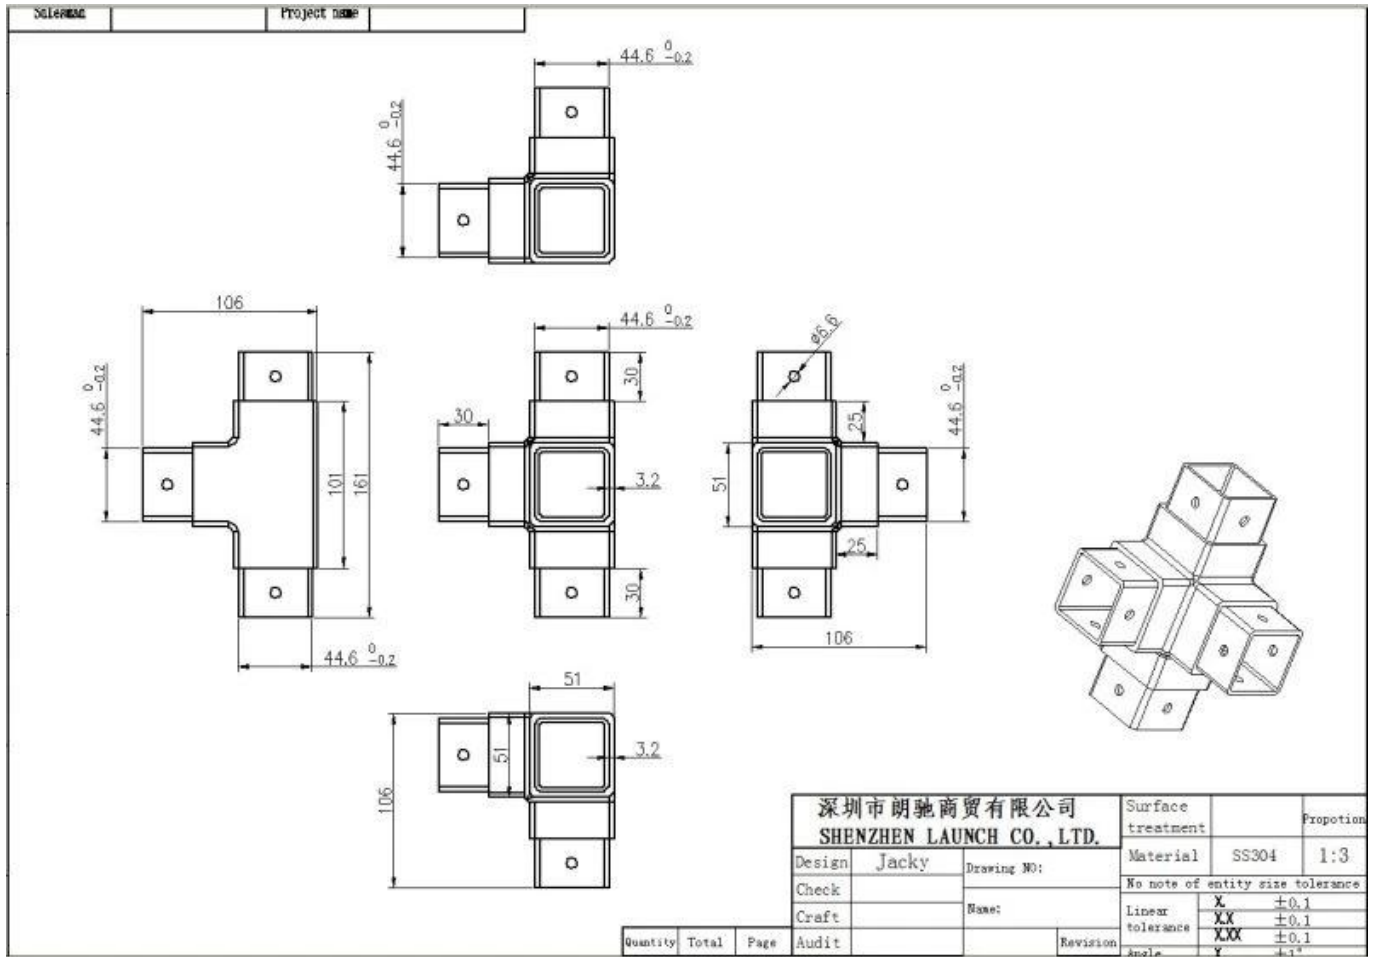

Massatuotanto heille