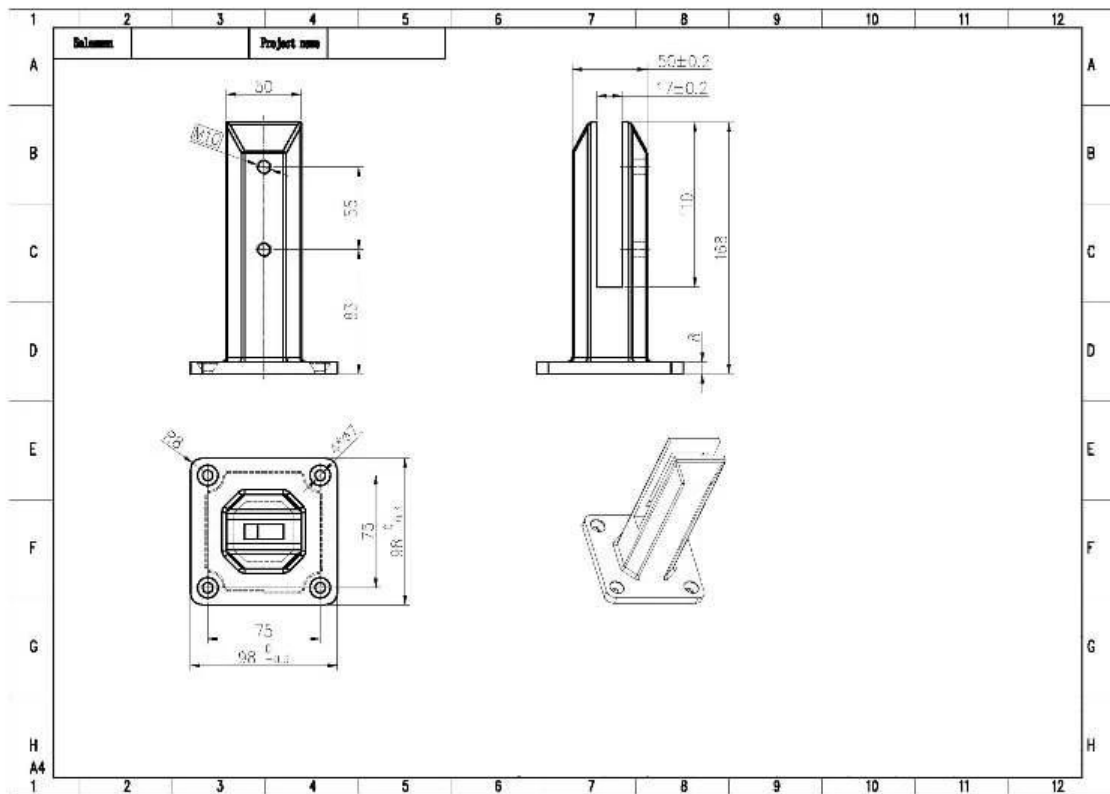

Ottaa yhteyttä

KEBIL 科比奥® SHENZHEN LAUNCH CO.LTD
LAUNCH INTERNATIONAL LIMITED

Eve Chow

Sales representative

M : +86 159 0733 4556

T : +86 755 8603 7559

E : sales03@launch-china.cn

A : B5-5003, Yilida Bldg, Nanshan District, Shenzhen

Sähköposti: sales03@launch-china.cn

Puh: +8615907334556